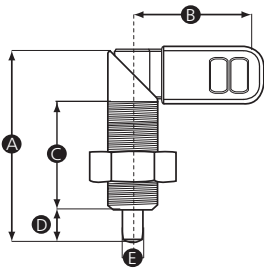

Body material

Burnished steel or stainless steel

Includes

Stainless steel body comes complete with black plastic grip, burnished steel without grip.

Part No.	A	B	C	D	E	Thread size	Body material	Includes grip
237417	69	37	36	12	8	M20x1.5	Burnished steel	Yes
237413	69	37	36	12	10	M20x1.5	Burnished steel	Yes
237423	69	37	36	12	12	M20x1.5	Burnished steel	Yes
237801	69	52	36	12	8	M20x1.5	Stainless steel	No
237817	69	52	36	12	10	M20x1.5	Stainless steel	No
237823	69	52	36	12	12	M20x1.5	Stainless steel	No