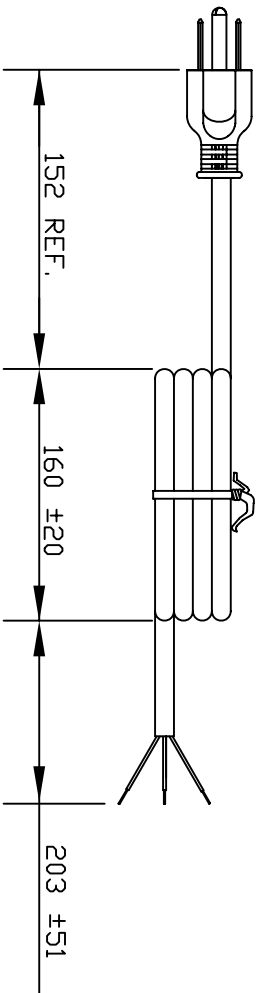

VOLEX RESERVES THE RIGHT TO ALTER NON-CRITICAL DIMENSIONS WITHOUT NOTICE.

PACKAGING: FOLD & TIE

- NOTES:
- 1) CORDAGE: 18/3 SJT, 60°C, BLACK
 - 2) APPROVALS:
 - 3) RATING: 10 AMP/125 VOLTS
 - 4) FLAME RATING: FT2
 - 5) PACKAGING: 90 PIECES/CARTON
 - 6) ALL DIMENSIONS IN MILLIMETERS.

REV	DESCRIPTION	DATE
2	REVISED TO SHOW CHINA MANUFACTURED CORD	11/26/07
1	C.U.D - NEW RELEASE	9/17/07

SCALE:	ECD:	ITEM DESCRIPTION
NOT TO SCALE	N/A	CORSET - NORTH AMERICAN POWER SUPPLY CORD (67")

TOLERANCE UNLESS OTHERWISE SPECIFIED	APPROVED	DRAWN BY	DATE:
.XXX ± .005 .XX ± .02 .X ± .03 FRACT. ± 1/32 ANGULAR ± 1/2°	STC	STC	9/17/07

SCALE:	PART NO.
1:1	17512 10 B1

CUD

FORM IN71-07 REV.A

- Indianapolis, IN
- Conover, N.C.
- Freemont, CA
- Aguascalientes, MX
- Tijuana, Mexico
- Hermosillo, MX
- Clinton, AR
- Kanata, Canada

Proprietary Notice: