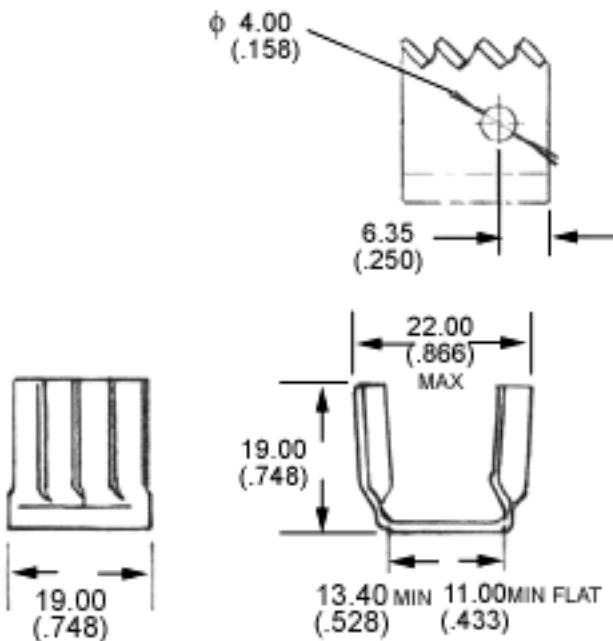

Part Number: TV5G

Narrow channel style heat sink featuring twisted fins. For use with TO-220 packages.

w

### Product Information

Part #	Finish	RoHS	
TV5G	Black Anodize	RoHS  Compliant	

### Mechanical Outline Drawing

# Thermal Curve

<b>Thermal Resistance</b>	21.00
---------------------------	-------

Thermal resistance value is based on a 75°C rise in natural convection

- ©2010 Aavid Thermalloy, LLC