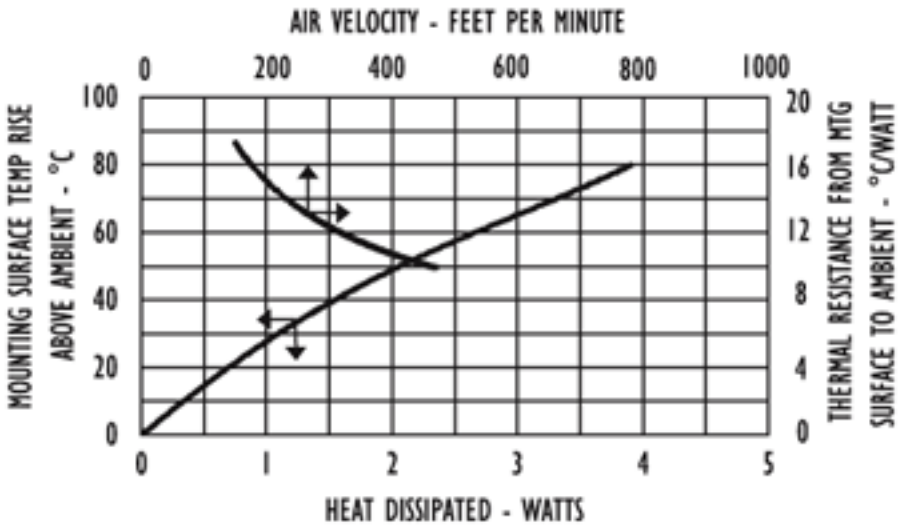

Thermal Curve

Thermal Resistance	21.00

Thermal resistance value is based on a 75°C rise in natural convection

- ©2010 Aavid Thermalloy, LLC