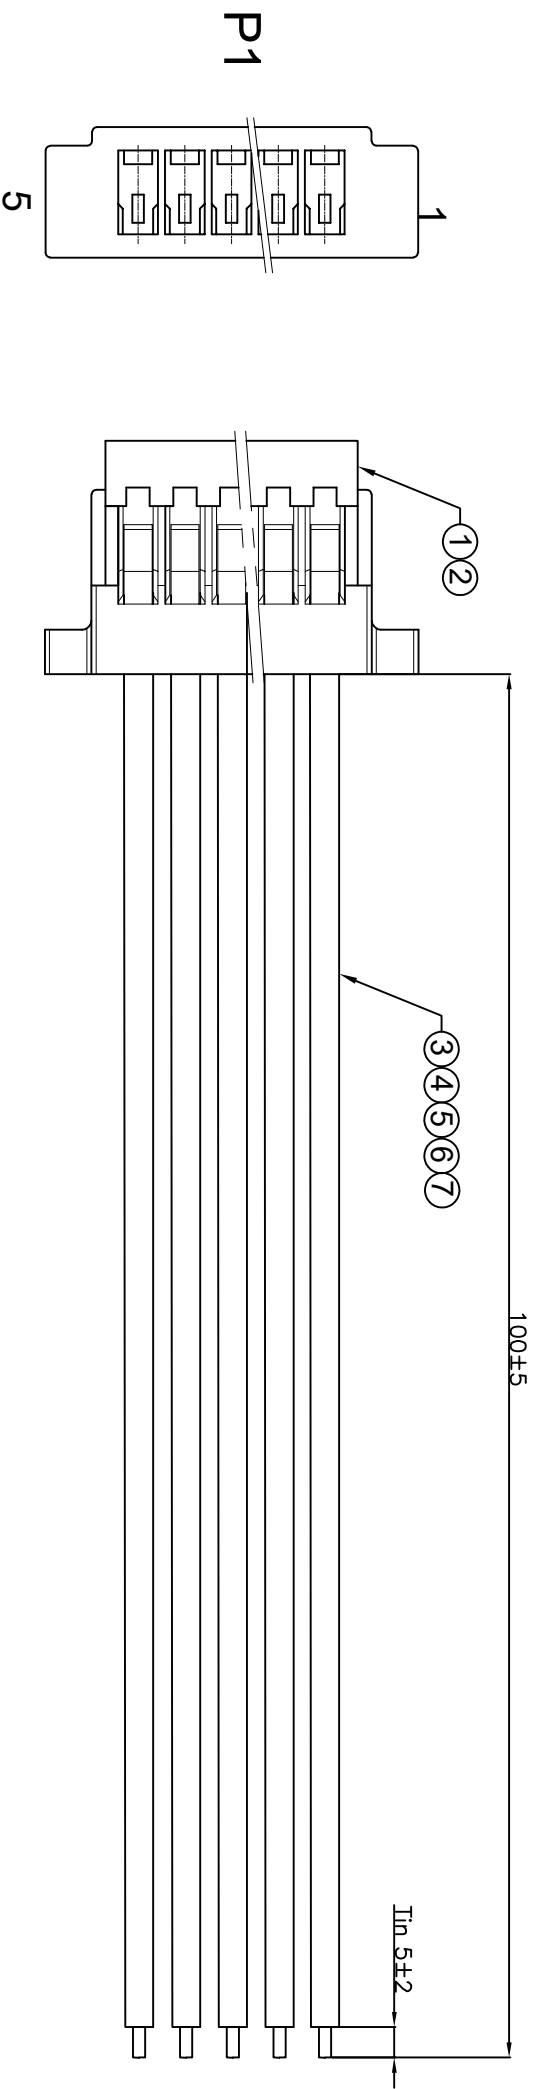

Weight: g/pcs

RoHS Compliant

5	Red
4	Black
3	Yellow
2	Green
1	Blue
P1	COLOR

PIN ASSIGNMENT

⑦	UL157128TSGN201	UL1571 28AWG GN TS7/0.127X0.9 WIRE*1 L=105MM	MM	105	
⑥	UL157128TSLBL201	UL1571 28AWG BL TS7/0.127X0.9 WIRE*1 L=105MM	MM	105	
⑤	UL157128TSLYL201	UL1571 28AWG YL TS7/0.127X0.9 WIRE*1 L=105MM	MM	105	
④	UL157128TSTRD201	UL1571 28AWG RD TS7/0.127X0.9 WIRE*1 L=105MM	MM	105	
③	UL157128TSBK201	UL1571 28AWG BK TS7/0.127X0.9 WIRE*1 L=105MM	MM	105	
②	SCT1001TPS104	SH1.0MM PHOSPHOR BRONZE CRIMP TERMINAL	PCS	5	
①	SCT1001H-0SDWT104	SH1.0MM PBT WHITE SP HOUSING	PCS	1	

**SCONDAR**  
SCONDAR ELECTRONIC LIMITED

TOLERANCES: ±0.3mm

UNIT: mm

PAGE/ 1 of 1

REVISIONS

REV	DESCRIPTION	DATE	ECN NO.	DATE	DRAWN BY	CHECKED BY	APPROVED BY
A	INITIAL RELEASE			2022.09.30	Yang	Lisa	
B							
C							