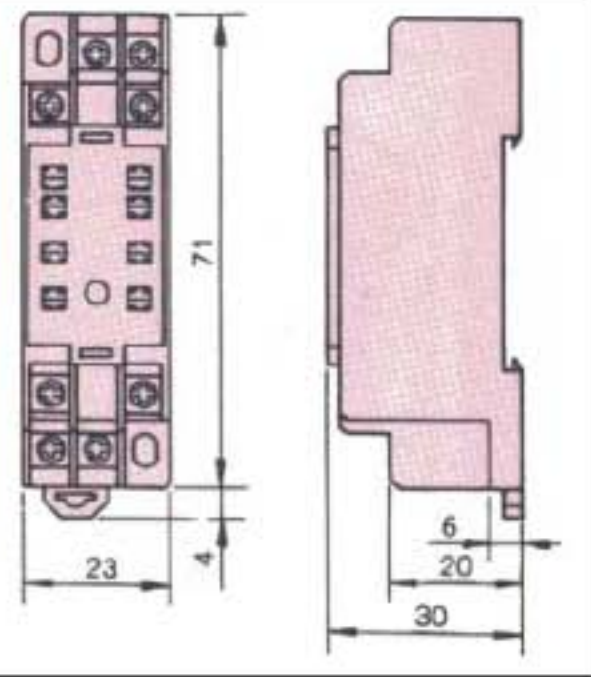

SOCKETS FOR RELAY AND TIMER 繼電器座

NAME OF PRODUCTS

NAME OF PRODUCTS

PF-083A

PYF-08A

PF-113A

PYF-14A

TC-085A