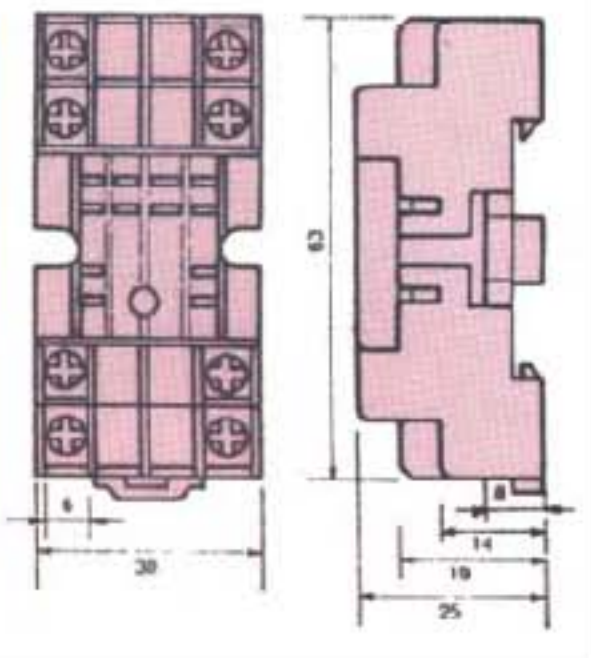

SOCKETS FOR RELAY AND TIMER 繼電器座

NAME OF PRODUCTS

NAME OF PRODUCTS

PF-083A

PYF-08A

PF-113A

PYF-14A

TC-085A