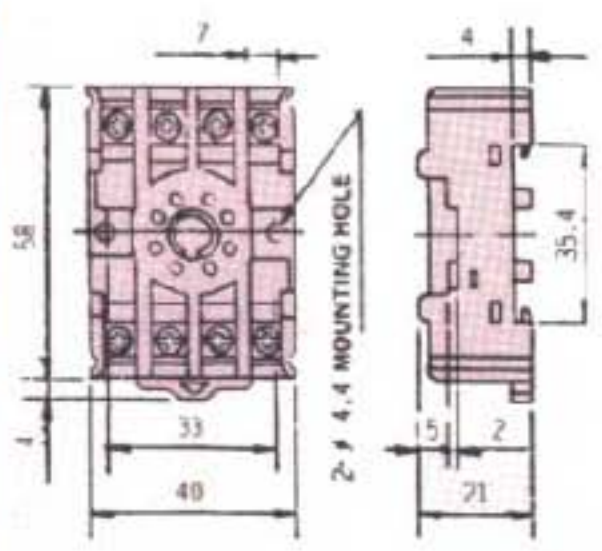

SOCKETS FOR RELAY AND TIMER 繼電器座

NAME OF PRODUCTS

NAME OF PRODUCTS

PF-083A

PYF-08A

PF-113A

PYF-14A

TC-085A