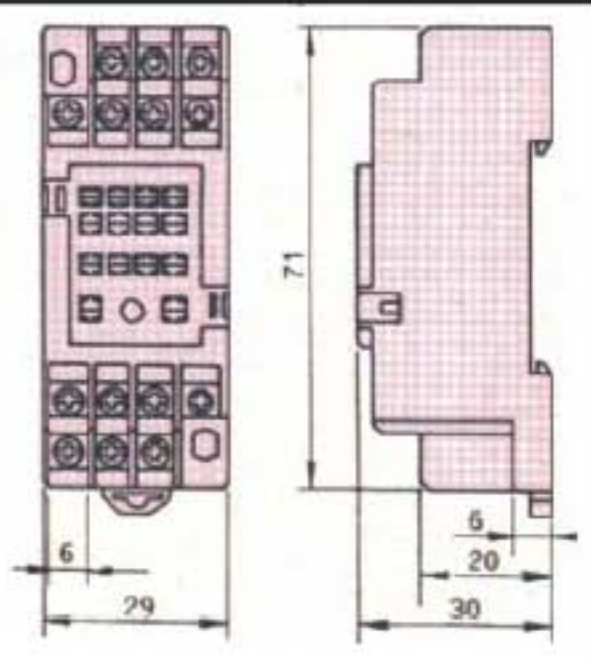

SOCKETS FOR RELAY AND TIMER 繼電器座

NAME OF PRODUCTS

NAME OF PRODUCTS

PYF-14