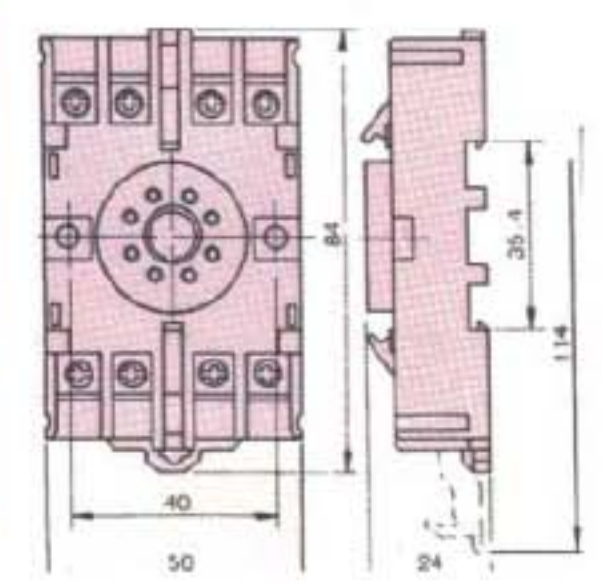

SOCKETS FOR RELAY AND TIMER 繼電器座

NAME OF PRODUCTS

NAME OF PRODUCTS

TC-8PFA