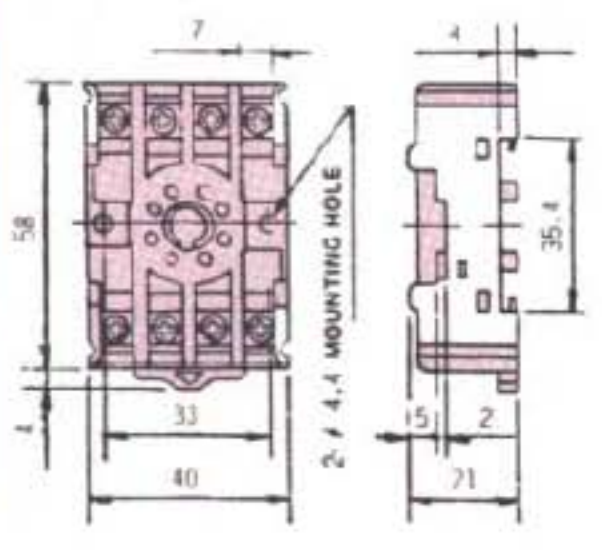

SOCKETS FOR RELAY AND TIMER 繼電器座

NAME OF PRODUCTS

NAME OF PRODUCTS

PF-083A

PYF-08A

PF-113A

PYF-14A

TC-085A