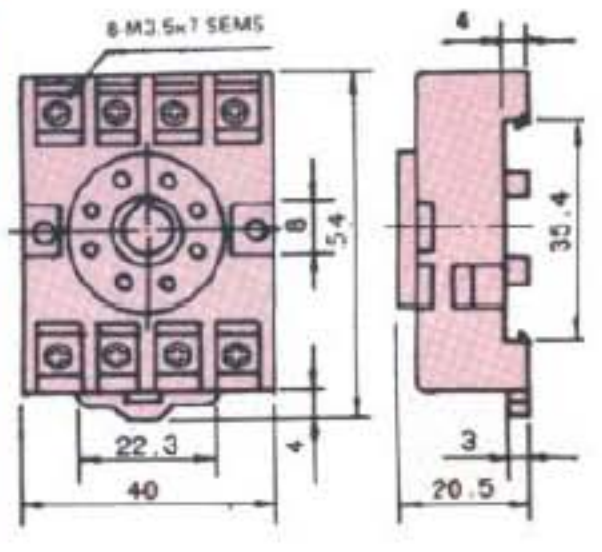

SOCKETS FOR RELAY AND TIMER 繼電器座

NAME OF PRODUCTS

NAME OF PRODUCTS

PF-083A

PYF-08A

PF-113A

PYF-14A

TC-085A