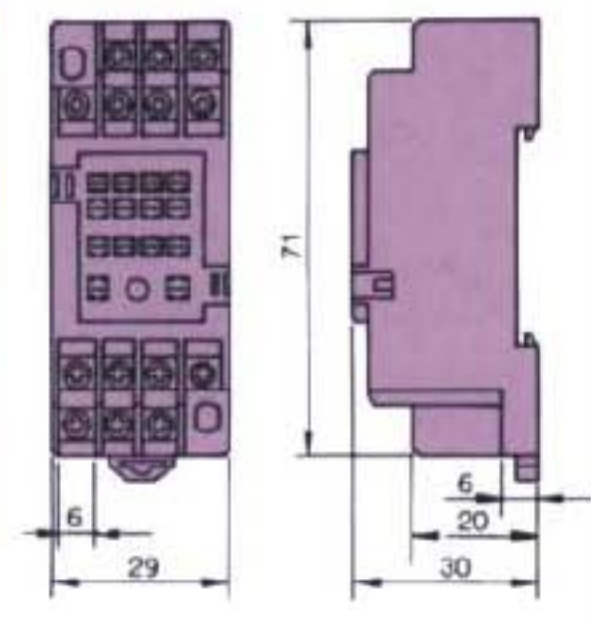

SOCKETS FOR RELAY AND TIMER 繼電器座

NAME OF PRODUCTS

NAME OF PRODUCTS

PF-083A

PYF-08A

PF-113A

PYF-14A

TC-085A