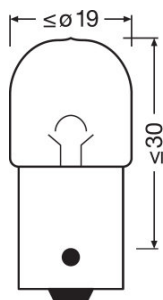

Product datasheet

Technical data

Product information

Order reference	5627
Application (Category and Product specific)	Auxiliary lamp

Electrical data

Power input	7 W
Nominal voltage	24.0 V
Nominal wattage	5.00 W
Power input tolerance	±10 %
Test voltage	28.0 V

Photometrical data

Luminous flux	50 lm
Luminous flux tolerance	±20 %

Dimensions & weight

Length	37.5 mm
Diameter	16.0 mm
Product weight	6.02 g

Lifespan

Lifespan B3	500 h
Lifespan Tc	1000 h

Additional product data

Logistical Data

Product code	Product description	Packaging unit (Pieces/Unit)	Dimensions (length x width x height)	Volume	Gross weight
4050300838335	ORIGINAL - METAL BASE R5W	Unpacked 1	- x - x -		
4050300525167	ORIGINAL - METAL BASE R5W	Folding carton box 10	54 mm x 40 mm x 138 mm	0.30 dm ³	73.10 g
4008321095367	ORIGINAL - METAL BASE R5W	Shipping carton box 50	205 mm x 144 mm x 64 mm	1.89 dm ³	427.50 g
4050300925967	ORIGINAL - METAL BASE R5W	Blister 2	95 mm x 70 mm x 18 mm	0.12 dm ³	17.00 g
4008321140432	ORIGINAL - METAL BASE R5W	Shipping carton box 20	189 mm x 105 mm x 82 mm	1.63 dm ³	222.33 g