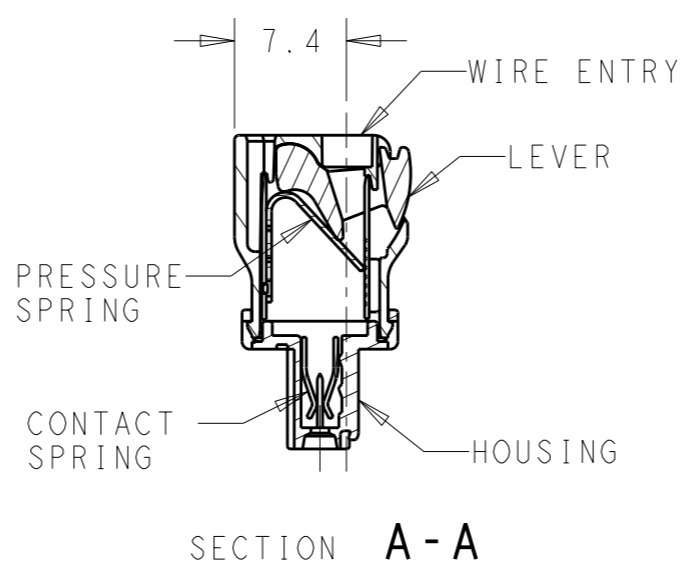

P	LTR	DESCRIPTION	DATE	DWN	APVD
	A	REVISED PER ECO-12-002880	15FEB12	KH	MS

91.44	95.25	25	2-1986720-5
87.63	91.44	24	2-1986720-4
83.82	87.63	23	2-1986720-3
80.01	83.82	22	2-1986720-2
76.20	80.01	21	2-1986720-1
72.39	76.20	20	2-1986720-0
68.58	72.39	19	1-1986720-9
64.77	68.58	18	1-1986720-8
60.96	64.77	17	1-1986720-7
57.15	60.96	16	1-1986720-6
53.34	57.15	15	1-1986720-5
49.53	53.34	14	1-1986720-4
45.72	49.53	13	1-1986720-3
41.91	45.72	12	1-1986720-2
38.10	41.91	11	1-1986720-1
34.29	38.10	10	1-1986720-0
30.48	34.29	9	1986720-9
26.67	30.48	8	1986720-8
22.86	26.67	7	1986720-7
19.05	22.86	6	1986720-6
15.24	19.05	5	1986720-5
11.43	15.24	4	1986720-4
7.62	11.43	3	1986720-3
3.81	7.62	2	1986720-2
DIM X	DIM L	POLE	PART NUMBER

MATERIALS
 HOUSING-POLYAMIDE, COLOR-GREEN
 LEVER-POLYAMIDE, COLOR ORANGE
 CONTACT SPRING-COPPER ALLOY-LEAD FREE TIN PLATED
 CLAMPING SPRING-STEEL

MECHANICAL
 INSERTION FORCE PER POLE- 3 NEWTON MAX
 WITHDRAWAL FORCE PER POLE- 1.5 NEWTON MIN
 STRIPPING LENGTH- 10.5 TO 11.5 MM
 OPERATING TEMPERATURE--40°C TO +110°C

ELECTRICAL
 WIRE SIZE= 30 TO 14 AWG SOLID OR STRANDED
 VOLTAGE RATING- 300 VOLTS
 CURRENT RATING- 11 AMP STRANDED; 9AMP SOLID
 CONTACT RESISTANCE-15 MILLOHM MAX
 INSULATION RESISTANCE-10⁹ OHMS MIN (500V DC)

THIS DRAWING IS A CONTROLLED DOCUMENT.		DWN 16 JAN 2012 KIRAN HOLAL	TE Connectivity	
DIMENSIONS: mm		CHK 16 JAN 2012 MIKE SARVER		
TOLERANCES UNLESS OTHERWISE SPECIFIED:		APVD 16 JAN 2012 MIKE SARVER	NAME STRAIGHT SPRING TYPE PLUG CONNECTOR, SIDE STACKABLE RIGHT 02 - 25 POLES PITCH 3.81mm	
		PRODUCT SPEC -	SIZE CAGE CODE DRAWING NO RESTRICTED TO	
MATERIAL - FINISH -		APPLICATION SPEC -	A300779 C-1986720	
		WEIGHT -	SCALE 2:1 SHEET 1 OF 1 REV A	
		CUSTOMER DRAWING		