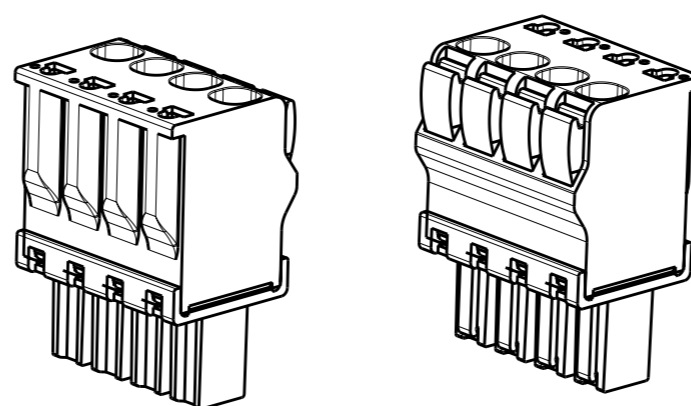

P	LTR	DESCRIPTION	DATE	DWN	APVD
	A	REVISED PER ECO-12-002880	15FEB12	KH	MS

91.44	95.25	25	2-1986720-5
87.63	91.44	24	2-1986720-4
83.82	87.63	23	2-1986720-3
80.01	83.82	22	2-1986720-2
76.20	80.01	21	2-1986720-1
72.39	76.20	20	2-1986720-0
68.58	72.39	19	1-1986720-9
64.77	68.58	18	1-1986720-8
60.96	64.77	17	1-1986720-7
57.15	60.96	16	1-1986720-6
53.34	57.15	15	1-1986720-5
49.53	53.34	14	1-1986720-4
45.72	49.53	13	1-1986720-3
41.91	45.72	12	1-1986720-2
38.10	41.91	11	1-1986720-1
34.29	38.10	10	1-1986720-0
30.48	34.29	9	1986720-9
26.67	30.48	8	1986720-8
22.86	26.67	7	1986720-7
19.05	22.86	6	1986720-6
15.24	19.05	5	1986720-5
11.43	15.24	4	1986720-4
7.62	11.43	3	1986720-3
3.81	7.62	2	1986720-2
DIM X	DIM L	POLE	PART NUMBER

MATERIALS
 HOUSING-POLYAMIDE, COLOR-GREEN
 LEVER-POLYAMIDE, COLOR ORANGE
 CONTACT SPRING-COPPER ALLOY-LEAD FREE TIN PLATED
 CLAMPING SPRING-STEEL

MECHANICAL
 INSERTION FORCE PER POLE- 3 NEWTON MAX
 WITHDRAWAL FORCE PER POLE- 1.5 NEWTON MIN
 STRIPPING LENGTH- 10.5 TO 11.5 MM
 OPERATING TEMPERATURE--40°C TO +110°C

ELECTRICAL
 WIRE SIZE= 30 TO 14 AWG SOLID OR STRANDED
 VOLTAGE RATING- 300 VOLTS
 CURRENT RATING- 11 AMP STRANDED; 9AMP SOLID
 CONTACT RESISTANCE-15 MILLOHM MAX
 INSULATION RESISTANCE-10⁹ OHMS MIN (500V DC)

THIS DRAWING IS A CONTROLLED DOCUMENT.		DWN 16 JAN 2012 KIRAN HOLAL	TE Connectivity	
DIMENSIONS: mm		CHK 16 JAN 2012 MIKE SARVER		
TOLERANCES UNLESS OTHERWISE SPECIFIED:		APVD 16 JAN 2012 MIKE SARVER	NAME STRAIGHT SPRING TYPE PLUG CONNECTOR, SIDE STACKABLE RIGHT 02 - 25 POLES PITCH 3.81mm	
		PRODUCT SPEC -	SIZE CAGE CODE DRAWING NO RESTRICTED TO	
MATERIAL - FINISH -		APPLICATION SPEC -	A300779 C-1986720	
		WEIGHT -	SCALE 2:1 SHEET 1 OF 1 REV A	
		CUSTOMER DRAWING		