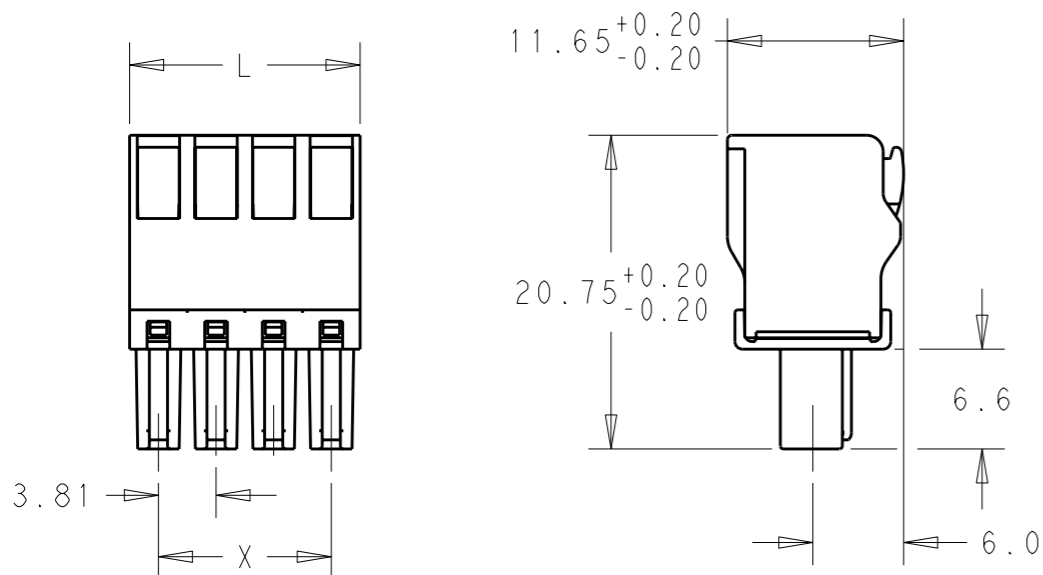

P	LTR	DESCRIPTION	DATE	DWN	APVD
	A	REVISED PER ECO-12-002880	15FEB12	KH	MS

91.44	95.25	25	2-1986720-5
87.63	91.44	24	2-1986720-4
83.82	87.63	23	2-1986720-3
80.01	83.82	22	2-1986720-2
76.20	80.01	21	2-1986720-1
72.39	76.20	20	2-1986720-0
68.58	72.39	19	1-1986720-9
64.77	68.58	18	1-1986720-8
60.96	64.77	17	1-1986720-7
57.15	60.96	16	1-1986720-6
53.34	57.15	15	1-1986720-5
49.53	53.34	14	1-1986720-4
45.72	49.53	13	1-1986720-3
41.91	45.72	12	1-1986720-2
38.10	41.91	11	1-1986720-1
34.29	38.10	10	1-1986720-0
30.48	34.29	9	1986720-9
26.67	30.48	8	1986720-8
22.86	26.67	7	1986720-7
19.05	22.86	6	1986720-6
15.24	19.05	5	1986720-5
11.43	15.24	4	1986720-4
7.62	11.43	3	1986720-3
3.81	7.62	2	1986720-2
DIM X	DIM L	POLE	PART NUMBER

MATERIALS
 HOUSING-POLYAMIDE, COLOR-GREEN
 LEVER-POLYAMIDE, COLOR ORANGE
 CONTACT SPRING-COPPER ALLOY-LEAD FREE TIN PLATED
 CLAMPING SPRING-STEEL

MECHANICAL
 INSERTION FORCE PER POLE- 3 NEWTON MAX
 WITHDRAWAL FORCE PER POLE- 1.5 NEWTON MIN
 STRIPPING LENGTH- 10.5 TO 11.5 MM
 OPERATING TEMPERATURE--40°C TO +110°C

ELECTRICAL
 WIRE SIZE= 30 TO 14 AWG SOLID OR STRANDED
 VOLTAGE RATING- 300 VOLTS
 CURRENT RATING- 11 AMP STRANDED; 9AMP SOLID
 CONTACT RESISTANCE-15 MILLOHM MAX
 INSULATION RESISTANCE-10⁹ OHMS MIN (500V DC)

THIS DRAWING IS A CONTROLLED DOCUMENT.		DWN 16 JAN 2012 KIRAN HOLAL	TE Connectivity	
DIMENSIONS: mm		CHK 16 JAN 2012 MIKE SARVER		
TOLERANCES UNLESS OTHERWISE SPECIFIED:		APVD 16 JAN 2012 MIKE SARVER	NAME STRAIGHT SPRING TYPE PLUG CONNECTOR, SIDE STACKABLE RIGHT 02 - 25 POLES PITCH 3.81mm	
		PRODUCT SPEC -	SIZE CAGE CODE DRAWING NO RESTRICTED TO	
MATERIAL - FINISH -		APPLICATION SPEC -	A300779 C-1986720	
		WEIGHT -	SCALE 2:1 SHEET 1 OF 1 REV A	
		CUSTOMER DRAWING		