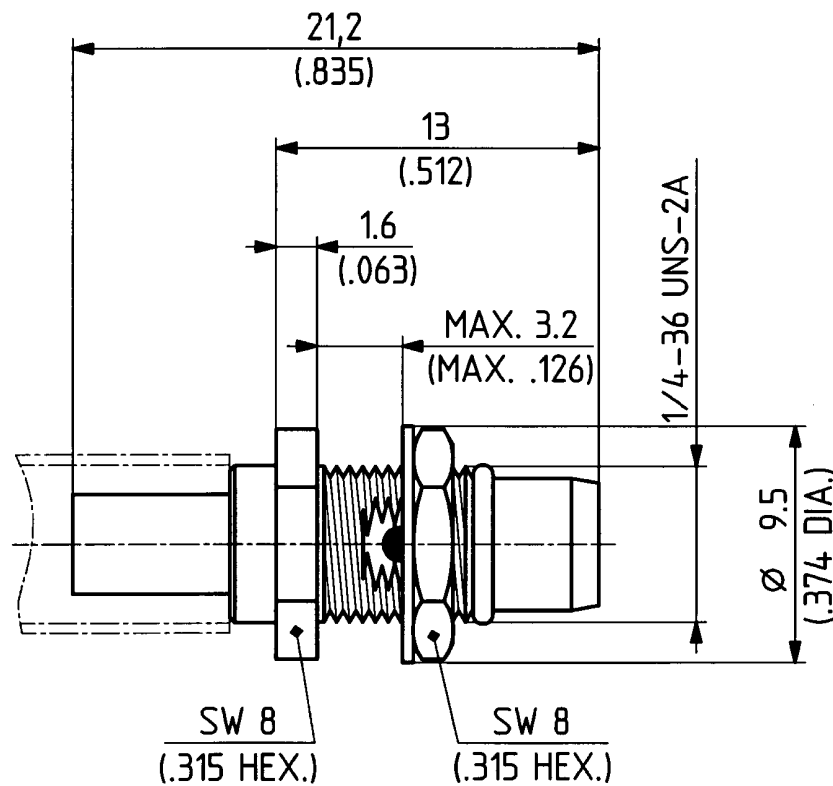

ML 56

	date	sign
drawn	11.04.00	4726/Bom
checked	13.04.00	4726/Bom
approved	13.04.00	4726/Bom

scale
5 : 1

dimensions in mm

 HUBER + SUHNER RFX

DZ drawing :

drawing number
3.13.17865_1

Index
b