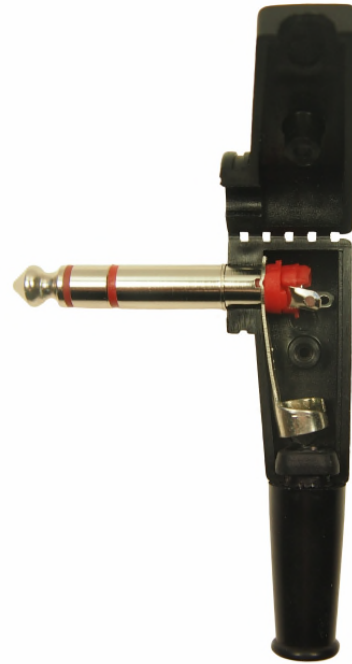

CLIFF

1/4" RIGHT ANGLE JACK PLUGS

Max. cable diameter $\varnothing 6.5\text{mm}$

Specification

Contact Resistance: $\leq 0.02\Omega$
Insulation Resistance: $\geq 2000\text{M}\Omega$
Withstand Voltage: 500V
Durability: $\geq 2000\text{x}$

FM1105B - 1/4" Mono Jack Plug 90° Black
FM1105W - 1/4" Mono Jack Plug 90° White

FM1106B - 1/4" Stereo Jack Plug 90° Black
FM1106W - 1/4" Stereo Jack Plug 90° White