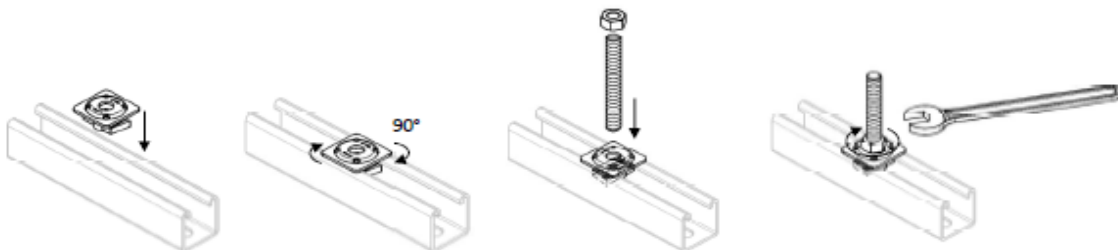

Note: Usable for all 41 mm Unistrut channels!