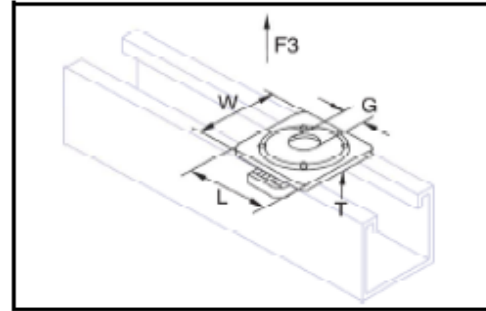

### Technical Data Sheet of Kwikstrut "QRN"

Material: verz. - Nut S460MC Electro zinc plated; Washer DX51 Electro zinc plated  
 DT - Nut S460MC Delta Tone; Washer DD11 Delta Tone  
 A4 - Nut Stainless Steel 1.4404; Washer Stainless Steel 1.4404  
 A2 - Nut Stainless Steel 1.4301; Washer Stainless Steel 1.4301  
 Plastic component Polyamid (PA6)

Article-Number	Type	Dimension [mm]				Weight [g]	max. permit Load F3 [kN]	PU
		G	L	W	T			
1390621	verz.	M6	40	40	2,5	64	5,0	50
1390821	verz.	M8	40	40	2,5	60	5,0	50
1391021	verz.	M10	40	40	2,5	59	5,0	50
1391221	verz.	M12	40	40	2,5	53	5,0	50
1390623	DT	M6	40	40	2,5	64	5,0	50
1390823	DT	M8	40	40	2,5	60	5,0	50
1391023	DT	M10	40	40	2,5	59	5,0	50
1391223	DT	M12	40	40	2,5	53	5,0	50
1352621	A4	M6	40	40	2,5	64	5,0	50
1352822	A4	M8	40	40	2,5	60	5,0	50
1352021	A4	M10	40	40	2,5	59	5,0	50
1352221	A4	M12	40	40	2,5	53	5,0	50
1352622	A2	M6	40	40	2,5	64	5,0	50
1350822	A2	M8	40	40	2,5	60	5,0	50
1351021	A2	M10	40	40	2,5	59	5,0	50
1351221	A2	M12	40	40	2,5	53	5,0	50