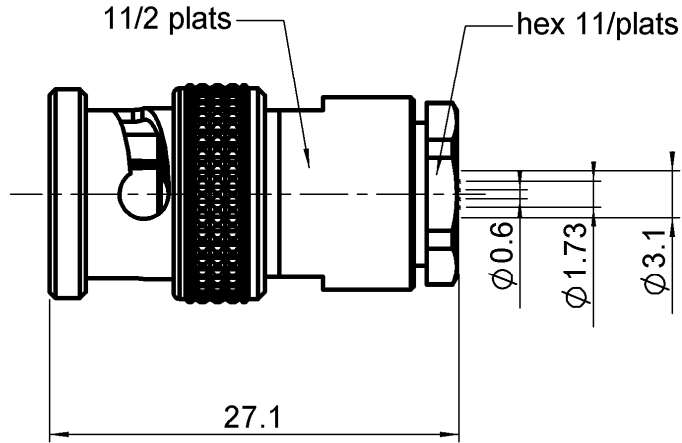

STRAIGHT PLUG CLAMP TYPE

R141.004.000

CABLE 2.6/50+75

Series : **BNC**

All dimensions are in mm.

COMPONENTS	MATERIALS	PLATING (µm)
BODY	BRASS	NICKEL 2
CENTER CONTACT	BRASS	GOLD 0.5 OVER NICKEL 2
OUTER CONTACT	-	-
INSULATOR	PTFE	-
GASKET	SILICONE RUBBER	-
OTHERS PARTS	BRASS	NICKEL 2
-	-	-
-	-	-

Issue : 0324 M

In the effort to improve our products, we reserve the right to make changes judged to be necessary.

STRAIGHT PLUG CLAMP TYPE

R141.004.000

CABLE 2.6/50+75

Series : **BNC**

PACKAGING

Standard	Unit	Other
100	'W' option	Contact us

RG 179

KX 22A

Characteristics indicated on this data sheet are those that can be achieved with the highest performance cable. Intrinsic limitations of the cable may diminish the performance of the assembly

Weight **19,0300** g

TOOLING

Part Number	Description	Hexagon
.	.	.

OTHER CHARACTERISTICS

-

ENVIRONMENTAL

Operating temperature **-65/+165** °C

Hermetic seal **NA** Atm.cm3/s