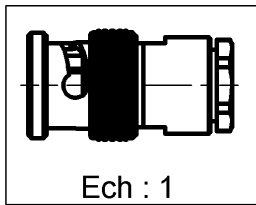

STRAIGHT PLUG CLAMP TYPE

R141.004.000

CABLE 2.6/50+75

Series : **BNC**

All dimensions are in mm.

COMPONENTS	MATERIALS	PLATING (µm)
BODY	BRASS	NICKEL 2
CENTER CONTACT	BRASS	GOLD 0.5 OVER NICKEL 2
OUTER CONTACT	-	-
INSULATOR	PTFE	-
GASKET	SILICONE RUBBER	-
OTHERS PARTS	BRASS	NICKEL 2
-	-	-
-	-	-

Issue : 0324 M

In the effort to improve our products, we reserve the right to make changes judged to be necessary.

STRAIGHT PLUG CLAMP TYPE

R141.004.000

CABLE 2.6/50+75

Series : **BNC**

PACKAGING

Standard	Unit	Other
100	'W' option	Contact us

RG 179

KX 22A

Characteristics indicated on this data sheet are those that can be achieved with the highest performance cable. Intrinsic limitations of the cable may diminish the performance of the assembly

Weight **19,0300** g

TOOLING

Part Number	Description	Hexagon
.	.	.

OTHER CHARACTERISTICS

-

ENVIRONMENTAL

Operating temperature **-65/+165** °C

Hermetic seal **NA** Atm.cm3/s