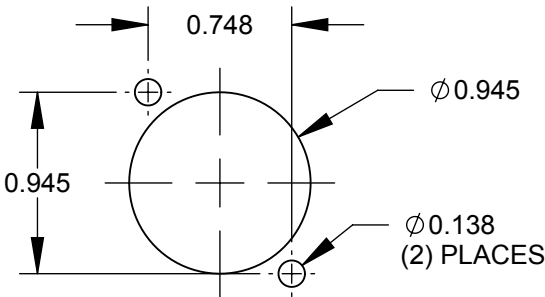

∅ 0.138 THRU
 ✓ ∅ 0.230 X 82°
 (2) PLACES REF

RECOMMENDED
 PANEL CUT-OUT

PART NUMBER	FINISH
EHBNCRCA	NICKEL PLATED
EHBNCRCAB	BLACK CHROME

CUSTOMER DRAWING

NOTES:

- MATERIALS:
 RETAINING NUT - DELRIN, WHITE
 HOUSING INSERT - DELRIN, BLACK
 HOUSING - ZINC ALLOY
 BNC-RCA ADAPTER:
 HOUSING - BRASS, NICKEL PLATED
 CONTACT - BRASS, NICKEL PLATED
 INSULATOR - DELRIN, WHITE
- THESE PRODUCTS ARE RoHS COMPLIANT.

THIS DRAWING DESCRIBES A DESIGN CONSIDERED PROPRIETARY IN NATURE, DEVELOPED AND MANUFACTURED BY SWITCHCRAFT INC. AND IS RELEASED ON A CONFIDENTIAL BASIS FOR IDENTIFICATION PURPOSES ONLY.

UNLESS OTHERWISE SPECIFIED					SIZE	WIDTH	MULT	LBS/M	TEMPER	
					FINISH				MATERIAL	
1. ALL DIMENSIONS IN INCHES - TWO PLACE DECIMALS ±0.02 - THREE PLACE DECIMALS ±0.005					SPEC No.				SPEC No.	
					FIRST USED ON				SCALE 1.5:1	
B	26415	7/17/09	RS	TJK	DATE DRAWN	BY	CHKD	APVD	SHEET 1 OF 1	
A	25832	3/26/08	BS	SRC	2/20/08	BS	SRC	SRC		
REV	ECO NUMBER	DATE	BY	APVD	NAME				PART No.	REV
REVISIONS					EH SERIES BNC TO RCA ADAPTER, RoHS				EHBNCRCA SERIES	B