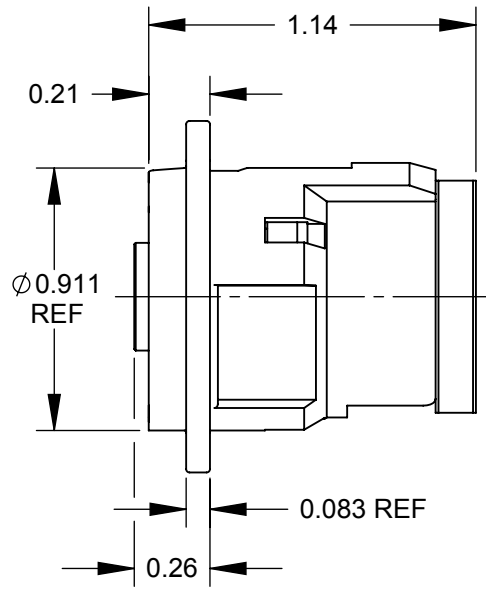

∅ 0.138 THRU
 ✓ ∅ 0.230 X 82°
 (2) PLACES REF

RECOMMENDED
 PANEL CUT-OUT

PART NUMBER	FINISH
EHBNCRCA	NICKEL PLATED
EHBNCRCAB	BLACK CHROME

CUSTOMER DRAWING

NOTES:

- MATERIALS:
 RETAINING NUT - DELRIN, WHITE
 HOUSING INSERT - DELRIN, BLACK
 HOUSING - ZINC ALLOY
 BNC-RCA ADAPTER:
 HOUSING - BRASS, NICKEL PLATED
 CONTACT - BRASS, NICKEL PLATED
 INSULATOR - DELRIN, WHITE
- THESE PRODUCTS ARE RoHS COMPLIANT.

THIS DRAWING DESCRIBES A DESIGN CONSIDERED PROPRIETARY IN NATURE, DEVELOPED AND MANUFACTURED BY SWITCHCRAFT INC. AND IS RELEASED ON A CONFIDENTIAL BASIS FOR IDENTIFICATION PURPOSES ONLY.

UNLESS OTHERWISE SPECIFIED					SIZE	WIDTH	MULT	LBS/M	TEMPER	
					FINISH				MATERIAL	
1. ALL DIMENSIONS IN INCHES - TWO PLACE DECIMALS ±0.02 - THREE PLACE DECIMALS ±0.005					SPEC No.				SPEC No.	
					FIRST USED ON				SCALE 1.5:1	
B	26415	7/17/09	RS	TJK	DATE DRAWN	BY	CHKD	APVD	SHEET 1 OF 1	
A	25832	3/26/08	BS	SRC	2/20/08	BS	SRC	SRC		
REV	ECO NUMBER	DATE	BY	APVD	NAME				PART No.	REV
REVISIONS					EH SERIES BNC TO RCA ADAPTER, RoHS				EHBNCRCA SERIES	B