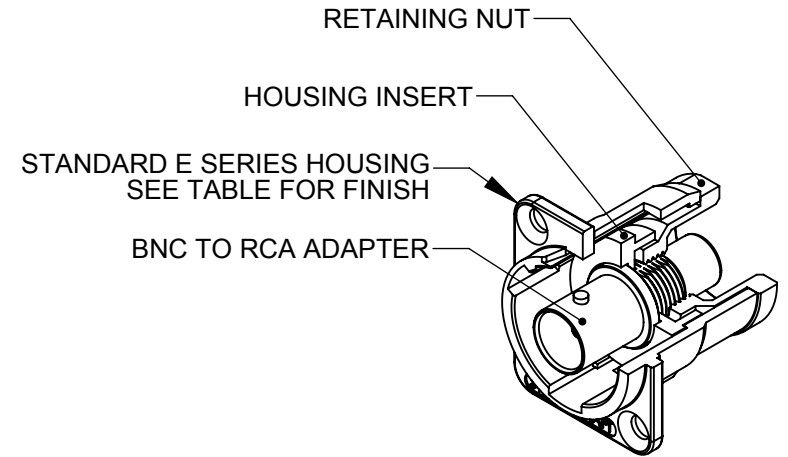

∅ 0.138 THRU
 ✓ ∅ 0.230 X 82°
 (2) PLACES REF

RECOMMENDED
 PANEL CUT-OUT

PART NUMBER	FINISH
EHBNCRCA	NICKEL PLATED
EHBNCRCAB	BLACK CHROME

CUSTOMER DRAWING

NOTES:

- MATERIALS:
 RETAINING NUT - DELRIN, WHITE
 HOUSING INSERT - DELRIN, BLACK
 HOUSING - ZINC ALLOY
 BNC-RCA ADAPTER:
 HOUSING - BRASS, NICKEL PLATED
 CONTACT - BRASS, NICKEL PLATED
 INSULATOR - DELRIN, WHITE
- THESE PRODUCTS ARE RoHS COMPLIANT.

THIS DRAWING DESCRIBES A DESIGN CONSIDERED PROPRIETARY IN NATURE, DEVELOPED AND MANUFACTURED BY SWITCHCRAFT INC. AND IS RELEASED ON A CONFIDENTIAL BASIS FOR IDENTIFICATION PURPOSES ONLY.

UNLESS OTHERWISE SPECIFIED					SIZE	WIDTH	MULT	LBS/M	TEMPER	
					FINISH				MATERIAL	
1. ALL DIMENSIONS IN INCHES - TWO PLACE DECIMALS ±0.02 - THREE PLACE DECIMALS ±0.005					SPEC No.				SPEC No.	
					FIRST USED ON				SCALE 1.5:1	
B	26415	7/17/09	RS	TJK	DATE DRAWN	BY	CHKD	APVD	SHEET 1 OF 1	
A	25832	3/26/08	BS	SRC	2/20/08	BS	SRC	SRC		
REV	ECO NUMBER	DATE	BY	APVD	NAME				PART No.	REV
REVISIONS					EH SERIES BNC TO RCA ADAPTER, RoHS				EHBNCRCA SERIES	B