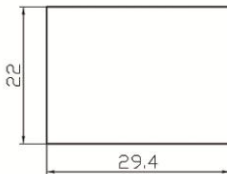

Double-poles Illuminated Rocker Switch

TYPE: **IRS-2101**

SPECIFICATIONS

Contact Type: DPST
Rating: 15A 250V AC
Contact R: 35mΩ max
Insulation R: 500V DC 100MΩ min
Dielectric Strength: 1 Minute 1500V AC
Operating Temperature: -25°C ~ +85°C
Electrical Life: 10, 000 Cycles

Outline Drawing

Mounting

Circuitry

20N – OFF

Сеть магазинов
КВАРЦ
Радиодетали и электронные компоненты

107023, Москва, ул. Буженинова, д. 16
телефон: (495) 963-6120
факс: (495) 963-4994
e-mail: quartz1@quartz1.ru

111123, Москва, шоссе Энтузиастов, д31
телефон/факс: (495) 788-8899 многоканальный
e-mail: mqz@quartz1.ru