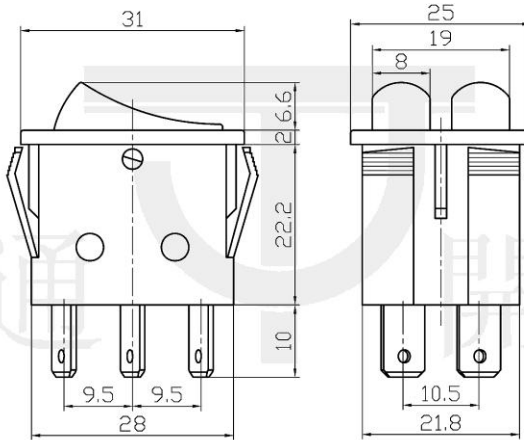

Double-poles Illuminated Rocker Switch

TYPE: **IRS-2101**

SPECIFICATIONS

Contact Type: DPST
Rating: 15A 250V AC
Contact R: 35mΩ max
Insulation R: 500V DC 100MΩ min
Dielectric Strength: 1 Minute 1500V AC
Operating Temperature: -25°C ~ +85°C
Electrical Life: 10, 000 Cycles

Outline Drawing

Mounting