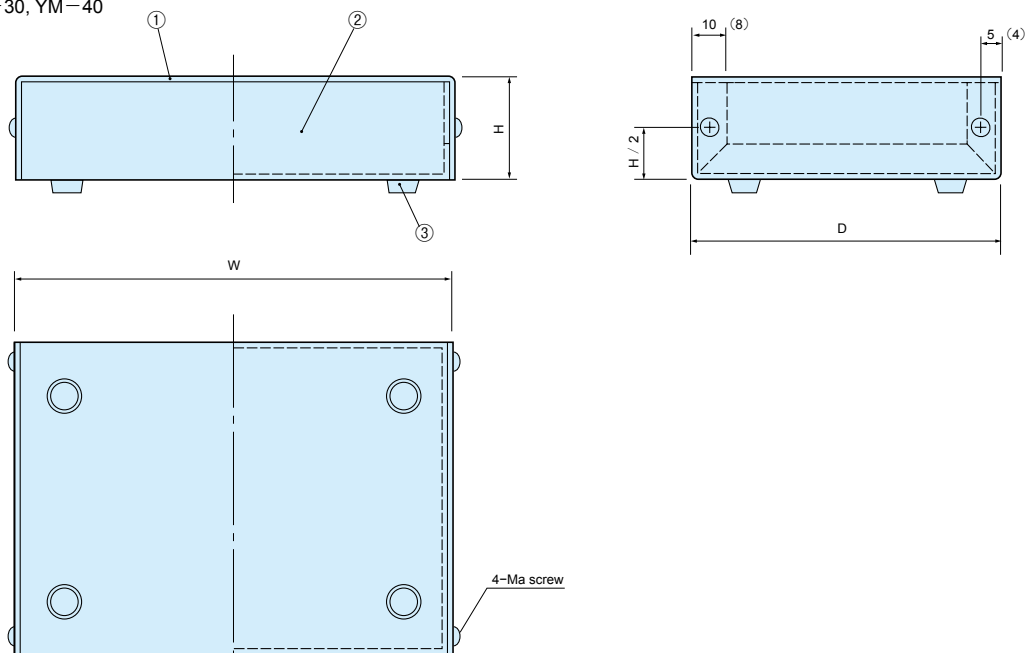

YM SERIES

YM FLAT ALUMINIUM CASE

YM 30 - 150 Dimension

() dimension = YM-30, YM-40

Components

Ref. #	Part name	Pcs	Material	Color / Finish
1	Cover	1	Aluminium t1.0	Silver anodized hair-line finish
2	Base	1	Aluminium t1.0	Black painting
3	Rubber feet	4	Rubber	Black
-	Screw	1 set	Brass M3 · M2.6 · M2	Nickel plating

Part no. / dimensions

Part no.	W	H	D	a	Weight (g)
YM-30	30	18	25	M2	12
YM-40	40	22	30	M2	18
YM-50	50	30	45	M3	36
YM-65	65	20	50	M2.6	40
YM-80	80	30	50	M3	53
YM-90	90	20	60	M2.6	55
YM-100	100	30	70	M3	80
YM-115	115	20	80	M2.6	80
YM-130	130	30	90	M3	115
YM-150	150	40	100	M3	155

Accessories (Optional parts)

Product name	Part no.	Catalog page
Conductive screw	EV3-5S	P187

● Not for YM-30, 40, 65, 90, 115.

YM180 - 400 Dimension

Part no. / dimensions

Part no.	W	H	D	a	Weight (g)
YM-180	180	40	130	M3	230
YM-200	200	40	150	M3	280
YM-250	250	50	170	M3	395
YM-300	300	50	200	M3	525
YM-350	350	55	230	M3	680
YM-400	400	55	250	M3	815