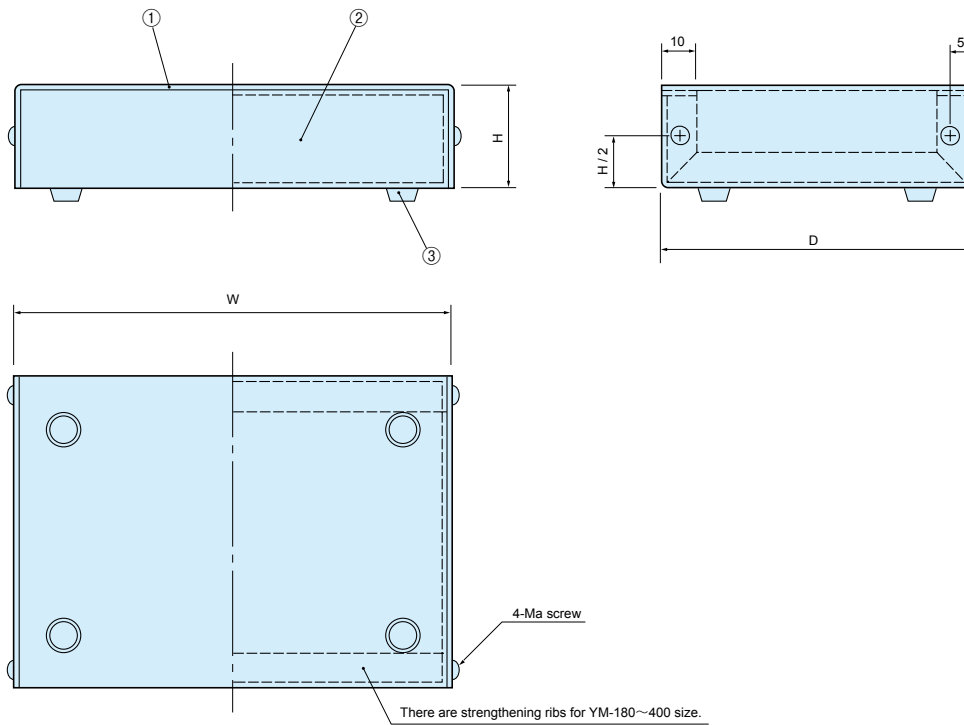

YM SERIES

YM FLAT ALUMINIUM CASE

YM 30 - 150 Dimension

() dimension = YM-30, YM-40

Components

Ref. #	Part name	Pcs	Material	Color / Finish
1	Cover	1	Aluminium t1.0	Silver anodized hair-line finish
2	Base	1	Aluminium t1.0	Black painting
3	Rubber feet	4	Rubber	Black
-	Screw	1 set	Brass M3 · M2.6 · M2	Nickel plating

Part no. / dimensions

Part no.	W	H	D	a	Weight (g)
YM-30	30	18	25	M2	12
YM-40	40	22	30	M2	18
YM-50	50	30	45	M3	36
YM-65	65	20	50	M2.6	40
YM-80	80	30	50	M3	53
YM-90	90	20	60	M2.6	55
YM-100	100	30	70	M3	80
YM-115	115	20	80	M2.6	80
YM-130	130	30	90	M3	115
YM-150	150	40	100	M3	155

Accessories (Optional parts)

Product name	Part no.	Catalog page
Conductive screw	EV3-5S	P187

● Not for YM-30, 40, 65, 90, 115.

YM180 - 400 Dimension

Part no. / dimensions

Part no.	W	H	D	a	Weight (g)
YM-180	180	40	130	M3	230
YM-200	200	40	150	M3	280
YM-250	250	50	170	M3	395
YM-300	300	50	200	M3	525
YM-350	350	55	230	M3	680
YM-400	400	55	250	M3	815