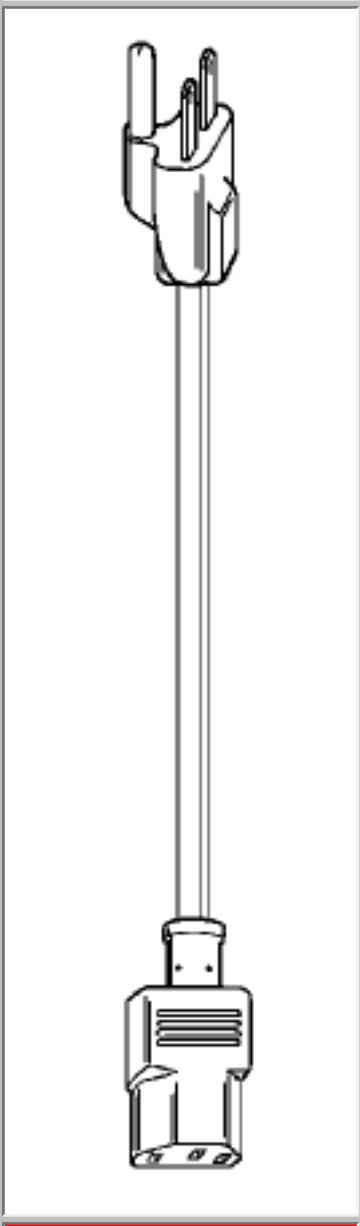

Back

Selected Cable: 17567

End View	Plug	Cord	Connector	End View
6-15P	44	SVT	386	C13

Part Number	17567
Category	3 conductor plastic original equipment cords
Shielding	unshielded
Jacket Color	black
Length Feet	9'10
Length Meters	3
Temperature Rating	60 C°
Packaging Units Per Carton	H-25
Color Coding	International
AWG Stranding	18 (41x34)
Nominal OD Inch	0.246
Nominal OD millimeter	6.25
Rating	2500 Watts,10A-250V
Notes	See 17569 for SJT version.

Cord View

Approvals

Qty:

Back

Volex Power Cord Products Division, 5350 Lakeview Parkway S. Drive #D Indianapolis, IN 46268
800-246-CORD. info@volexpowercords.com

Proposition 65 warning for California residents: This product contains chemicals, including lead, known to the State of California to cause (cancer, and) birth defects or other reproductive harm. Wash hands after handling.