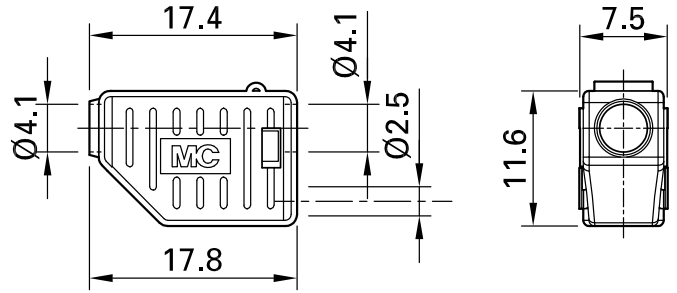

KT4-B

Item number 22.2060-*

Insulating part

| Technical data | |
|-------------------------|-------------------|
| Diameter of plug system | 4 mm |
| Standard color(s) * | 21 22 23 24 25 29 |
| Approvals | CE |