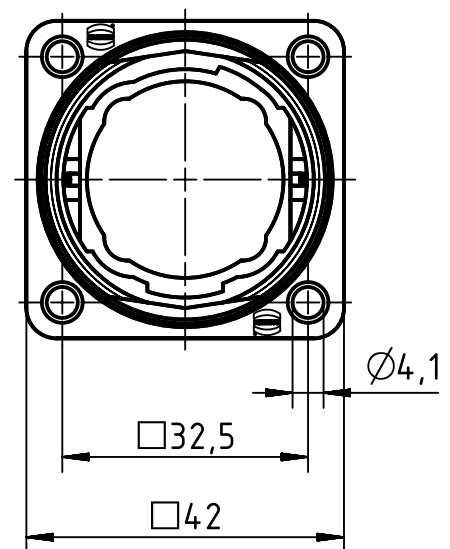

A

B

C

D

(1:1)
panel cut out

	All Dimensions in mm Original Size DIN A4		Scale 1:1	Free size tol.		Ref.	
						Sub.	
	All rights reserved		Created by ROEBEN	Inspected by LOETKEMANN	Standardisation RUETERA	Date 2019-09-26	State Final Release
	Department EL PD		Title Han F+B-HBM blue			Doc-Key / ECM-Nr. 100673932/UGD/001/D 500000158398	
HARTING Electric GmbH & Co. KG D-32339 Espelkamp			Type TB	Number 09 15 513 0301		Rev. D	Page 1/1