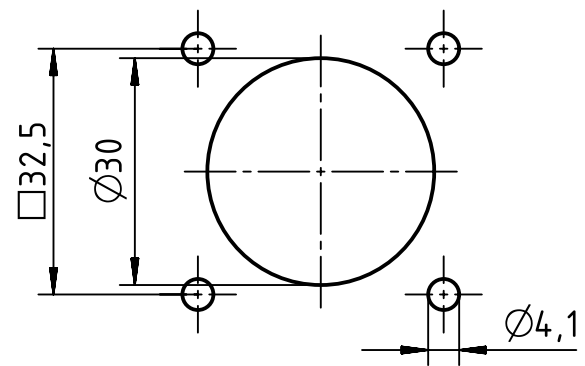

A

B

C

D

(1:1)
panel cut out

	All Dimensions in mm Original Size DIN A4		Scale 1:1	Free size tol.		Ref.	
						Sub.	
	All rights reserved		Created by ROEBEN	Inspected by LOETKEMANN	Standardisation RUETERA	Date 2019-09-26	State Final Release
	Department EL PD		Title Han F+B-HBM blue			Doc-Key / ECM-Nr. 100673932/UGD/001/D 500000158398	
HARTING Electric GmbH & Co. KG D-32339 Espelkamp			Type TB	Number 09 15 513 0301		Rev. D	Page 1/1