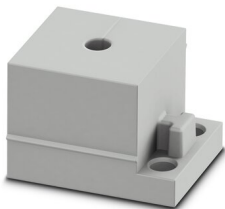

CES-B16-SFFS-PLBK - Sealing frame

0801659

<https://www.phoenixcontact.com/us/products/0801659>

CES-STPG-GY-5 - Cable sleeve

0801675

<https://www.phoenixcontact.com/us/products/0801675>

Cable sleeve, small, no. of conductors: 1, type: Round cable, slotted, external cable diameter: 1x 4 mm ... 5 mm, material: SEBS (halogen-free), color: gray, length: 29.5 mm, width: 19.5 mm, height: 17 mm

CES-STPG-GY-6 - Cable sleeve

0801676

<https://www.phoenixcontact.com/us/products/0801676>

Cable sleeve, small, no. of conductors: 1, type: Round cable, slotted, external cable diameter: 1x 5 mm ... 6 mm, material: SEBS (halogen-free), color: gray, length: 29.5 mm, width: 19.5 mm, height: 17 mm