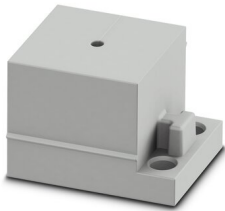

CES-STPG-GY-2 - Cable sleeve

0801672

<https://www.phoenixcontact.com/us/products/0801672>

Cable sleeve, small, no. of conductors: 1, type: Round cable, slotted, external cable diameter: 1x 1 mm ... 2 mm, material: SEBS (halogen-free), color: gray, length: 29.5 mm, width: 19.5 mm, height: 17 mm

CES-B16-SFFS-PLBK - Sealing frame

0801659

<https://www.phoenixcontact.com/us/products/0801659>

CES-STPG-GY-3 - Cable sleeve

0801673

<https://www.phoenixcontact.com/us/products/0801673>

Cable sleeve, small, no. of conductors: 1, type: Round cable, slotted, external cable diameter: 1x 2 mm ... 3 mm, material: SEBS (halogen-free), color: gray, length: 29.5 mm, width: 19.5 mm, height: 17 mm