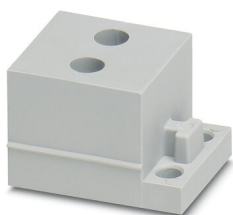

CES-B16-SFFS-PLBK - Sealing frame

0801659

<https://www.phoenixcontact.com/us/products/0801659>

CES-STPG-GY-2X5 - Cable sleeve

0801708

<https://www.phoenixcontact.com/us/products/0801708>

Cable sleeve, small, no. of conductors: 2, type: Round cable, slotted, external cable diameter: 2x 4 mm ... 5 mm, material: SEBS (halogen-free), color: gray, length: 29.5 mm, width: 19.5 mm, height: 17 mm