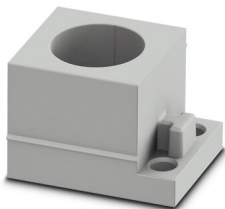

CES-B16-SFFS-PLBK - Sealing frame

0801659

<https://www.phoenixcontact.com/us/products/0801659>

CES-STPG-GY-13 - Cable sleeve

0801685

<https://www.phoenixcontact.com/us/products/0801685>

Cable sleeve, small, no. of conductors: 1, type: Round cable, slotted, external cable diameter: 1x 12 mm ... 13 mm, material: SEBS (halogen-free), color: gray, length: 29.5 mm, width: 19.5 mm, height: 17 mm

CES-STPG-GY-14 - Cable sleeve

0801686

<https://www.phoenixcontact.com/us/products/0801686>

Cable sleeve, small, no. of conductors: 1, type: Round cable, slotted, external cable diameter: 1x 13 mm ... 14 mm, material: SEBS (halogen-free), color: gray, length: 29.5 mm, width: 19.5 mm, height: 17 mm