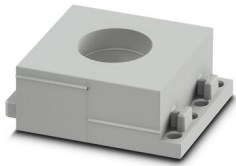

CES-B16-SFFS-PLBK - Sealing frame

0801659

<https://www.phoenixcontact.com/us/products/0801659>

CES-LTPG-GY-22 - Cable sleeve

0801695

<https://www.phoenixcontact.com/us/products/0801695>

Cable sleeve, large, no. of conductors: 1, type: Round cable, slotted, external cable diameter: 1x 21 mm ... 22 mm, material: SEBS (halogen-free), color: gray, length: 53 mm, width: 39 mm, height: 17 mm