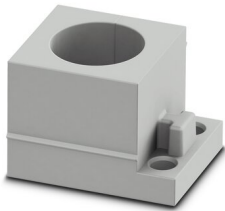

CES-B16-SFFS-PLBK - Sealing frame

0801659

<https://www.phoenixcontact.com/us/products/0801659>

CES-STPG-GY-15 - Cable sleeve

1410521

<https://www.phoenixcontact.com/us/products/1410521>

Cable sleeve, small, no. of conductors: 1, type: Round cable, slotted, external cable diameter: 1x 13.9 mm ... 14.2 mm, material: SEBS (halogen-free), color: gray, length: 29.5 mm, width: 19.5 mm, height: 17 mm

CES-STPG-GY-16 - Cable sleeve

1410534

<https://www.phoenixcontact.com/us/products/1410534>

Cable sleeve, small, no. of conductors: 1, type: Round cable, slotted, external cable diameter: 1x 14.9 mm ... 15.2 mm, material: SEBS (halogen-free), color: gray, length: 29.5 mm, width: 19.5 mm, height: 17 mm