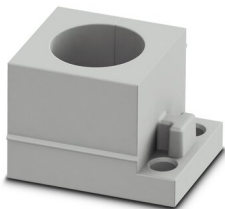

CES-B16-SFFS-PLBK - Sealing frame

0801659

<https://www.phoenixcontact.com/us/products/0801659>

CES-STPG-GY-15 - Cable sleeve

1410521

<https://www.phoenixcontact.com/us/products/1410521>

Cable sleeve, small, no. of conductors: 1, type: Round cable, slotted, external cable diameter: 1x 13.9 mm ... 14.2 mm, material: SEBS (halogen-free), color: gray, length: 29.5 mm, width: 19.5 mm, height: 17 mm

CES-STPG-GY-16 - Cable sleeve

1410534

<https://www.phoenixcontact.com/us/products/1410534>

Cable sleeve, small, no. of conductors: 1, type: Round cable, slotted, external cable diameter: 1x 14.9 mm ... 15.2 mm, material: SEBS (halogen-free), color: gray, length: 29.5 mm, width: 19.5 mm, height: 17 mm