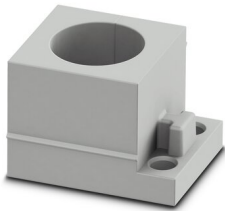

CES-B16-SFFS-PLBK - Sealing frame

0801659

<https://www.phoenixcontact.com/us/products/0801659>

CES-STPG-GY-17 - Cable sleeve

1410547

<https://www.phoenixcontact.com/us/products/1410547>

Cable sleeve, small, no. of conductors: 1, type: Round cable, slotted, external cable diameter: 1x 15.9 mm ... 16.2 mm, material: SEBS (halogen-free), color: gray, length: 29.5 mm, width: 19.5 mm, height: 17 mm