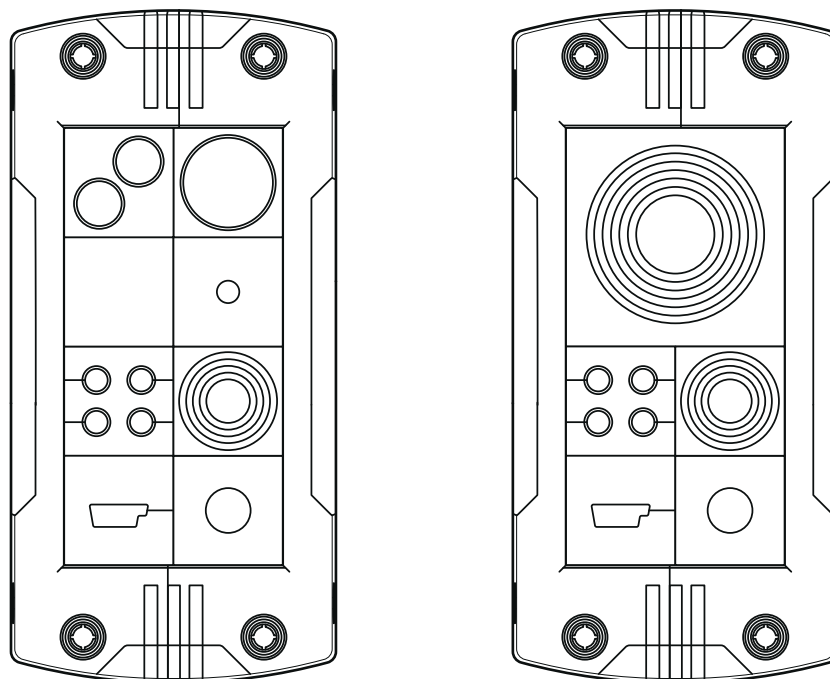

CES-B16-SFFS-PLBK - Sealing frame

0801659

<https://www.phoenixcontact.com/us/products/0801659>

Schematic diagram