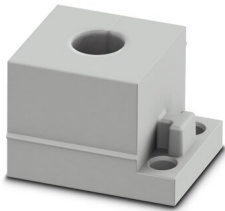

CES-B16-SFFS-PLBK - Sealing frame

0801659

<https://www.phoenixcontact.com/us/products/0801659>

CES-STPG-GY-11 - Cable sleeve

0801683

<https://www.phoenixcontact.com/us/products/0801683>

Cable sleeve, small, no. of conductors: 1, type: Round cable, slotted, external cable diameter: 1x 10 mm ... 11 mm, material: SEBS (halogen-free), color: gray, length: 29.5 mm, width: 19.5 mm, height: 17 mm

CES-STPG-GY-12 - Cable sleeve

0801684

<https://www.phoenixcontact.com/us/products/0801684>

Cable sleeve, small, no. of conductors: 1, type: Round cable, slotted, external cable diameter: 1x 11 mm ... 12 mm, material: SEBS (halogen-free), color: gray, length: 29.5 mm, width: 19.5 mm, height: 17 mm