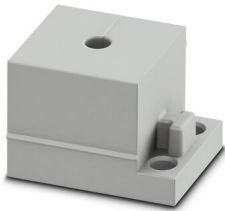

CES-B16-SFFS-PLBK - Sealing frame

0801659

<https://www.phoenixcontact.com/us/products/0801659>

CES-STPG-GY-5 - Cable sleeve

0801675

<https://www.phoenixcontact.com/us/products/0801675>

Cable sleeve, small, no. of conductors: 1, type: Round cable, slotted, external cable diameter: 1x 4 mm ... 5 mm, material: SEBS (halogen-free), color: gray, length: 29.5 mm, width: 19.5 mm, height: 17 mm

CES-STPG-GY-6 - Cable sleeve

0801676

<https://www.phoenixcontact.com/us/products/0801676>

Cable sleeve, small, no. of conductors: 1, type: Round cable, slotted, external cable diameter: 1x 5 mm ... 6 mm, material: SEBS (halogen-free), color: gray, length: 29.5 mm, width: 19.5 mm, height: 17 mm