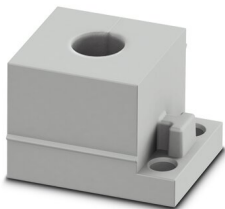

CES-B16-SFFS-PLBK - Sealing frame

0801659

<https://www.phoenixcontact.com/us/products/0801659>

CES-STPG-GY-11 - Cable sleeve

0801683

<https://www.phoenixcontact.com/us/products/0801683>

Cable sleeve, small, no. of conductors: 1, type: Round cable, slotted, external cable diameter: 1x 10 mm ... 11 mm, material: SEBS (halogen-free), color: gray, length: 29.5 mm, width: 19.5 mm, height: 17 mm

CES-STPG-GY-12 - Cable sleeve

0801684

<https://www.phoenixcontact.com/us/products/0801684>

Cable sleeve, small, no. of conductors: 1, type: Round cable, slotted, external cable diameter: 1x 11 mm ... 12 mm, material: SEBS (halogen-free), color: gray, length: 29.5 mm, width: 19.5 mm, height: 17 mm