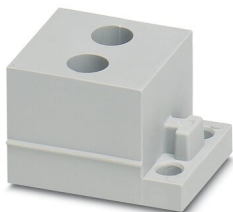

CES-STPG-GY-2X6 - Cable sleeve

0801709

<https://www.phoenixcontact.com/us/products/0801709>

Cable sleeve, small, no. of conductors: 2, type: Round cable, slotted, external cable diameter: 2x 5 mm ... 6 mm, material: SEBS (halogen-free), color: gray, length: 29.5 mm, width: 19.5 mm, height: 17 mm