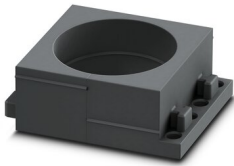

CES-B16-SFFS-PLBK - Sealing frame

0801659

<https://www.phoenixcontact.com/us/products/0801659>

CES-LRG-BK-30 - Cable sleeve

0801650

<https://www.phoenixcontact.com/us/products/0801650>

Cable sleeve, large, no. of conductors: 1, type: Round cable, slotted, external cable diameter: 1x 29 mm ... 30 mm, material: NBR, color: black, length: 53 mm, width: 39 mm, height: 17 mm