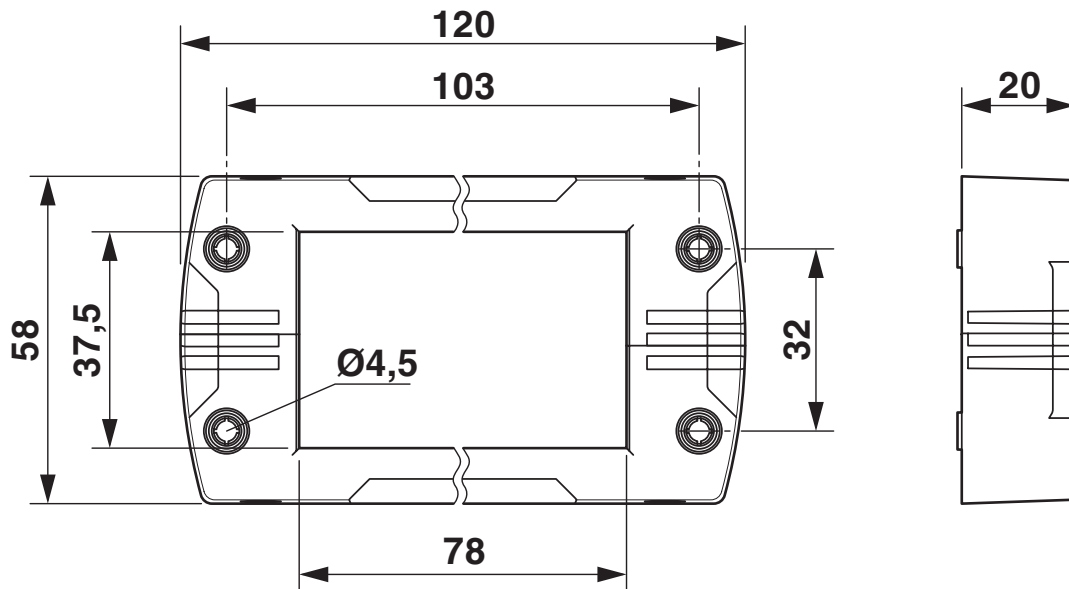

Dimensional drawing

Dimensional drawing