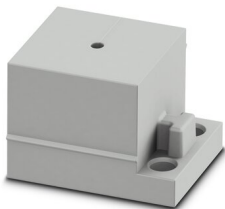

CES-STPG-GY-2 - Cable sleeve

0801672

<https://www.phoenixcontact.com/us/products/0801672>

Cable sleeve, small, no. of conductors: 1, type: Round cable, slotted, external cable diameter: 1x 1 mm ... 2 mm, material: SEBS (halogen-free), color: gray, length: 29.5 mm, width: 19.5 mm, height: 17 mm

CES-B16-SFFS-PLBK - Sealing frame

0801659

<https://www.phoenixcontact.com/us/products/0801659>

CES-STPG-GY-3 - Cable sleeve

0801673

<https://www.phoenixcontact.com/us/products/0801673>

Cable sleeve, small, no. of conductors: 1, type: Round cable, slotted, external cable diameter: 1x 2 mm ... 3 mm, material: SEBS (halogen-free), color: gray, length: 29.5 mm, width: 19.5 mm, height: 17 mm

CES-STPG-GY-4 - Cable sleeve

0801674

<https://www.phoenixcontact.com/us/products/0801674>

Cable sleeve, small, no. of conductors: 1, type: Round cable, slotted, external cable diameter: 1x 3 mm ... 4 mm, material: SEBS (halogen-free), color: gray, length: 29.5 mm, width: 19.5 mm, height: 17 mm