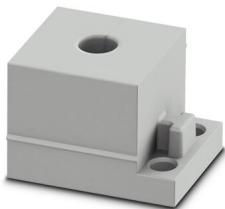

CES-B16-SFFS-PLBK - Sealing frame

0801659

<https://www.phoenixcontact.com/us/products/0801659>

CES-STPG-GY-7 - Cable sleeve

0801677

<https://www.phoenixcontact.com/us/products/0801677>

Cable sleeve, small, no. of conductors: 1, type: Round cable, slotted, external cable diameter: 1x 6 mm ... 7 mm, material: SEBS (halogen-free), color: gray, length: 29.5 mm, width: 19.5 mm, height: 17 mm

CES-STPG-GY-8 - Cable sleeve

0801679

<https://www.phoenixcontact.com/us/products/0801679>

Cable sleeve, small, no. of conductors: 1, type: Round cable, slotted, external cable diameter: 1x 7 mm ... 8 mm, material: SEBS (halogen-free), color: gray, length: 29.5 mm, width: 19.5 mm, height: 17 mm