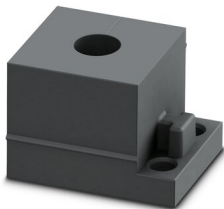

CES-SRG-BK-6 - Cable sleeve

0801628

<https://www.phoenixcontact.com/us/products/0801628>

Cable sleeve, small, no. of conductors: 1, type: Round cable, slotted, external cable diameter: 1x 5 mm ... 6 mm, material: NBR, color: black, length: 29.5 mm, width: 19.5 mm, height: 17 mm