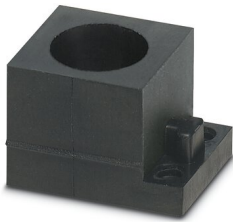

CES-B16-SFFS-PLBK - Sealing frame

0801659

<https://www.phoenixcontact.com/us/products/0801659>

CES-SRG-BK-15 - Cable sleeve

1410563

<https://www.phoenixcontact.com/us/products/1410563>

Cable sleeve, small, no. of conductors: 1, type: Round cable, slotted, external cable diameter: 1x 14 mm ... 15 mm, material: NBR, color: black, length: 29.5 mm, width: 19.5 mm, height: 17 mm