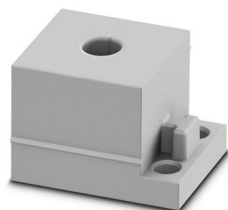

CES-B16-SFFS-PLBK - Sealing frame

0801659

<https://www.phoenixcontact.com/us/products/0801659>

CES-STPG-GY-9 - Cable sleeve

0801680

<https://www.phoenixcontact.com/us/products/0801680>

Cable sleeve, small, no. of conductors: 1, type: Round cable, slotted, external cable diameter: 1x 8 mm ... 9 mm, material: SEBS (halogen-free), color: gray, length: 29.5 mm, width: 19.5 mm, height: 17 mm

CES-STPG-GY-10 - Cable sleeve

0801682

<https://www.phoenixcontact.com/us/products/0801682>

Cable sleeve, small, no. of conductors: 1, type: Round cable, slotted, external cable diameter: 1x 9 mm ... 10 mm, material: SEBS (halogen-free), color: gray, length: 29.5 mm, width: 19.5 mm, height: 17 mm