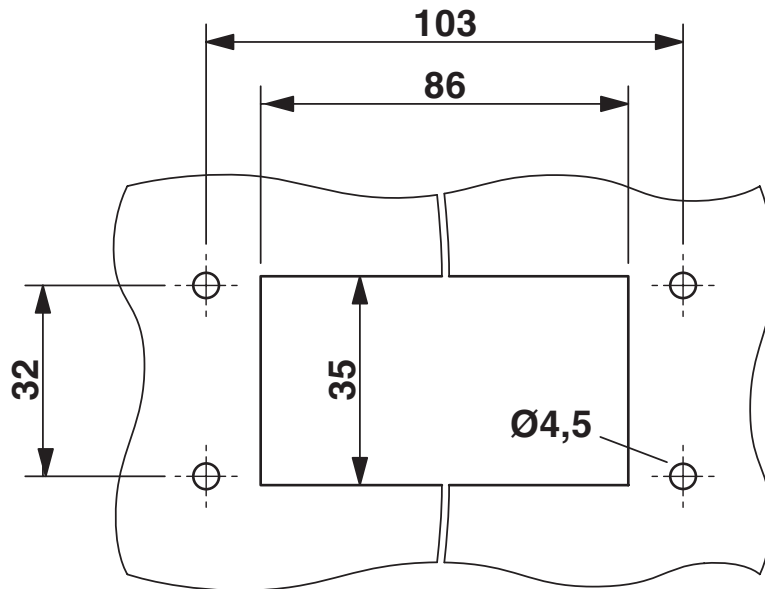

CES-B16-SFFS-PLBK - Sealing frame

0801659

<https://www.phoenixcontact.com/us/products/0801659>

Drawings

Dimensional drawing

Mounting cutout