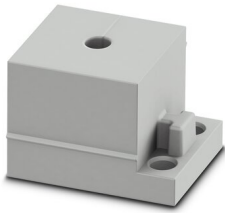

CES-B16-SFFS-PLBK - Sealing frame

0801659

<https://www.phoenixcontact.com/us/products/0801659>

CES-STPG-GY-7 - Cable sleeve

0801677

<https://www.phoenixcontact.com/us/products/0801677>

Cable sleeve, small, no. of conductors: 1, type: Round cable, slotted, external cable diameter: 1x 6 mm ... 7 mm, material: SEBS (halogen-free), color: gray, length: 29.5 mm, width: 19.5 mm, height: 17 mm

CES-STPG-GY-8 - Cable sleeve

0801679

<https://www.phoenixcontact.com/us/products/0801679>

Cable sleeve, small, no. of conductors: 1, type: Round cable, slotted, external cable diameter: 1x 7 mm ... 8 mm, material: SEBS (halogen-free), color: gray, length: 29.5 mm, width: 19.5 mm, height: 17 mm