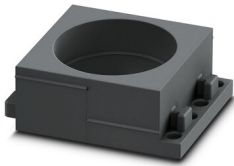

CES-B16-SFFS-PLBK - Sealing frame

0801659

<https://www.phoenixcontact.com/us/products/0801659>

CES-LRG-BK-32 - Cable sleeve

0801654

<https://www.phoenixcontact.com/us/products/0801654>

Cable sleeve, large, no. of conductors: 1, type: Round cable, slotted, external cable diameter: 1x 31 mm ... 32 mm, material: NBR, color: black, length: 53 mm, width: 39 mm, height: 17 mm