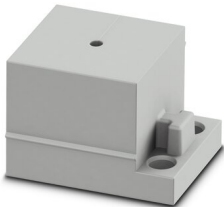

SF-BIT-HEX 3-50 - Screw insert

1212647

<https://www.phoenixcontact.com/us/products/1212647>

Screw bit, hexagon, E6.3-1/4" drive, size: Hex 3 x 50 mm, hardened, suitable for holder according to DIN 3126-F6.3/ISO 1173

CES-B16-SFFS-PLBK - Sealing frame

0801659

<https://www.phoenixcontact.com/us/products/0801659>

CES-B16-SF-PLBK - Snap-on frame

0801651

<https://www.phoenixcontact.com/us/products/0801651>

Snap-on frame, design: B16, material: PA (halogen-free), color: black, length: 128 mm, width: 64 mm, height: 39 mm

CES-STPG-GY-2 - Cable sleeve

0801672

<https://www.phoenixcontact.com/us/products/0801672>

Cable sleeve, small, no. of conductors: 1, type: Round cable, slotted, external cable diameter: 1x 1 mm ... 2 mm, material: SEBS (halogen-free), color: gray, length: 29.5 mm, width: 19.5 mm, height: 17 mm