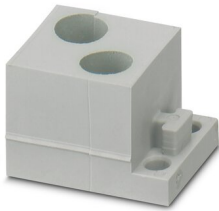

CES-B16-SFFS-PLBK - Sealing frame

0801659

<https://www.phoenixcontact.com/us/products/0801659>

CES-STPG-GY-2X9 - Cable sleeve

1410440

<https://www.phoenixcontact.com/us/products/1410440>

Cable sleeve, small, no. of conductors: 2, type: Round cable, slotted, external cable diameter: 2x 8.4 mm ... 8.7 mm, material: SEBS (halogen-free), color: gray, length: 29.5 mm, width: 19.5 mm, height: 17 mm