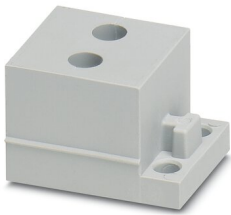

CES-B16-SFFS-PLBK - Sealing frame

0801659

<https://www.phoenixcontact.com/us/products/0801659>

CES-STPG-GY-2X3 - Cable sleeve

1410424

<https://www.phoenixcontact.com/us/products/1410424>

Cable sleeve, small, no. of conductors: 2, type: Round cable, slotted, external cable diameter: 2x 2.4 mm ... 2.7 mm, material: SEBS (halogen-free), color: gray, length: 29.5 mm, width: 19.5 mm, height: 17 mm