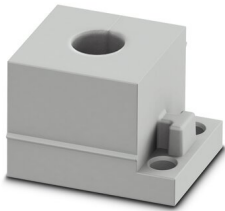

CES-B16-SFFS-PLBK - Sealing frame

0801659

<https://www.phoenixcontact.com/us/products/0801659>

CES-STPG-GY-13 - Cable sleeve

0801685

<https://www.phoenixcontact.com/us/products/0801685>

Cable sleeve, small, no. of conductors: 1, type: Round cable, slotted, external cable diameter: 1x 12 mm ... 13 mm, material: SEBS (halogen-free), color: gray, length: 29.5 mm, width: 19.5 mm, height: 17 mm

CES-STPG-GY-14 - Cable sleeve

0801686

<https://www.phoenixcontact.com/us/products/0801686>

Cable sleeve, small, no. of conductors: 1, type: Round cable, slotted, external cable diameter: 1x 13 mm ... 14 mm, material: SEBS (halogen-free), color: gray, length: 29.5 mm, width: 19.5 mm, height: 17 mm