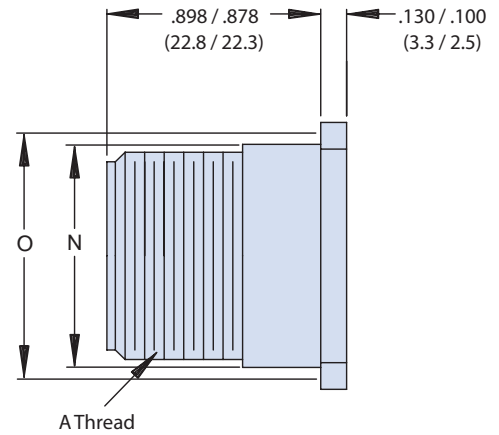

Military Designator

Shell Size

M28840/7

B

4

Key Positions

1, 2, 3, 4, 5 and 6 Position

B

Designator	N Diameter Max.	O Reference Mating Hole	R T.P. Centerline to Centerline	S	T
A (11)	.750 (19.05)	.812 (20.62)	.750 (19.05)	1.043 (26.49) 1.003 (25.48)	.130 (3.30) .115 (2.92)
B (13)	.875 (22.22)	.937 (23.80)	.843 (21.41)	1.158 (29.41) 1.118 (28.40)	
C (15)	1.062 (26.97)	1.124 (28.55)	.968 (24.59)	1.278 (32.46) 1.238 (31.45)	
D (17)	1.125 (28.58)	1.187 (30.15)	1.015 (25.78)	1.403 (35.64) 1.363 (34.62)	
E (19)	1.312 (33.32)	1.374 (34.90)	1.140 (28.96)	1.528 (38.81) 1.488 (37.80)	
F (23)	1.500 (38.10)	1.562 (39.67)	1.281 (32.54)	1.738 (44.15) 1.698 (43.13)	
G (25)	1.625 (41.28)	1.687 (42.85)	1.392 (35.36)	1.838 (46.69) 1.798 (45.67)	.157 (3.99) .142 (3.61)
H (29)	1.812 (46.02)	1.874 (47.60)	1.568 (39.83)	2.158 (54.81) 2.118 (53.80)	
J (33)	2.000 (50.80)	2.062 (52.37)	1.734 (44.04)	2.348 (59.64) 2.308 (58.62)	.183 (4.65) .168 (4.27)