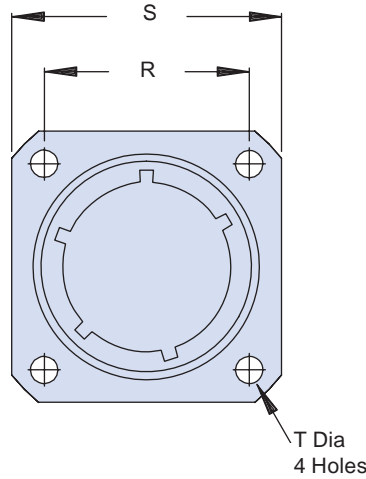

Military Designator

Shell Size

M28840/7

B

4

Key Positions

1, 2, 3, 4, 5 and 6 Position

B

Designator	N Diameter Max.	O Reference Mating Hole	R T.P. Centerline to Centerline	S	T
A (11)	.750 (19.05)	.812 (20.62)	.750 (19.05)	1.043 (26.49) 1.003 (25.48)	.130 (3.30) .115 (2.92)
B (13)	.875 (22.22)	.937 (23.80)	.843 (21.41)	1.158 (29.41) 1.118 (28.40)	
C (15)	1.062 (26.97)	1.124 (28.55)	.968 (24.59)	1.278 (32.46) 1.238 (31.45)	
D (17)	1.125 (28.58)	1.187 (30.15)	1.015 (25.78)	1.403 (35.64) 1.363 (34.62)	
E (19)	1.312 (33.32)	1.374 (34.90)	1.140 (28.96)	1.528 (38.81) 1.488 (37.80)	
F (23)	1.500 (38.10)	1.562 (39.67)	1.281 (32.54)	1.738 (44.15) 1.698 (43.13)	
G (25)	1.625 (41.28)	1.687 (42.85)	1.392 (35.36)	1.838 (46.69) 1.798 (45.67)	.157 (3.99) .142 (3.61)
H (29)	1.812 (46.02)	1.874 (47.60)	1.568 (39.83)	2.158 (54.81) 2.118 (53.80)	
J (33)	2.000 (50.80)	2.062 (52.37)	1.734 (44.04)	2.348 (59.64) 2.308 (58.62)	.183 (4.65) .168 (4.27)