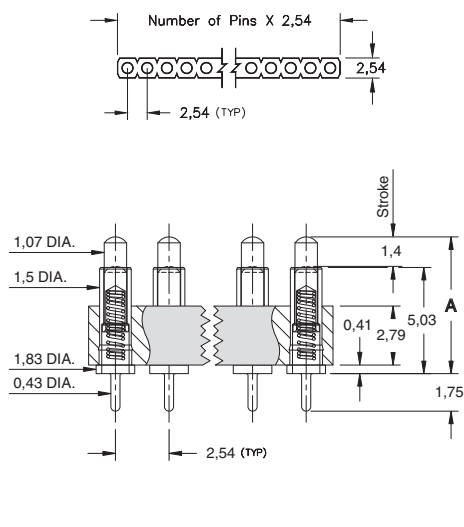

SPRING-LOADED CONNECTORS

SERIES 816 & 818 • 2,54 GRID THROUGH-HOLE MOUNT, MID PROFILE • SINGLE AND DOUBLE ROW STRIPS

- Modular contacts for use on 2,54 grid, available in ten heights from 6,48 to 10,92, supplied in single and double row contact strips
- Precision-machined piston / base and gold-plated components assure a 1,000,000 cycle life durability
- Pistons have a 0,7 mid stroke & 1,4 max. stroke
- Low resistance, high current contacts are rated at 2 amps continuous, 3 amps peak
- High temperature thermoplastic insulators are suitable for surface mount processes
- Both 816 & 818 series contact strips are designed for manual placement into $\varnothing 0,58 \pm 0,08$ plated through-holes in the circuit board prior to intrusive reflow soldering

SINGLE ROW Series 816...00X101

ORDERING INFORMATION

Single Row Series 816...00X101

816-22-0XX-10-00X101
 Specify number of contacts 02-64 Specify contact style 0-9

Double Row Series 818...00X101

818-22-0XX-10-00X101
 Specify number of contacts 04-72 Specify contact style 0-9

CONTACT STYLE	INITIAL HEIGHT A	CONTACT STYLE	INITIAL HEIGHT A
0	6,48	5	8,89
1	6,99	6	9,4
2	7,49	7	9,91
3	8,0	8	10,41
4	8,51	9	10,92

DOUBLE ROW Series 818...00X101

Technical Specifications

Materials:

Contact piston & base: Machined copper alloy plated 0,51 μm , gold over 2,54 μm nickel
 Spring: Beryllium copper-plated 0,25 μm gold
 Insulator: High temperature thermoplastic, rated UL94 V-0

Mechanical:

Spring force @ initial height (A): 25 grams
 Spring force @ mid stroke (0,7): 60 grams
 Durability: 1,000,000 cycles

Electrical:

Voltage rating: 100Vrms/150Vdc
 Current rating: 2A (continuous), 3A (peak) per contact
 Contact resistance: 20m Ω max.
 Insulation resistance: 10,000M Ω min.
 Dielectric strength: 700Vrms min.
 Capacitance: 1pF max.