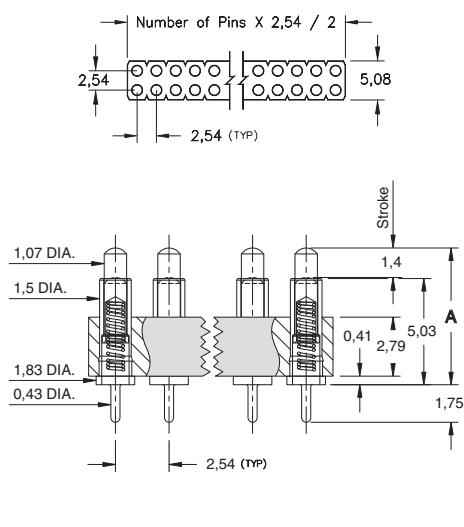

SPRING-LOADED CONNECTORS

SERIES 816 & 818 • 2,54 GRID THROUGH-HOLE MOUNT, MID PROFILE • SINGLE AND DOUBLE ROW STRIPS

- Modular contacts for use on 2,54 grid, available in ten heights from 6,48 to 10,92, supplied in single and double row contact strips
- Precision-machined piston / base and gold-plated components assure a 1,000,000 cycle life durability
- Pistons have a 0,7 mid stroke & 1,4 max. stroke
- Low resistance, high current contacts are rated at 2 amps continuous, 3 amps peak
- High temperature thermoplastic insulators are suitable for surface mount processes
- Both 816 & 818 series contact strips are designed for manual placement into $\varnothing 0,58 \pm 0,08$ plated through-holes in the circuit board prior to intrusive reflow soldering

SINGLE ROW Series 816...00X101

ORDERING INFORMATION

Single Row Series 816...00X101

816-22-0XX-10-00X101
 Specify number of contacts 02-64 Specify contact style 0-9

Double Row Series 818...00X101

818-22-0XX-10-00X101
 Specify number of contacts 04-72 Specify contact style 0-9

CONTACT STYLE	INITIAL HEIGHT A	CONTACT STYLE	INITIAL HEIGHT A
0	6,48	5	8,89
1	6,99	6	9,4
2	7,49	7	9,91
3	8,0	8	10,41
4	8,51	9	10,92

DOUBLE ROW Series 818...00X101

Technical Specifications

Materials:

Contact piston & base: Machined copper alloy plated 0,51 μm , gold over 2,54 μm nickel
 Spring: Beryllium copper-plated 0,25 μm gold
 Insulator: High temperature thermoplastic, rated UL94 V-0

Mechanical:

Spring force @ initial height (A): 25 grams
 Spring force @ mid stroke (0,7): 60 grams
 Durability: 1,000,000 cycles

Electrical:

Voltage rating: 100Vrms/150Vdc
 Current rating: 2A (continuous), 3A (peak) per contact
 Contact resistance: 20m Ω max.
 Insulation resistance: 10,000M Ω min.
 Dielectric strength: 700Vrms min.
 Capacitance: 1pF max.