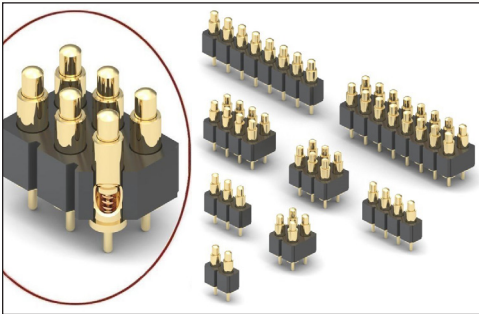

SPRING-LOADED CONNECTORS

SERIES 816 & 818 • 2,54 GRID THROUGH-HOLE MOUNT, MID PROFILE • SINGLE AND DOUBLE ROW STRIPS

- Modular contacts for use on 2,54 grid, available in ten heights from 6,48 to 10,92, supplied in single and double row contact strips
- Precision-machined piston / base and gold-plated components assure a 1,000,000 cycle life durability
- Pistons have a 0,7 mid stroke & 1,4 max. stroke
- Low resistance, high current contacts are rated at 2 amps continuous, 3 amps peak
- High temperature thermoplastic insulators are suitable for surface mount processes
- Both 816 & 818 series contact strips are designed for manual placement into $\varnothing 0,58 \pm 0,08$ plated through-holes in the circuit board prior to intrusive reflow soldering

SINGLE ROW Series 816...00X101

ORDERING INFORMATION

Single Row Series 816...00X101

816-22-0XX-10-00X101
 Specify number of contacts 02-64 Specify contact style 0-9

Double Row Series 818...00X101

818-22-0XX-10-00X101
 Specify number of contacts 04-72 Specify contact style 0-9

CONTACT STYLE	INITIAL HEIGHT A	CONTACT STYLE	INITIAL HEIGHT A
0	6,48	5	8,89
1	6,99	6	9,4
2	7,49	7	9,91
3	8,0	8	10,41
4	8,51	9	10,92

DOUBLE ROW Series 818...00X101

Technical Specifications

Materials:

Contact piston & base: Machined copper alloy plated 0,51 μm , gold over 2,54 μm nickel
 Spring: Beryllium copper-plated 0,25 μm gold
 Insulator: High temperature thermoplastic, rated UL94 V-0