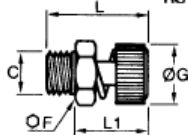

Professionally approved products. Datasheet

0672 Brass, Sintered Bronze 12bar Pneumatic Silencer, Threaded, G 1/4 Male

RS Stock number 724-942

0672 flow control silencer, BSP parallel

body brass
sintered bronze

RS 724-936

RS 724-942

C		F	G	L	L1	L1	kg
1/8	0672 00 10	13	13	22	12,5	16	0,012
1/4	0672 00 13	16	16	27	16,5	19	0,023

technical characteristics

	flow (l/min at 6 bar)						noise level (dBA) at 6 bar
	number of turns						
	0	1	2	3	4	5	
0672 00 10	0	80	190	200	390	430	79
0672 00 13	0	370	530	600	650		87