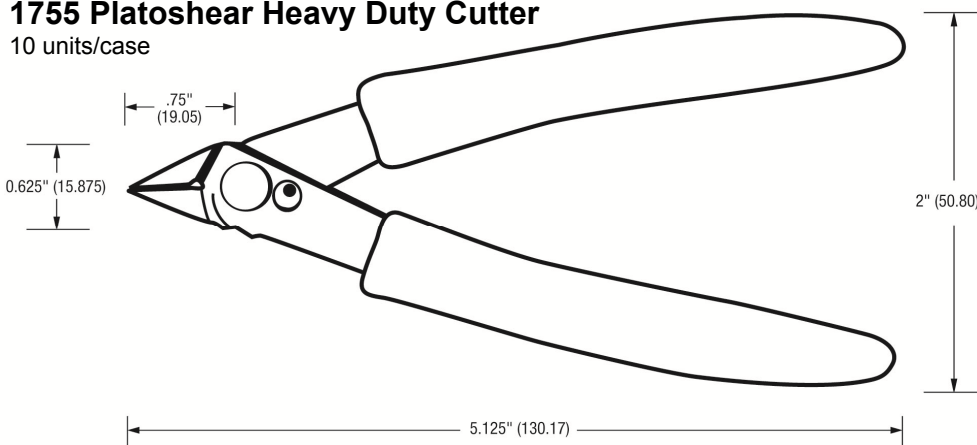

Platoshear Heavy Duty Cutter

Product #1755

Cuts round and flat cable, co-ax, nickel, Kovar, and other wire with a clean shearing cut that reduces cable cut-end distortion. Lightweight design, only 2.5 ounces (71g), significantly reduces operator fatigue.

- For heavy gauge wire
- Cushioned rubber handles
- Spring-back action

Product Dimensions

1755 Platoshear Heavy Duty Cutter

10 units/case

Environmental Policy

We are committed to developing products to ensure a safer and cleaner environment. We will continue to meet and sustain the regulations of all federal, state and local government agencies.