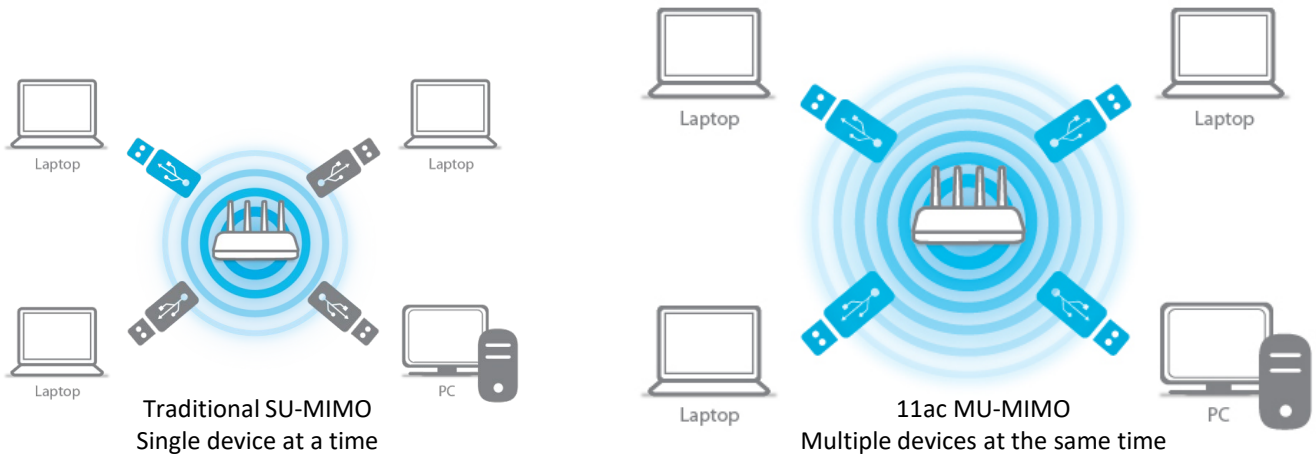

AC1200 Dual-Band MU-MIMO USB 3.0 Adapter

Introduction

The EW-7822UTC is a AC1200 USB 3.0 adapter that can pair with an 11ac MU-MIMO (Multiple User - Multiple Input Multiple Output) router. It upgrades your older laptop or PC to a MU-MIMO device and boosts connectivity with super-speed USB 3.0. The adapter also runs selectable dual-band Wi-Fi at speeds up to 300Mbps on 2.4GHz and 867Mbps on 5GHz.

Super-Speed with 802.11ac

The EW-7822UTC runs ultra-speed 802.11ac Wi-Fi that's almost three times faster than 802.11n. Upgrade your laptop or PC to sport 802.11ac Wi-Fi so you can enjoy online video streaming and multiple data transfers at the fastest speeds.

Meet the Latest USB 3.0

USB 3.0 is up to 10 times faster than USB 2.0 with data transfer rates up to 5Gbps. It's the latest standard in connectivity and enables devices to achieve the superfast speeds which 802.11ac can provide – for faster photos, music, videos, and data.

11ac MU-MIMO

The latest 11ac MU-MIMO (Multiple User - Multiple Input Multiple Output) technology runs four streams and serve multiple devices simultaneously, for the fastest speeds and uninterrupted Wi-Fi connectivity to all devices.