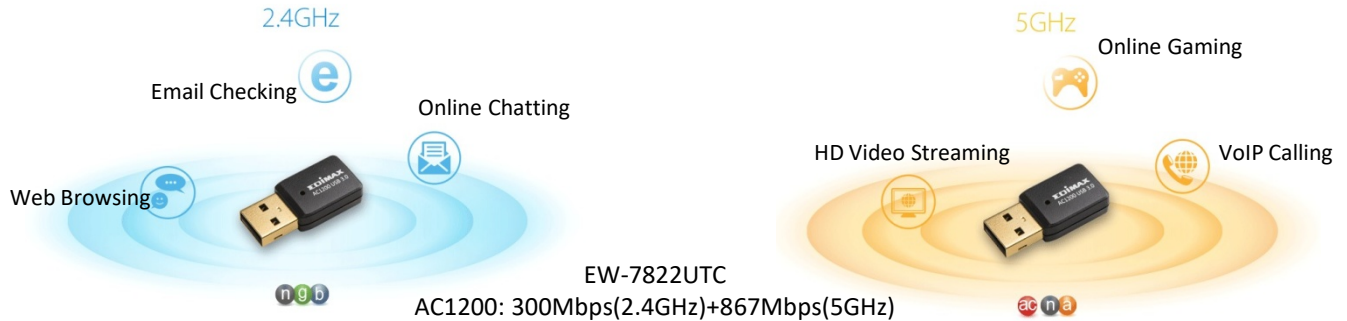

11ac MU-MIMO

The latest 11ac MU-MIMO (Multiple User - Multiple Input Multiple Output) technology runs four streams and serve multiple devices simultaneously, for the fastest speeds and uninterrupted Wi-Fi connectivity to all devices.

MU-MIMO for Non-Stop Streaming

Instantly upgrades your older laptop or PC to the latest 11ac MU-MIMO functionality. Everyone in the room can enjoy smooth surfing, streaming and gaming at the same time when the EW-7822UTC is successfully paired with a MU-MIMO router.

Edimax MU-MIMO Solution

EW-7822UTC
AC1200 MU-MIMO Adapter

RG21S
AC2600 MU-MIMO Router

Dual-Band Flexibility

Experience better performance and greater flexibility with EW-7822UTC for your laptop with dual-band connectivity. Either the 2.4GHz or 5GHz frequency band can be selected with top speeds at 300Mbps and 867Mbps respectively. Surf the internet and check emails on the longer-range 2.4GHz band, or use the high-speed 5GHz band for online gaming and YouTube or Netflix HD streaming.

Beamforming Wi-Fi

Beamforming generates directional-targeted Wi-Fi signals, instead of standard Wi-Fi which radiates outwards. Paired with any beamforming router, the EW-7822UTC's beamforming support enables your Wi-Fi signal to be targeted at your adapter for a stronger, more reliable and efficient Wi-Fi connection. This means better audio quality and HD video streaming as you explore your digital wonderland.