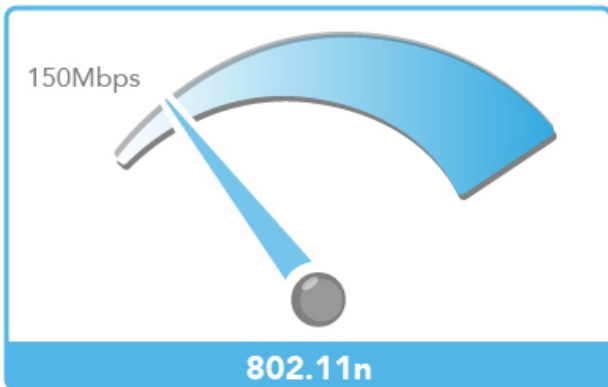

Ultra-Speed with 802.11ac

The EW-7822ULC runs ultra-speed 802.11ac Wi-Fi that's almost three times faster than 802.11n. Upgrade your laptop or PC to sport 802.11ac Wi-Fi so you can enjoy online video streaming and multiple data transfers at the fastest speeds.