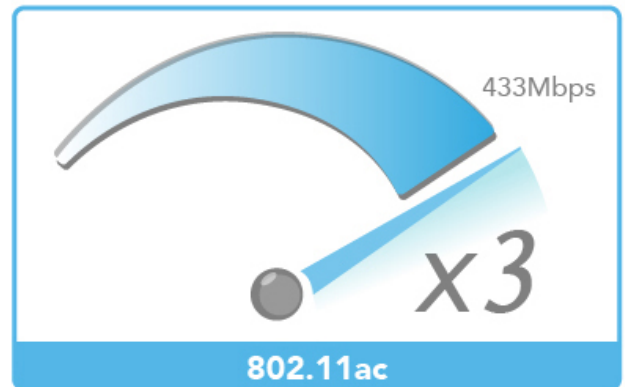

AC1200
Max. speed up to 300Mbps (2.4GHz) & 867Mbps (5GHz)

Dual-Band
Selectable Dual-Band Wi-Fi Connectivity

MU-MIMO
Pair with any MU-MIMO router

Beamforming
Directional signal targeting

Nano Size
Awesome for laptops

AC1200 Dual-Band MU-MIMO USB Adapter

Introduction

The EW-7822ULC is a AC1200 USB adapter that can pair with an 11ac MU-MIMO (Multiple User - Multiple Input Multiple Output) router. It upgrades your older laptop or PC to a MU-MIMO device and runs selectable dual-band Wi-Fi at speeds up to 300Mbps on 2.4GHz and 867Mbps on 5GHz.

Ultra-Speed with 802.11ac

The EW-7822ULC runs ultra-speed 802.11ac Wi-Fi that's almost three times faster than 802.11n. Upgrade your laptop or PC to sport 802.11ac Wi-Fi so you can enjoy online video streaming and multiple data transfers at the fastest speeds.

VS.

Dual-Band Experience

Experience better performance and greater flexibility with EW-7822ULC for your laptop with dual-band connectivity. Either the 2.4GHz or 5GHz frequency band can be selected with top speeds at 300Mbps and 867Mbps respectively. Surf the internet and check emails on the longer-range 2.4GHz band, or use the high-speed 5GHz band for online gaming and YouTube or Netflix HD streaming.