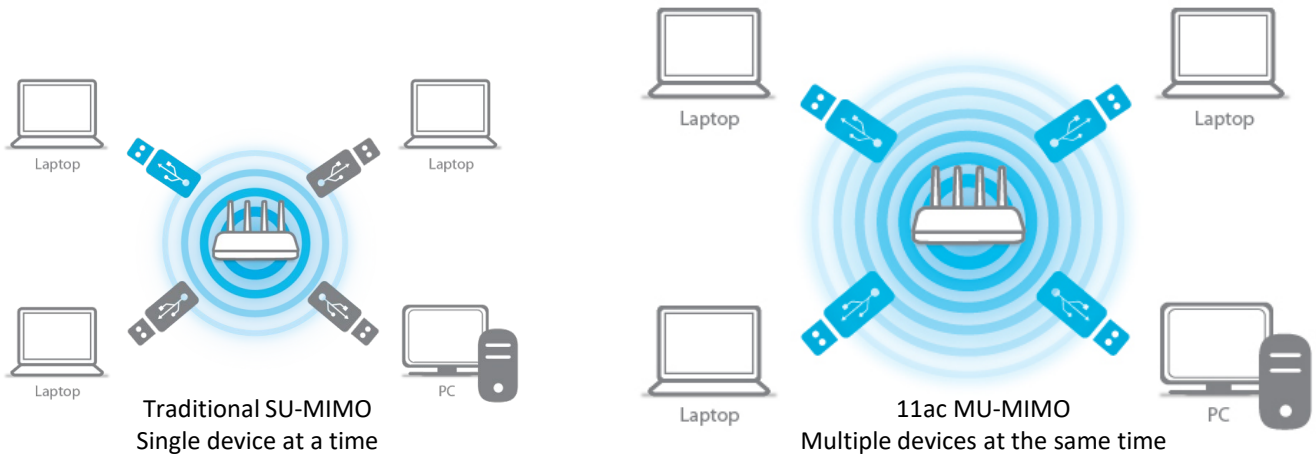

### Dual-Band Experience

Experience better performance and greater flexibility with EW-7822ULC for your laptop with dual-band connectivity. Either the 2.4GHz or 5GHz frequency band can be selected with top speeds at 300Mbps and 867Mbps respectively. Surf the internet and check emails on the longer-range 2.4GHz band, or use the high-speed 5GHz band for online gaming and YouTube or Netflix HD streaming.

### 11ac MU-MIMO

The 11ac MU-MIMO (Multiple User - Multiple Input Multiple Output) technology runs four streams and serve multiple devices simultaneously, for the fastest speeds and uninterrupted Wi-Fi connectivity to all devices.