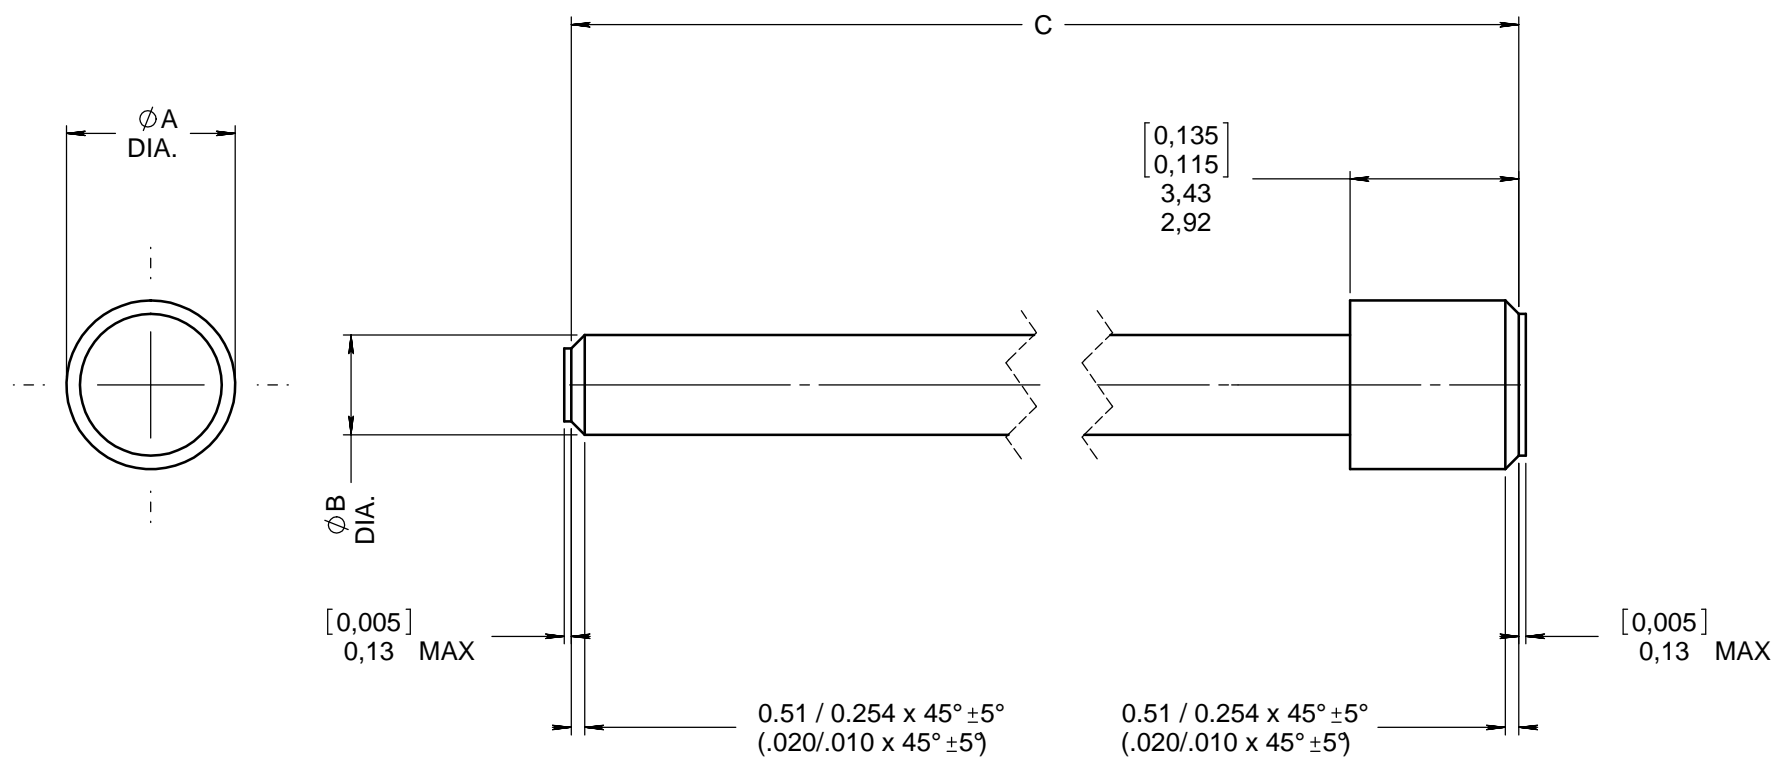

Series  
**DSX**

SEALING PLUGS FOR UNUSED CONTACTS CAVITIES  
ENVIRONMENTAL TYPE CONNECTORS PER MS27488

Issue:  
JAN 25, 2010

Page  
**1/1**

| SIZE | RADIALL P/N | MS P/N       | COLOR  | $\phi A$ DIA.                  | $\phi B$ DIA.                  | C DIMENSION                      |
|------|-------------|--------------|--------|--------------------------------|--------------------------------|----------------------------------|
| 22   | 616910      | MS27488-22-2 | BLACK  | 1.676 (0.066)<br>1.473 (0.058) | 1.143 (0.045)<br>0.965 (0.038) | 12,700 (0.500)<br>11,125 (0.438) |
| 20   | 616911      | MS27488-20-2 | RED    | 2.286 (0.090)<br>2.032 (0.080) | 1.473 (0.058)<br>1.219 (0.048) | 20.447 (0.805)<br>19.177 (0.755) |
| 16   | 616912      | MS27488-16-2 | GREEN  | 3.302 (0.130)<br>3.048 (0.120) | 2.007 (0.079)<br>1.753 (0.069) | 22,149 (0.872)<br>20,879 (0.822) |
| 12   | 616913      | MS27488-12-2 | ORANGE | 4.318 (0.170)<br>4.064 (0.160) | 3.175 (0.125)<br>2.921 (0.115) | 21,361 (0.841)<br>20,091 (0.791) |

**MATERIALS:** PTFE FOLLOWING ASTM-D1710  
OR  
FEP FOLLOWING ASTM-D2116  
OR  
PFA FOLLOWING ASTM-D3307

**IMPORTANT :** DO NOT USE THE PPSU

**USE AND INSTALLATION :** SEE MS27488 (IMPORTANT)

**DIMENSIONS :** mm (inch are given for information only)

This information is given as an indication. In the continual goal to improve our products, we reserve the right to make any modifications judged necessary.

4112\_9311

| CREATION   |            |  |            |            |
|--|------------|--|------------|------------|
| PEN:<br>NOM: GESBERT<br>DATE: 08.06.82<br>APPR.: | JAN 25, 10 | DIMENSION AND COLOUR MATERIALS CHANGED PER MS27488 Rev N - | MONDOT JC. | BROCHET L. |
|  | 31/10/08   | M --> N (#16: C DIM CHANGED) MATERIALS CHANGED             | GELLUSSEAU | BROCHET    |
|  | 26/03/03   | REDRAWN; MS27488M WAS MS27488                              | GOMBERT    | /          |
|  | Issue      | Revisions  | Name       | Approved   |