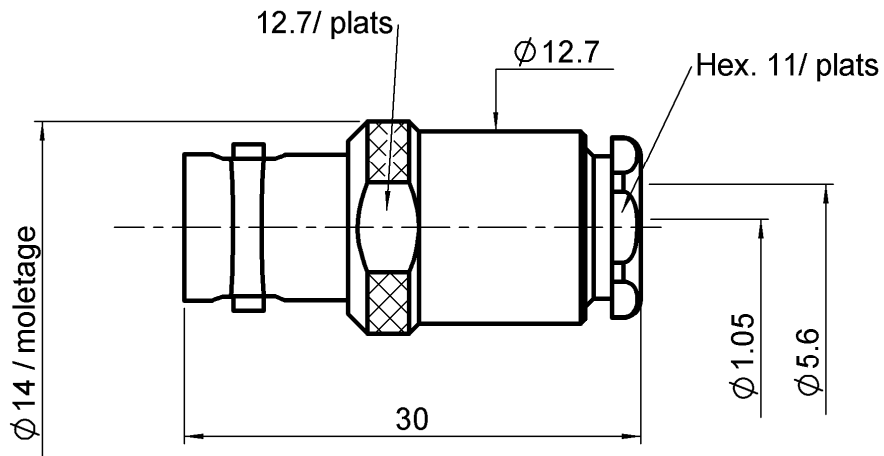

STRAIGHT JACK CLAMP TYPE

R141.207.000

CABLE 5/50 S+D

Series : **BNC**

All dimensions are in mm.

COMPONENTS	MATERIALS	PLATING (µm)
BODY	BRASS	NICKEL 2
CENTER CONTACT	BERYLLIUM COPPER	GOLD 0.5 OVER NICKEL 2
OUTER CONTACT	-	-
INSULATOR	PTFE	-
GASKET	SILICONE RUBBER	-
OTHERS PARTS	BRASS	NICKEL 2
-	-	-
-	-	-

Issue : 0905 C

In the effort to improve our products, we reserve the right to make changes judged to be necessary.

STRAIGHT JACK CLAMP TYPE

R141.207.000

CABLE 5/50 S+D

Series : **BNC**

PACKAGING

Standard	Unit	Other
100	'W' option	Contact us

CABLE ASSEMBLY

Stripping	a	b	c	d	e	f
mm	3,00	9,00	0,00	0,00	1,00	0,00

Assembly instruction : **Clamp 02**

Recommended cable(s)

KX 15
 RG 141
 KX 23
 RG 142 FTX
 RG 58
 RG 142
 RG 400
 RG 223

Characteristics indicated on this data sheet are those that can be achieved with the highest performance cable. Intrinsic limitations of the cable may diminish the performance of the assembly

Recommended torque			
Mating	NA	N.cm	
Panel nut	NA	N.cm	
Clamp nut	450	N.cm	
A/F clamp nut	11,0000	mm	

Mating life	500	Cycles	mini
Weight	16,7000	g	

TOOLING

Part Number	Description	Hexagon
.	.	.

OTHER CHARACTERISTICS