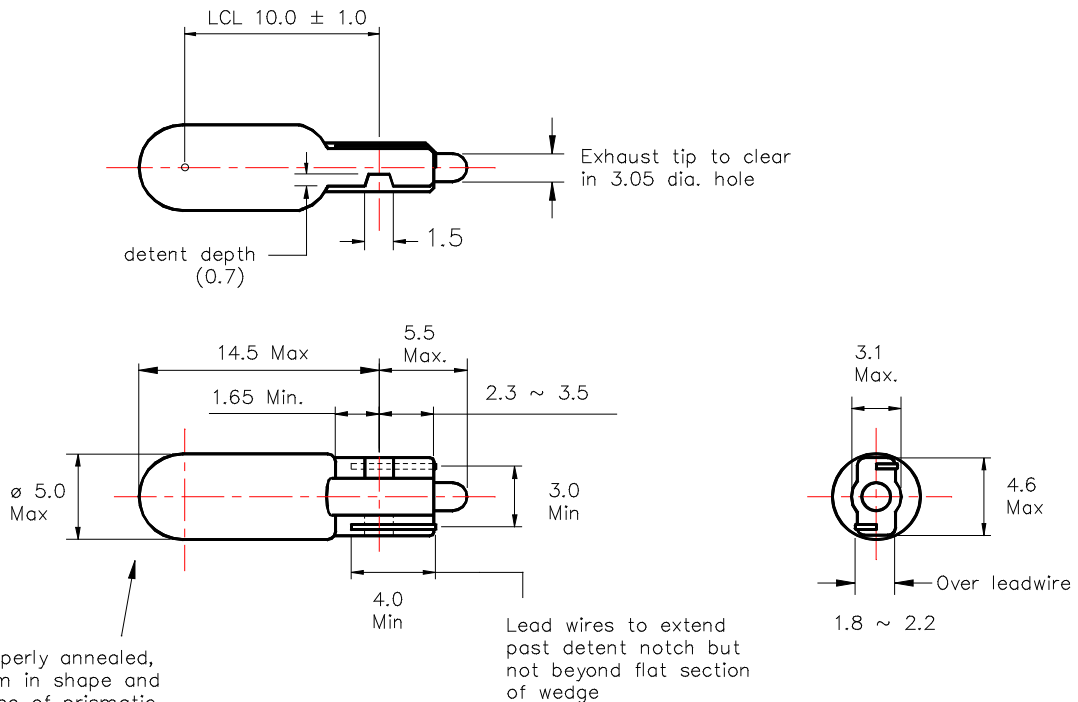

PRODUCT DATA SHEET

Part Number : **1108**

Type	Size	Rating	Description
Incandescent	T5	12V 1W	T-1½ Wedge Base lamp

Dimensions(mm):

Clear glass properly annealed, shall be uniform in shape and substantially free of prismatic action.

TEST VOLTS	CURRENT (mA)			LIGHT OUTPUT (Lm)			LIFE Hours
	Min.	Nom.	Max.	Min.	Nom.	Max.	
12	75	83	91	2.25	3.00	3.75	5000

Notes:

- 1 W2x4.6d in accordance with IEC 61-1, (BS EN 60061-1), sheet 7004-94-x.
- 2 C-2V filament shape
- 3 Bead colour: White or Clear
- 4 RoHS and REACH SVHC compliant
- 5 Lamp marking CML 12V 1W