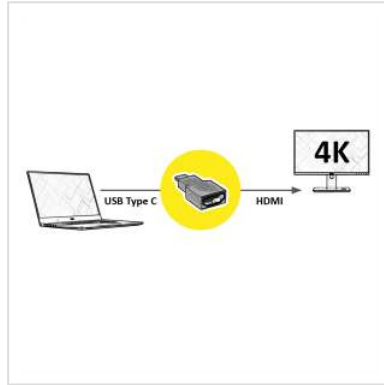

ROLINE Type C - HDMI Adapter, M/F, black

Product No.	12.03.3224
Manufacturer	ROLINE
Manufacturer No.	12.03.3224
EAN (single piece)	7630049616264

Connect a TV, monitor or projector via HDMI to your MacBook, Ultrabook, notebook/laptop, PC or mobile device with USB Type C connection - at resolutions up to 3840x2160 @30Hz!

- USB 3.1 / USB 3.2 Gen 2 Type C to HDMI adapter
- To mirror or expand your screen to a TV, monitor or beamer/projector
- Maximum resolution: 3840x2160 @30Hz
- Plug-in adapter with minimal form factor and solid aluminium housing in grey
- No additional power supply required
- Connections: HDMI socket and USB type C connector

Technical specifications

Manufacturer	ROLINE
Product group	Adapters, Terminators, Converters
Product type	USB-HDMI Adapter
Colour	black
Scope of delivery	adapter
Max. resolution	3840 x 2160 @30Hz (4K, Full HD)
Side 1 connection (PC)	Typ C Male
Side 2 connection (Peripherals)	HDMI Female