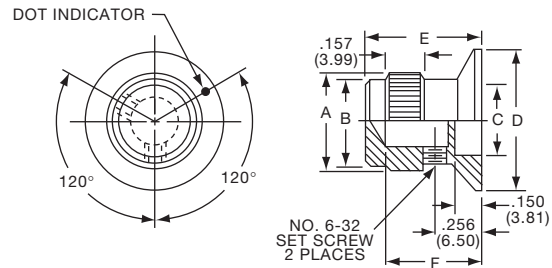

**KE SERIES**

KE900AB1/4

KE500AB1/4

Tyco Knurl Grip with Top Dot Indicator									
Electronics	Alcoswitch	Color	A	B	C	D	E	F	
8-1437621-0	KE500AB1/8	Ntl. - Blk.	.500(12.7)	.126(3.20)	.382(9.70)	.460(11.7)	.625(15.9)	.512(13.0)	
7-1437621-9	KE500AB1/4	Ntl. - Blk.	.500(12.7)	.126(3.20)	.382(9.70)	.460(11.7)	.625(15.9)	.512(13.0)	
8-1437621-1	KE700AB1/4	Ntl. - Blk.	.740(18.8)	.251(6.38)	.630(16.0)	.708(18.0)	.625(15.9)	.512(13.0)	
8-1437621-2	KE900AB1/4	Ntl. - Blk.	.93(23.8)	.251(6.38)	.787(20.0)	.900(22.9)	.625(15.9)	.512(13.0)	
7-1437621-8	KE1250AB1/4	Ntl. - Blk.	1.25(31.8)	.251(6.38)	1.06(26.9)	1.17(29.7)	.625(15.9)	.512(13.0)	

**KES SERIES**

KES500AB1/4

Tyco Knurl Grip with Dot Indicator on Skirt									
Electronics	Alcoswitch	Color	A	B	C	D	E	F	
8-1437621-4	KES500AB1/8	Ntl. - Blk.	.500(12.7)	.460(11.7)	.382(9.70)	.750(19.1)	.625(15.9)	.512(13.0)	
8-1437621-3	KES500AB1/4	Ntl. - Blk.	.500(12.7)	.460(11.7)	.382(9.70)	.750(19.1)	.625(15.9)	.512(13.0)	
8-1437621-5	KES700AB1/4	Ntl. - Blk.	.750(19.1)	.710(18.1)	.630(16.0)	1.13(28.7)	.625(15.9)	.512(13.0)	
	KES900AB1/4	Ntl. - Blk.	.937(23.8)	.897(22.8)	.787(20.0)	1.44(36.6)	.625(15.9)	.512(13.0)	