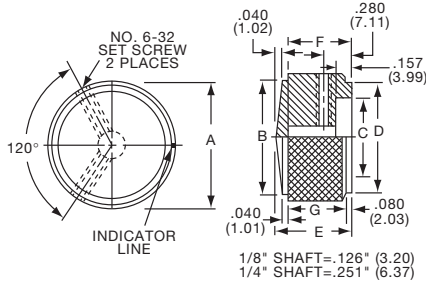

**Knobs, Machined Aluminum**

**KD SERIES**

KD1250B1/4

Tyco Diamond Knurl with Indicator Line									
Electronics	Alcoswitch	Color	A	B	C	D	E	F	G
7-1437621-1	KD500A1/8	Natural	.500(12.7)	.430(10.9)	.380(9.65)	.430(10.9)	.630(16.0)	.510(13.0)	.470(11.9)
7-1437621-0	KD500A1/4	Natural	.500(12.7)	.430(10.9)	.380(9.65)	.430(10.9)	.630(16.0)	.510(13.0)	.470(11.9)
7-1437621-3	KD500B1/8	Black	.500(12.7)	.430(10.9)	.380(9.65)	.430(10.9)	.630(16.0)	.510(13.0)	.470(11.9)
7-1437621-2	KD500B1/4	Black	.500(12.7)	.430(10.9)	.380(9.65)	.430(10.9)	.630(16.0)	.510(13.0)	.470(11.9)
7-1437621-4	KD700A1/4	Natural	.750(19.1)	.660(16.8)	.590(15.0)	.660(16.8)	.630(16.0)	.510(13.0)	.470(11.9)
7-1437621-5	KD700B1/4	Black	.750(19.1)	.660(16.8)	.590(15.0)	.660(16.8)	.630(16.0)	.510(13.0)	.470(11.9)
7-1437621-6	KD900A1/4	Natural	.940(23.9)	.820(20.8)	.710(18.0)	.820(20.8)	.630(16.0)	.510(13.0)	.470(11.9)
7-1437621-7	KD900B1/4	Black	.940(23.9)	.820(20.8)	.710(18.0)	.820(20.8)	.630(16.0)	.510(13.0)	.470(11.9)
6-1437621-8	KD1250A1/4	Natural	1.25(31.8)	1.11(28.2)	.980(24.9)	1.11(28.2)	.750(19.1)	.630(16.0)	.590(15.0)
6-1437621-9	KD1250B1/4	Black	1.25(31.8)	1.11(28.2)	.980(24.9)	1.11(28.2)	.750(19.1)	.630(16.0)	.590(15.0)

**KE SERIES**

KE900AB1/4

KE500AB1/4

Tyco Knurl Grip with Top Dot Indicator									
Electronics	Alcoswitch	Color	A	B	C	D	E	F	
8-1437621-0	KE500AB1/8	Ntl. - Blk.	.500(12.7)	.126(3.20)	.382(9.70)	.460(11.7)	.625(15.9)	.512(13.0)	
7-1437621-9	KE500AB1/4	Ntl. - Blk.	.500(12.7)	.126(3.20)	.382(9.70)	.460(11.7)	.625(15.9)	.512(13.0)	
8-1437621-1	KE700AB1/4	Ntl. - Blk.	.740(18.8)	.251(6.38)	.630(16.0)	.708(18.0)	.625(15.9)	.512(13.0)	
8-1437621-2	KE900AB1/4	Ntl. - Blk.	.93(23.8)	.251(6.38)	.787(20.0)	.900(22.9)	.625(15.9)	.512(13.0)	
7-1437621-8	KE1250AB1/4	Ntl. - Blk.	1.25(31.8)	.251(6.38)	1.06(26.9)	1.17(29.7)	.625(15.9)	.512(13.0)	