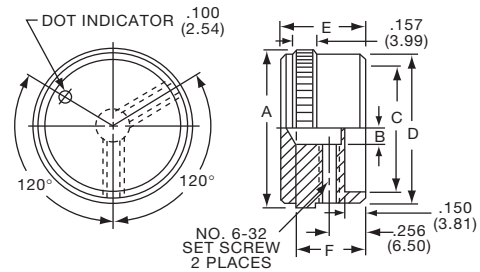

**Knobs, Machined Aluminum**

**KD SERIES**

KD1250B1/4

Tyco Diamond Knurl with Indicator Line									
Electronics	Alcoswitch	Color	A	B	C	D	E	F	G
7-1437621-1	KD500A1/8	Natural	.500(12.7)	.430(10.9)	.380(9.65)	.430(10.9)	.630(16.0)	.510(13.0)	.470(11.9)
7-1437621-0	KD500A1/4	Natural	.500(12.7)	.430(10.9)	.380(9.65)	.430(10.9)	.630(16.0)	.510(13.0)	.470(11.9)
7-1437621-3	KD500B1/8	Black	.500(12.7)	.430(10.9)	.380(9.65)	.430(10.9)	.630(16.0)	.510(13.0)	.470(11.9)
7-1437621-2	KD500B1/4	Black	.500(12.7)	.430(10.9)	.380(9.65)	.430(10.9)	.630(16.0)	.510(13.0)	.470(11.9)
7-1437621-4	KD700A1/4	Natural	.750(19.1)	.660(16.8)	.590(15.0)	.660(16.8)	.630(16.0)	.510(13.0)	.470(11.9)
7-1437621-5	KD700B1/4	Black	.750(19.1)	.660(16.8)	.590(15.0)	.660(16.8)	.630(16.0)	.510(13.0)	.470(11.9)
7-1437621-6	KD900A1/4	Natural	.940(23.9)	.820(20.8)	.710(18.0)	.820(20.8)	.630(16.0)	.510(13.0)	.470(11.9)
7-1437621-7	KD900B1/4	Black	.940(23.9)	.820(20.8)	.710(18.0)	.820(20.8)	.630(16.0)	.510(13.0)	.470(11.9)
6-1437621-8	KD1250A1/4	Natural	1.25(31.8)	1.11(28.2)	.980(24.9)	1.11(28.2)	.750(19.1)	.630(16.0)	.590(15.0)
6-1437621-9	KD1250B1/4	Black	1.25(31.8)	1.11(28.2)	.980(24.9)	1.11(28.2)	.750(19.1)	.630(16.0)	.590(15.0)

**KE SERIES**

KE900AB1/4

KE500AB1/4

Tyco Knurl Grip with Top Dot Indicator									
Electronics	Alcoswitch	Color	A	B	C	D	E	F	
8-1437621-0	KE500AB1/8	Ntl. - Blk.	.500(12.7)	.126(3.20)	.382(9.70)	.460(11.7)	.625(15.9)	.512(13.0)	
7-1437621-9	KE500AB1/4	Ntl. - Blk.	.500(12.7)	.126(3.20)	.382(9.70)	.460(11.7)	.625(15.9)	.512(13.0)	
8-1437621-1	KE700AB1/4	Ntl. - Blk.	.740(18.8)	.251(6.38)	.630(16.0)	.708(18.0)	.625(15.9)	.512(13.0)	
8-1437621-2	KE900AB1/4	Ntl. - Blk.	.93(23.8)	.251(6.38)	.787(20.0)	.900(22.9)	.625(15.9)	.512(13.0)	
7-1437621-8	KE1250AB1/4	Ntl. - Blk.	1.25(31.8)	.251(6.38)	1.06(26.9)	1.17(29.7)	.625(15.9)	.512(13.0)	