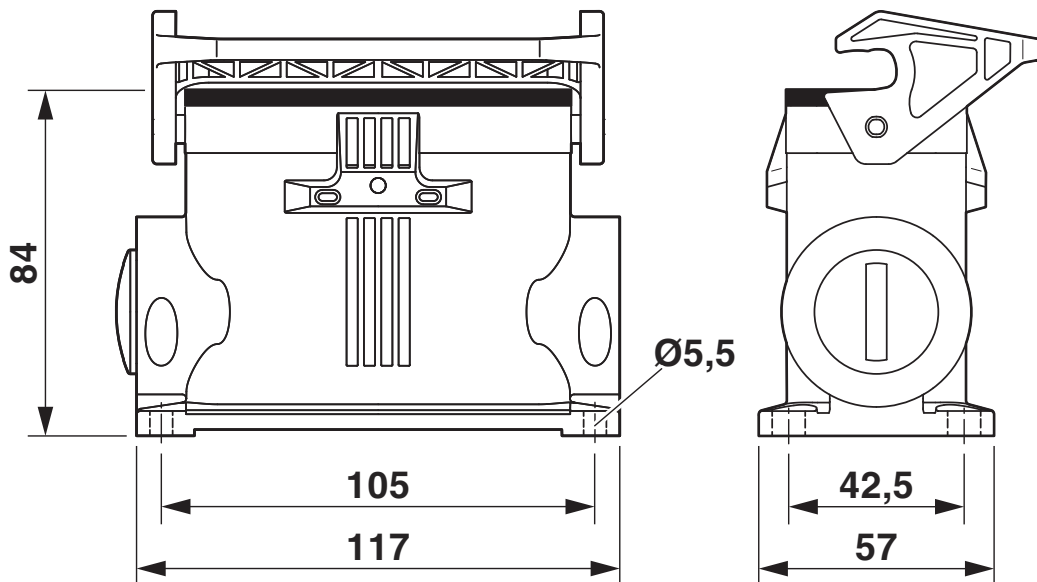

Dimensions

Dimensional drawing	
Width	57 mm
Height	84.7 mm
Length	117.5 mm
Hole diameter	5.5 mm

Material specifications

Flammability rating according to UL 94	V0 (Interlock)
Seal material	NBR, conductive
Housing material	Die-cast aluminum, salt water resistant
Housing surface material	uncoated
Locking latch material	PA
Impact strength	IK08

HC-STA-B16-SHWS-2SSM32-ELC-AL - Housing

1082587

<https://www.phoenixcontact.com/us/products/1082587>

Drawings

Dimensional drawing

Dimensional drawing

1082587

<https://www.phoenixcontact.com/us/products/1082587>