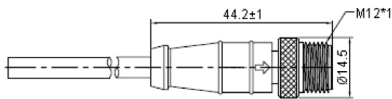

Male Straight Plug, Molding Type, PVC Cable

Connector Type

Current Rating	Contact	IP Rating
5A	3	IP 67
	4	
	5	
2A	8	

Male R/A Plug, Molding Type, PVC Cable

Connector Type

Current Rating	Contact	IP Rating
5A	3	IP 67
	4	
	5	
2A	8	

Panel, Female, Solder Type, Rear Mount

Connector Type

Current Rating	Contact	IP Rating
5A	3	IP 67 & IP 68
	4	
	5	
2A	8	

Panel, Female, Solder Type, Front Mount

Connector Type

Current Rating	Contact	IP Rating
5A	3	IP 67 & IP 68
	4	
	5	
2A	8	