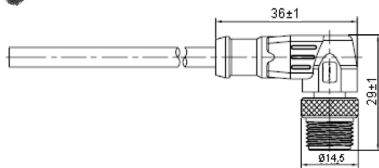

Male Straight Plug, Molding Type, PVC Cable

Connector Type

Current Rating	Contact	IP Rating
5A	3	IP 67
	4	
	5	
2A	8	

Male R/A Plug, Molding Type, PVC Cable

Connector Type

Current Rating	Contact	IP Rating
5A	3	IP 67
	4	
	5	
2A	8	

Panel, Female, Solder Type, Rear Mount

Connector Type

Current Rating	Contact	IP Rating
5A	3	IP 67 & IP 68
	4	
	5	
2A	8	

Panel, Female, Solder Type, Front Mount

Connector Type

Current Rating	Contact	IP Rating
5A	3	IP 67 & IP 68
	4	
	5	
2A	8	

Dimensions : Millimetres