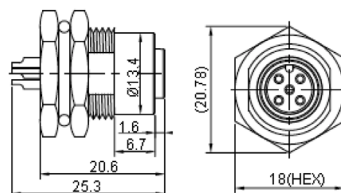

Male Straight Plug, Molding Type, PVC Cable

Connector Type

Current Rating	Contact	IP Rating
5A	3	IP 67
	4	
	5	
2A	8	

Male R/A Plug, Molding Type, PVC Cable

Connector Type

Current Rating	Contact	IP Rating
5A	3	IP 67
	4	
	5	
2A	8	

Panel, Female, Solder Type, Rear Mount

Connector Type

Current Rating	Contact	IP Rating
5A	3	IP 67 & IP 68
	4	
	5	
2A	8	

Panel, Female, Solder Type, Front Mount

Connector Type

Current Rating	Contact	IP Rating
5A	3	IP 67 & IP 68
	4	
	5	
2A	8	

Dimensions : Millimetres