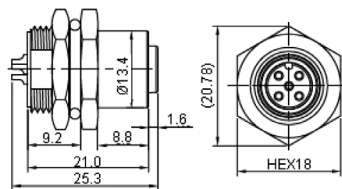

Male Straight Plug, Molding Type, PVC Cable

Connector Type

Current Rating	Contact	IP Rating
5A	3	IP 67
	4	
	5	
2A	8	

Male R/A Plug, Molding Type, PVC Cable

Connector Type

Current Rating	Contact	IP Rating
5A	3	IP 67
	4	
	5	
2A	8	

Panel, Female, Solder Type, Rear Mount

Connector Type

Current Rating	Contact	IP Rating
5A	3	IP 67 & IP 68
	4	
	5	
2A	8	

Panel, Female, Solder Type, Front Mount

Connector Type

Current Rating	Contact	IP Rating
5A	3	IP 67 & IP 68
	4	
	5	
2A	8	

Dimensions : Millimetres