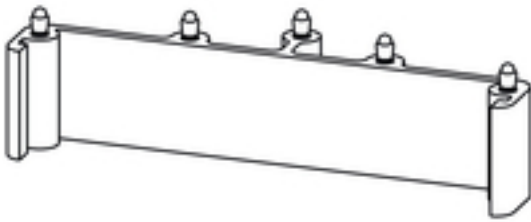

**ZW 5 RS OR****Weidmüller Interface GmbH & Co. KG**

Klingenbergstraße 26

D-32758 Detmold

Germany

www.weidmueller.com

The RS 70 profile is supplied in fixed lengths. The desired length is obtained by connecting the individual pieces together. The PCB is pushed into the side of the profile. End cover plates close off the sides of the profile.. Elements for terminal rails and direct mounting are available here. The clip-on feet are permanently attached to the profile. Marking options are integrated into the side pieces.

### Dimensions and weights

Height	33.5 mm	Height (inches)	1.319 inch
Width	5 mm	Width (inches)	0.197 inch
Net weight	1.35 g		