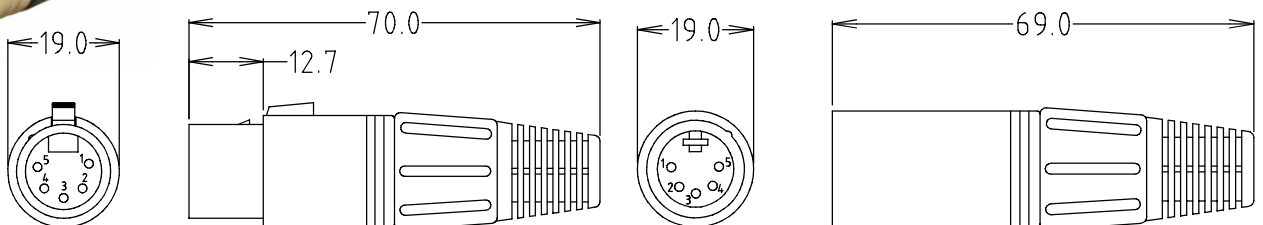

**FC6160** - 5 PIN MALE XLR PLUG 5APM/M  
**FC6161** - 5 PIN MALE XLR PLUG 5APM/BM

**FC6180** - 7 PIN MALE PLUG 7APM/M

TYPICAL DIMENSIONS

APF

APM