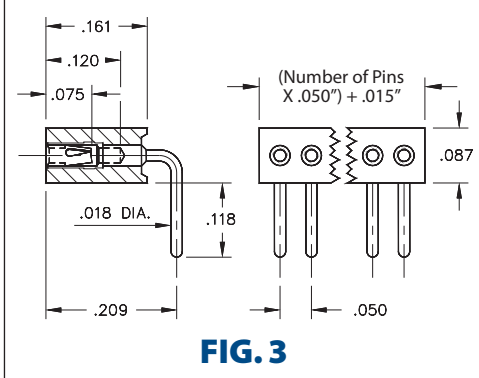

INTERCONNECTS

SERIES 850, 851, 852, 853 • 050" GRID RIGHT ANGLE HEADERS AND SOCKETS • SINGLE AND DOUBLE ROW STRIPS

FIG. 1

FIG. 2

FIG. 3

FIG. 4

- Series 850 and 851 interconnects are available in single and double row form
- Series 850 & 852 headers use MM #4006-1 and #4006-2 pins. See page 208 for details
- Series 851 & 853 sockets use MM #4890-1 and #4890-2 receptacles that accept pin diameters from .015"-.021". See page 160 for details
- Receptacles use Hi-Rel, 3-finger BeCu #11 contact rated at 3 amps. See page 251 for details
- Insulators are high temperature thermoplastic, suitable for all soldering operations

ORDERING INFORMATION

FIG. 1	Series 850...001	Single Row Right Angle Pin Header
	850-XX-0- -20-001000 Specify number of pins 01-50	
FIG. 2	Series 852...001	Double Row Right Angle Pin Header
	852-XX- -20-001000 Specify number of pins 002-100	

XX=Plating Code
See Below

For
Electrical, Mechanical
& Environmental Data,
See page 264

SPECIFY PLATING CODE XX=	10	90	40	
Pin Plating	10 μ" Au	200 μ" Sn/Pb	200 μ" Sn	

FIG. 3	Series 851...001	Single Row Right Angle Socket
	851-XX-0- -20-001000 Specify number of pins 01-50	
FIG. 4	Series 853...001	Double Row Right Angle Socket
	853-XX- -20-001000 Specify number of pins 002-100	

XX=Plating Code
See Below

For
Electrical, Mechanical
& Environmental Data,
See page 264

SPECIFY PLATING CODE XX=		93	99	43	47
Sleeve (Pin)		200 μ" Sn/Pb	200 μ" Sn/Pb	200 μ" Sn	200 μ" Sn
Contact (Clip)		30 μ" Au	100 μ" Sn/Pb	30 μ" Au	Au Flash