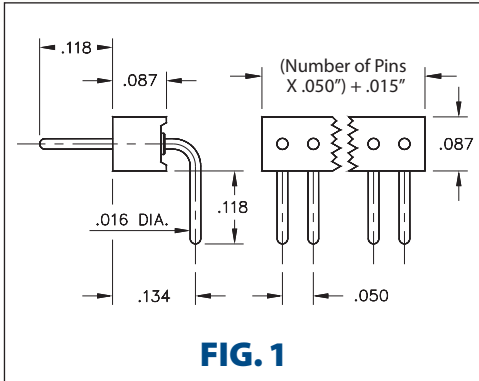

INTERCONNECTS

SERIES 850, 851, 852, 853 • 050" GRID RIGHT ANGLE HEADERS AND SOCKETS • SINGLE AND DOUBLE ROW STRIPS

FIG. 1

FIG. 2

FIG. 3

FIG. 4

- Series 850 and 851 interconnects are available in single and double row form
- Series 850 & 852 headers use MM #4006-1 and #4006-2 pins. See page 208 for details
- Series 851 & 853 sockets use MM #4890-1 and #4890-2 receptacles that accept pin diameters from .015"-.021". See page 160 for details
- Receptacles use Hi-Rel, 3-finger BeCu #11 contact rated at 3 amps. See page 251 for details
- Insulators are high temperature thermoplastic, suitable for all soldering operations

ORDERING INFORMATION

FIG. 1	Series 850...001	Single Row Right Angle Pin Header
	850-XX-0- -20-001000 Specify number of pins 01-50	
FIG. 2	Series 852...001	Double Row Right Angle Pin Header
	852-XX- -20-001000 Specify number of pins 002-100	

XX=Plating Code
See Below

For
Electrical, Mechanical
& Environmental Data,
See page 264

SPECIFY PLATING CODE XX=	10	90	40	
Pin Plating	10 μ" Au	200 μ" Sn/Pb	200 μ" Sn	

FIG. 3	Series 851...001	Single Row Right Angle Socket
	851-XX-0- -20-001000 Specify number of pins 01-50	
FIG. 4	Series 853...001	Double Row Right Angle Socket
	853-XX- -20-001000 Specify number of pins 002-100	

XX=Plating Code
See Below

For
Electrical, Mechanical
& Environmental Data,
See page 264

SPECIFY PLATING CODE XX=		93	99	43	47
Sleeve (Pin)		200 μ" Sn/Pb	200 μ" Sn/Pb	200 μ" Sn	200 μ" Sn
Contact (Clip)		30 μ" Au	100 μ" Sn/Pb	30 μ" Au	Au Flash