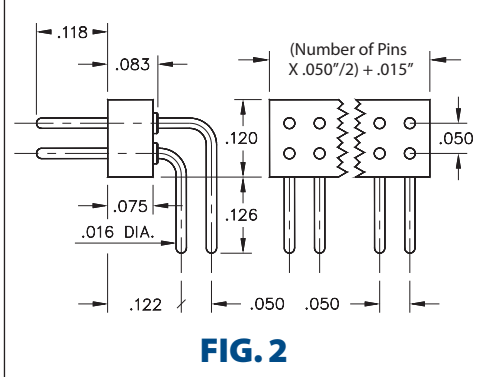

INTERCONNECTS

SERIES 850, 851, 852, 853 • 050" GRID RIGHT ANGLE HEADERS AND SOCKETS • SINGLE AND DOUBLE ROW STRIPS

FIG. 1

FIG. 2

FIG. 3

FIG. 4

- Series 850 and 851 interconnects are available in single and double row form
- Series 850 & 852 headers use MM #4006-1 and #4006-2 pins. See page 208 for details
- Series 851 & 853 sockets use MM #4890-1 and #4890-2 receptacles that accept pin diameters from .015"-.021". See page 160 for details
- Receptacles use Hi-Rel, 3-finger BeCu #11 contact rated at 3 amps. See page 251 for details
- Insulators are high temperature thermoplastic, suitable for all soldering operations

ORDERING INFORMATION

FIG. 1	Series 850...001	Single Row Right Angle Pin Header
	850-XX-0- -20-001000 Specify number of pins 01-50	
FIG. 2	Series 852...001	Double Row Right Angle Pin Header
	852-XX- -20-001000 Specify number of pins 002-100	

XX=Plating Code
See Below

For
Electrical, Mechanical
& Environmental Data,
See page 264

SPECIFY PLATING CODE XX=	10	90	40	
Pin Plating	10 μ" Au	200 μ" Sn/Pb	200 μ" Sn	

FIG. 3	Series 851...001	Single Row Right Angle Socket
	851-XX-0- -20-001000 Specify number of pins 01-50	
FIG. 4	Series 853...001	Double Row Right Angle Socket
	853-XX- -20-001000 Specify number of pins 002-100	

XX=Plating Code
See Below

For
Electrical, Mechanical
& Environmental Data,
See page 264

SPECIFY PLATING CODE XX=		93	99	43	47
Sleeve (Pin)		200 μ" Sn/Pb	200 μ" Sn/Pb	200 μ" Sn	200 μ" Sn
Contact (Clip)		30 μ" Au	100 μ" Sn/Pb	30 μ" Au	Au Flash