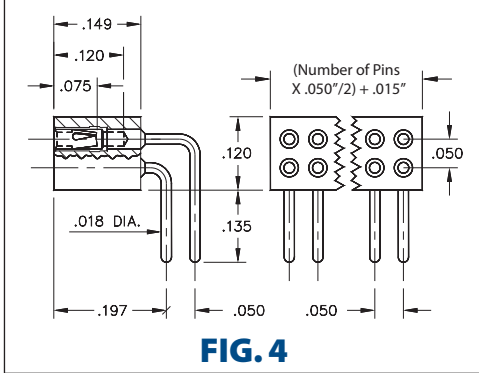

INTERCONNECTS

SERIES 850, 851, 852, 853 • 050" GRID RIGHT ANGLE HEADERS AND SOCKETS • SINGLE AND DOUBLE ROW STRIPS

FIG. 1

FIG. 2

FIG. 3

FIG. 4

- Series 850 and 851 interconnects are available in single and double row form
- Series 850 & 852 headers use MM #4006-1 and #4006-2 pins. See page 208 for details
- Series 851 & 853 sockets use MM #4890-1 and #4890-2 receptacles that accept pin diameters from .015"-.021". See page 160 for details
- Receptacles use Hi-Rel, 3-finger BeCu #11 contact rated at 3 amps. See page 251 for details
- Insulators are high temperature thermoplastic, suitable for all soldering operations

ORDERING INFORMATION

FIG. 1	Series 850...001	Single Row Right Angle Pin Header
	850-XX-0- -20-001000 Specify number of pins 01-50	
FIG. 2	Series 852...001	Double Row Right Angle Pin Header
	852-XX- -20-001000 Specify number of pins 002-100	

XX=Plating Code
See Below

For
Electrical, Mechanical
& Environmental Data,
See page 264

SPECIFY PLATING CODE XX=	10	90	40	
Pin Plating	10 μ" Au	200 μ" Sn/Pb	200 μ" Sn	

FIG. 3	Series 851...001	Single Row Right Angle Socket
	851-XX-0- -20-001000 Specify number of pins 01-50	
FIG. 4	Series 853...001	Double Row Right Angle Socket
	853-XX- -20-001000 Specify number of pins 002-100	

XX=Plating Code
See Below

For
Electrical, Mechanical
& Environmental Data,
See page 264

SPECIFY PLATING CODE XX=		93	99	43	47
Sleeve (Pin)		200 μ" Sn/Pb	200 μ" Sn/Pb	200 μ" Sn	200 μ" Sn
Contact (Clip)		30 μ" Au	100 μ" Sn/Pb	30 μ" Au	Au Flash