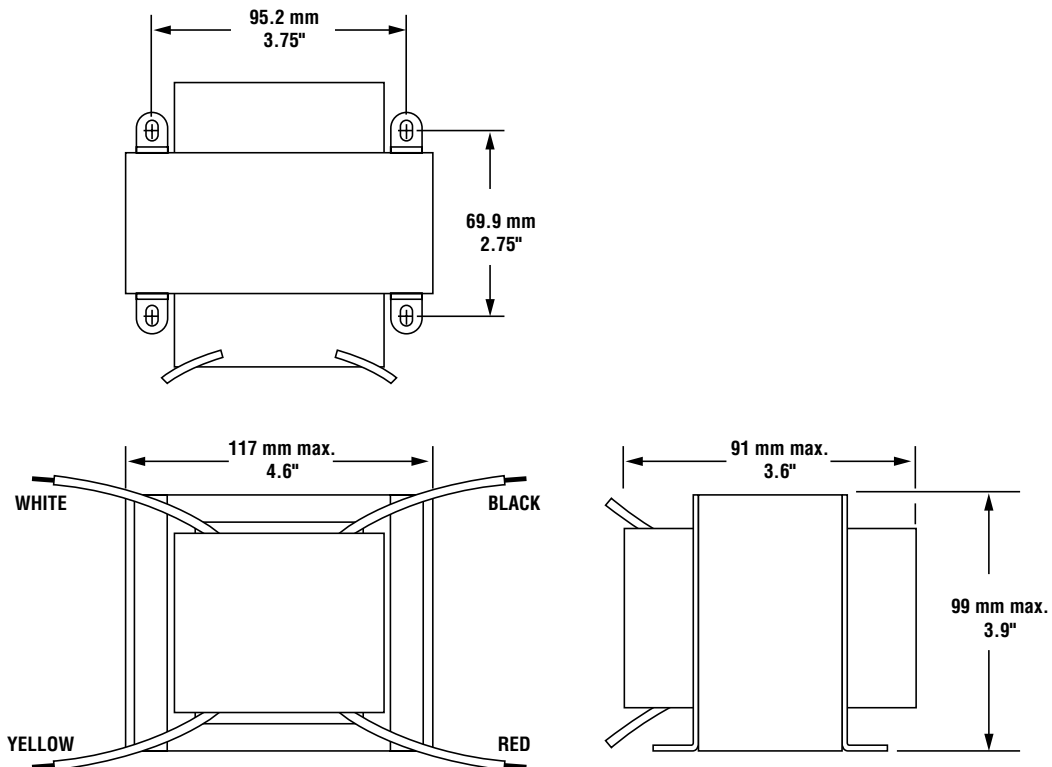

BMHPS Heated Enclosure Power Supply

Power Transformer for Heated Enclosure Windows

Models

Model Number	Description	Primary	Secondary
BMHPS4	Power Supply for Two BMHE4 Enclosures	105 to 130V ac	23V ac
BMHPS5	Power Supply for Two BMHE5 Enclosures		27V ac
BMHPS6	Power Supply for Two BMHE6 Enclosures	210 to 230V ac	29V ac
BMHPS6-74232	Power Supply for Two BMHE6 Enclosures		

Connections

Dimensions

Mouser Electronics

Authorized Distributor

Click to View Pricing, Inventory, Delivery & Lifecycle Information:

[Banner Engineering:](#)

[BMHPS5](#) [BMHPS6](#)