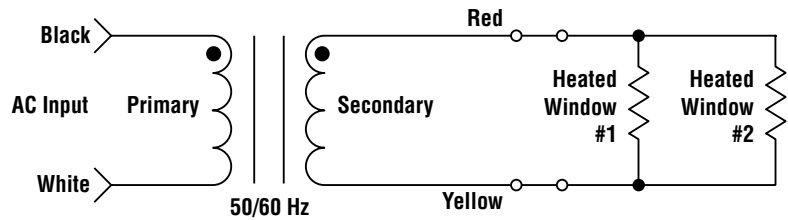

Connections