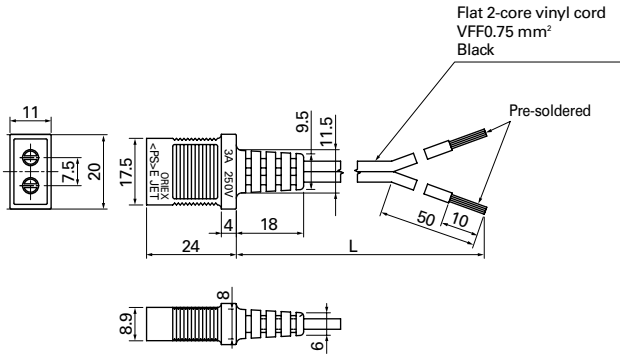

**Products compliant with electrical appliance and material safety law**

**For 80×80×25 mm, 80×80×38 mm, 92×92×25 mm,  
120×120×25 mm**

Model no.	Power cord length [L] (mm)	Mass (g)
489-016-L10	1000	34
489-016-L21	2100	64

● Be careful not to damage the plug/cord when taking them out of the package.