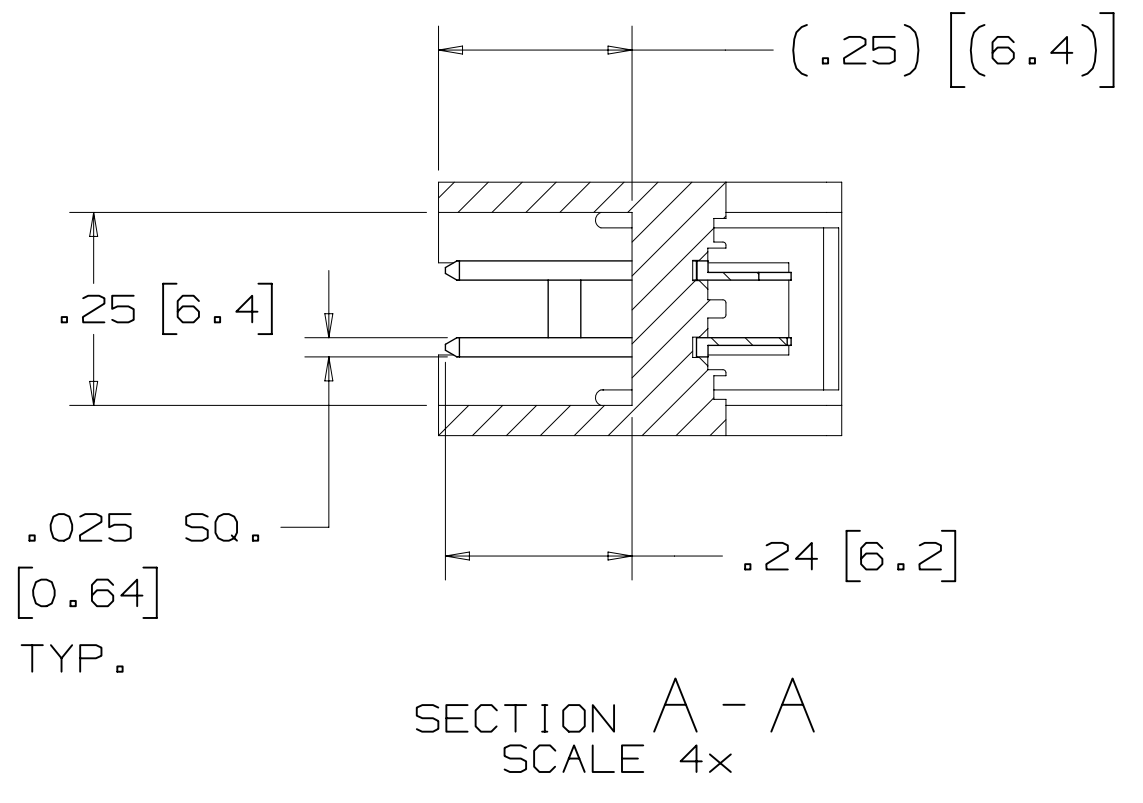

3M™ WIREMOUNT PLUG, 4600 SERIES
 .100 X .100, LATCH/EJECT CONNECTOR FOR .050" PITCH CABLE

- NOTES
- 1 POLARIZATION OF 10 POSITION PRODUCT CAN BE EITHER:
 - CENTER NOTCH B: 4610-XX5X
 - NOTCH C: 4610-XX0X.
 - 2 NOTCHES A AND C WILL ACCOMMODATE 3M POLARIZATION KEY PART NO. 3518.

3M ELECTRONICS MATERIALS SOLUTIONS DIVISION
 INTERCONNECT SOLUTIONS
<http://www.3M.com/interconnect>
 3M IS A TRADEMARK OF 3M COMPANY.
 FOR TECHNICAL, SALES OR ORDERING
 INFORMATION CALL 800-225-5373

DESIGN REFERENCE	NEXT ASSEMBLY	REV	ECO	ISSUE DATE AND DESCRIPTION	DRFT	CHKD	
DIVISION	DIVISION CODE	DATE	DATE	DATE	DATE	DATE	
	EMSD	CASTIGLIONE	FEB 10, 2021	MFG			
DO NOT SCALE DRAWING	SCALE 2/1	TOLERANCES EXCEPT AS NOTED					
THIRD ANGLE PROJECTION	INTERPRET PER ASME Y14.5 - 2018	INCHES: .00 ±.01, .000 ±.005, .0000 ±.0002					
MAX SURFACE ROUGHNESS	MARKED ONLY	MILLIMETERS: 0, .00 ±, .000 ±					
3M ELECTRONICS MATERIALS SOLUTIONS DIVISION		3M COMPANY		3M COPYR [GHT] 2021		This document and the information it contains are 3M property and may not be reproduced or further distributed without 3M permission, or used or disclosed other than for 3M authorized purposes. All rights reserved.	
TITLE		CAGE NUMBER		DRAWING NO.		REV.	
WIREMOUNT PLUG CONN., LATCH/EJECT, .100 X .100		D 78-5100-0086-8		E		E	
MODEL		4600		SHT		2 OF 4	