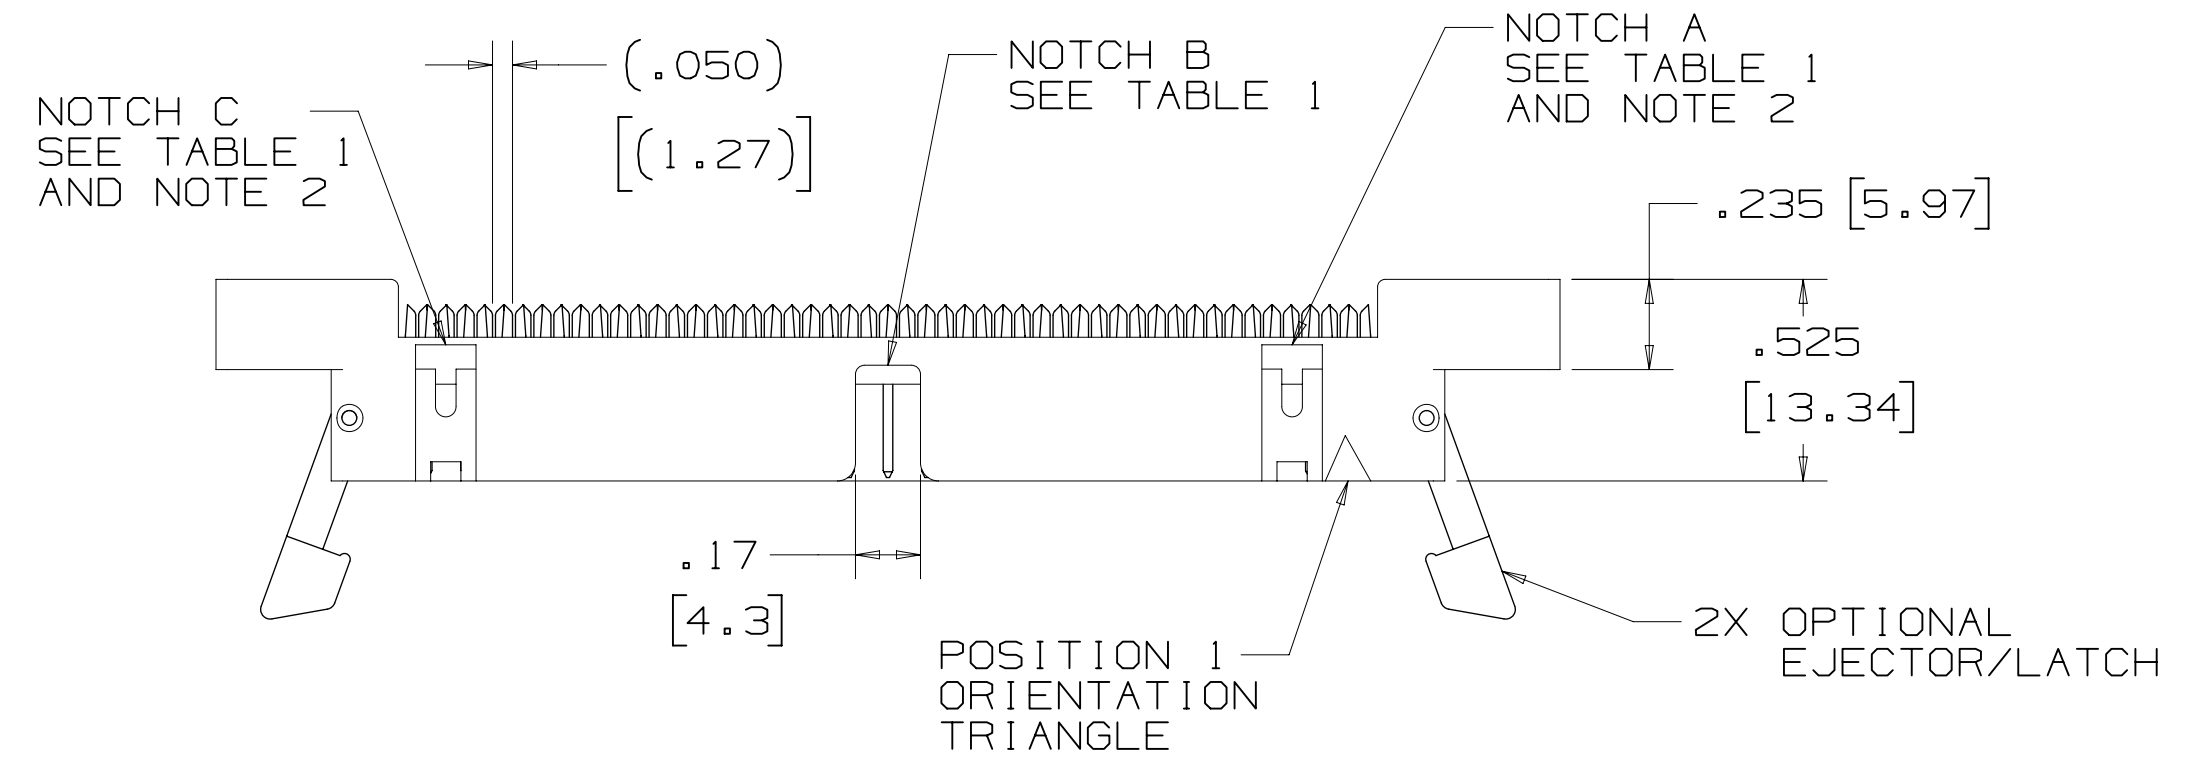

3M™ WIREMOUNT PLUG, 4600 SERIES
 .100 X .100, LATCH/EJECT CONNECTOR FOR .050" PITCH CABLE

- NOTES
- 1 POLARIZATION OF 10 POSITION PRODUCT CAN BE EITHER:
 - CENTER NOTCH B: 4610-XX5X
 - NOTCH C: 4610-XX0X.
 - 2 NOTCHES A AND C WILL ACCOMMODATE 3M POLARIZATION KEY PART NO. 3518.

3M ELECTRONICS MATERIALS SOLUTIONS DIVISION
 INTERCONNECT SOLUTIONS
<http://www.3M.com/interconnect>
 3M IS A TRADEMARK OF 3M COMPANY.
 FOR TECHNICAL, SALES OR ORDERING
 INFORMATION CALL 800-225-5373

DESIGN REFERENCE	NEXT ASSEMBLY	REV	ECO	ISSUE DATE AND DESCRIPTION	DRFT	CHKD	
DIVISION	DIVISION CODE	DATE	DATE	DATE	DATE	DATE	
	EMSD	CASTIGLIONE	FEB 10, 2021	MFG			
DO NOT SCALE DRAWING	SCALE 2/1	TOLERANCES EXCEPT AS NOTED					
THIRD ANGLE PROJECTION	INTERPRET PER ASME Y14.5 - 2018	INCHES: .00 ±.01, .000 ±.005, .0000 ±.0002					
MAX SURFACE ROUGHNESS	MARKED ONLY	MILLIMETERS: 0, .00 ±, .000 ±					
3M ELECTRONICS MATERIALS SOLUTIONS DIVISION		3M COMPANY		3M COPYR [GHT] 2021		This document and the information it contains are 3M property and may not be reproduced or further distributed without 3M permission, or used or disclosed other than for 3M authorized purposes. All rights reserved.	
TITLE		CAGE NUMBER		DRAWING NO.		REV.	
WIREMOUNT PLUG CONN., LATCH/EJECT, .100 X .100		D 78-5100-0086-8		E		E	
MODEL		4600		SHT		2 OF 4	