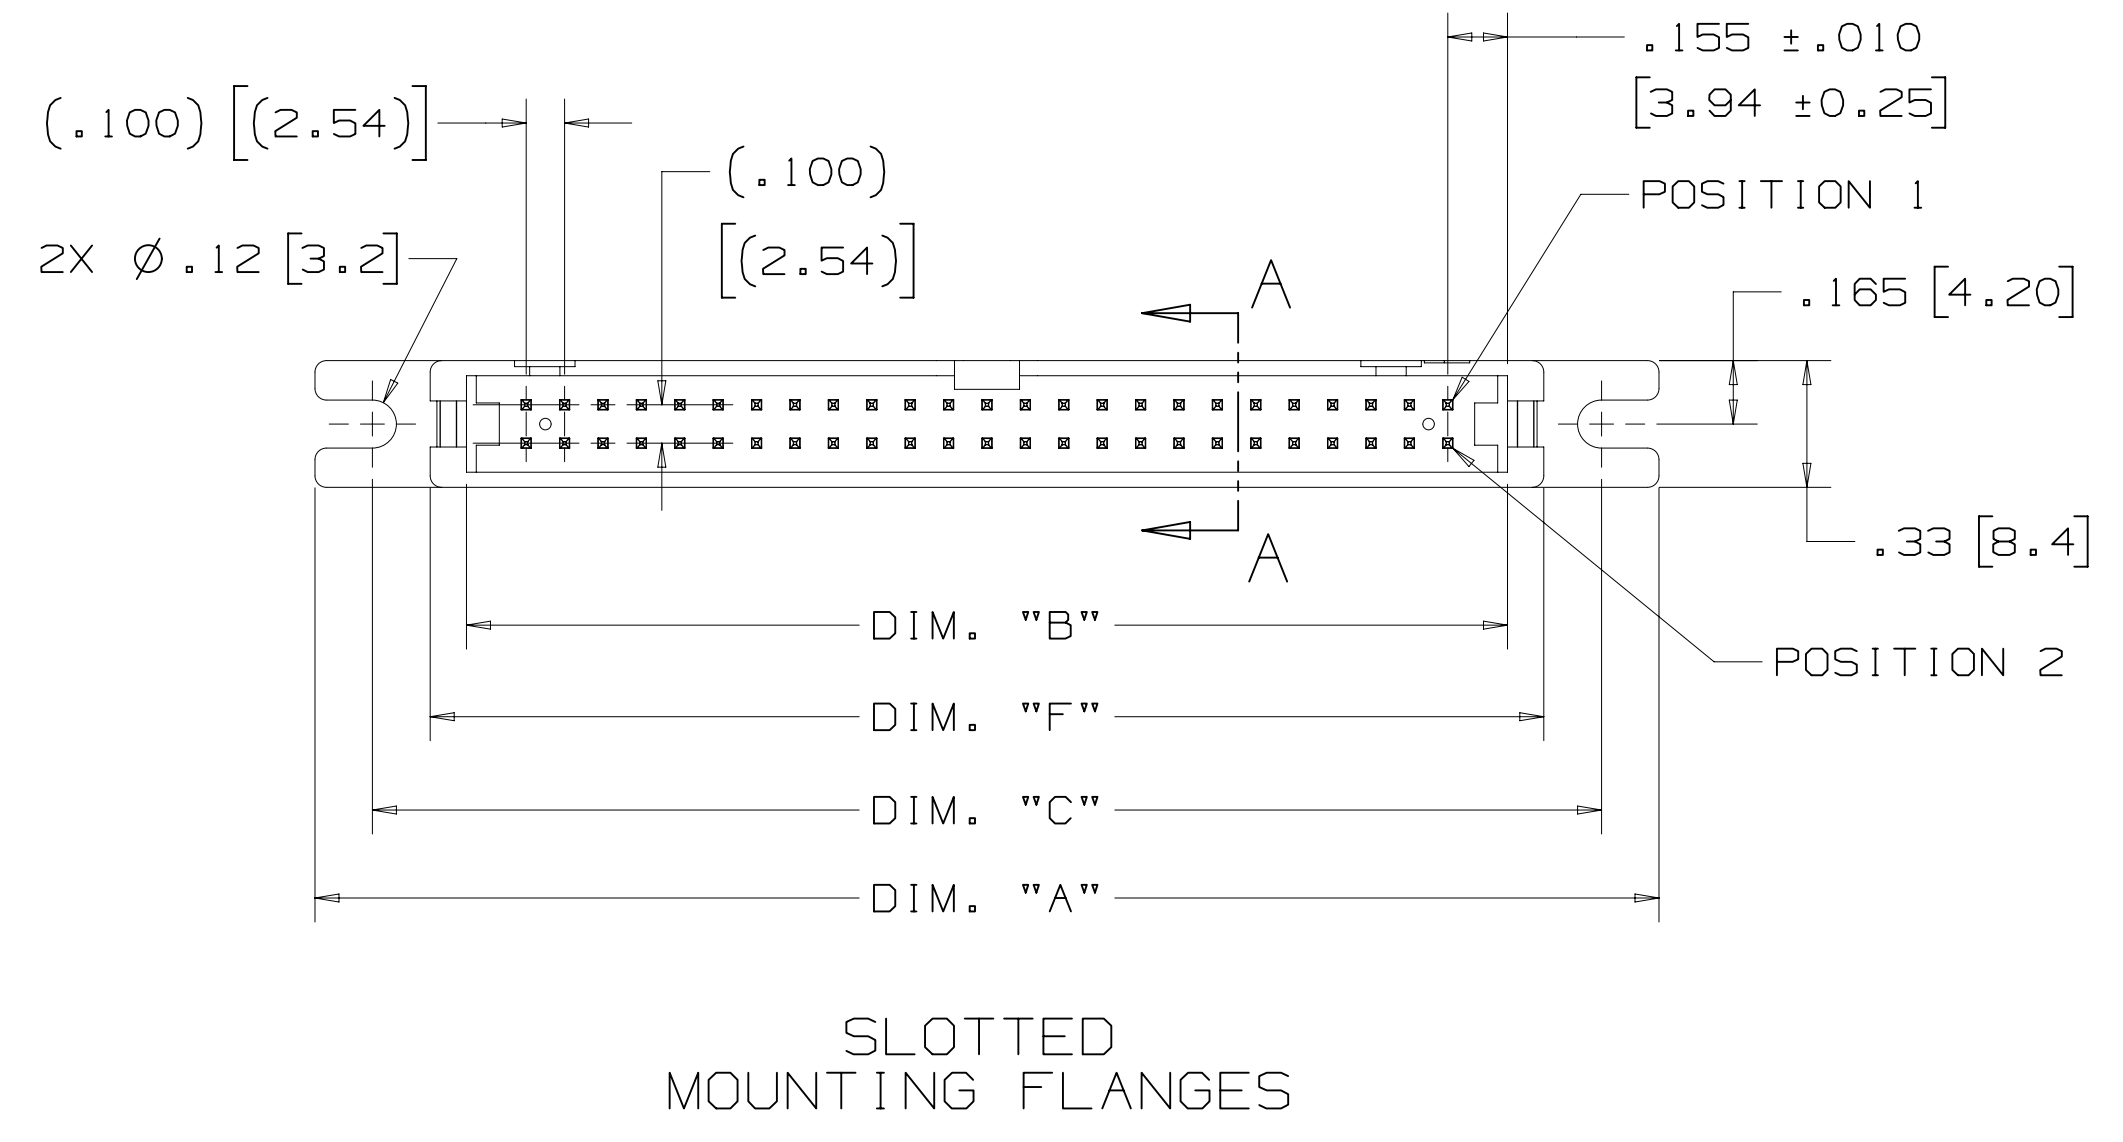

3M™ WIREMOUNT PLUG, 4600 SERIES
 .100 X .100, LATCH/EJECT CONNECTOR FOR .050" PITCH CABLE

- NOTES
- 1 POLARIZATION OF 10 POSITION PRODUCT CAN BE EITHER:
 - CENTER NOTCH B: 4610-XX5X
 - NOTCH C: 4610-XX0X.
 - 2 NOTCHES A AND C WILL ACCOMMODATE 3M POLARIZATION KEY PART NO. 3518.

3M ELECTRONICS MATERIALS SOLUTIONS DIVISION
 INTERCONNECT SOLUTIONS
<http://www.3M.com/interconnect>
 3M IS A TRADEMARK OF 3M COMPANY.
 FOR TECHNICAL, SALES OR ORDERING
 INFORMATION CALL 800-225-5373

DESIGN REFERENCE	NEXT ASSEMBLY	REV	ECO	ISSUE DATE AND DESCRIPTION	DRFT	CHKD	
DIVISION	DIVISION CODE	DATE	DATE	DATE	DATE	DATE	
	EMSD	CASTIGLIONE	FEB 10, 2021	MFG			
DO NOT SCALE DRAWING	SCALE 2/1	TOLERANCES EXCEPT AS NOTED					
THIRD ANGLE PROJECTION	INTERPRET PER ASME Y14.5 - 2018	INCHES: .00 ±.01, .000 ±.005, .0000 ±.0002					
MAX SURFACE ROUGHNESS	MARKED ONLY	MILLIMETERS: 0, .00 ±, .000 ±					
3M ELECTRONICS MATERIALS SOLUTIONS DIVISION		3M COMPANY		3M COPYR [GHT] 2021		This document and the information it contains are 3M property and may not be reproduced or further distributed without 3M permission, or used or disclosed other than for 3M authorized purposes. All rights reserved.	
TITLE		CAGE NUMBER		DRAWING NO.		REV.	
WIREMOUNT PLUG CONN., LATCH/EJECT, .100 X .100		D 78-5100-0086-8		E		E	
MODEL		4600		SHT		2 OF 4	