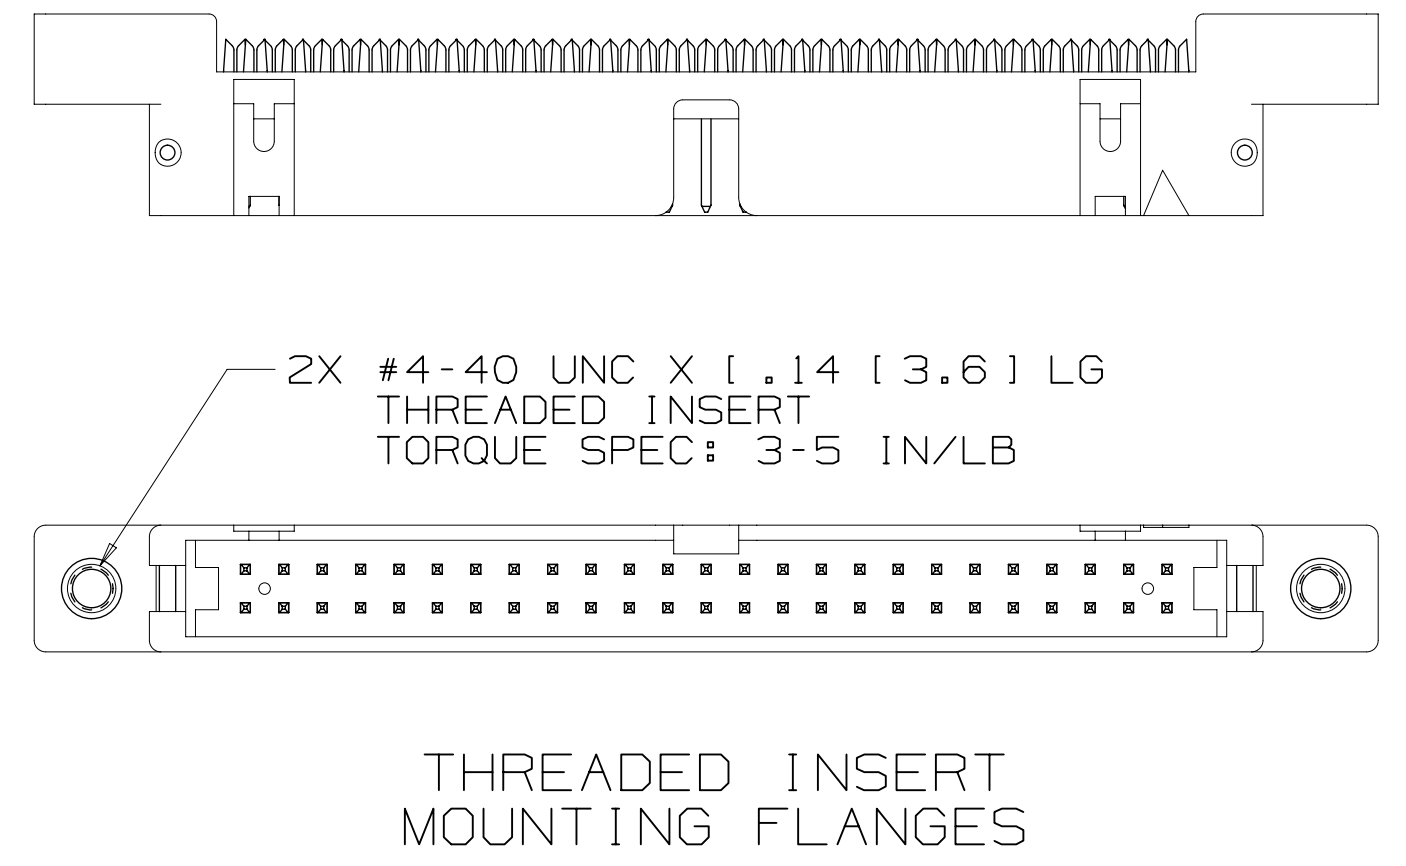

3M™ WIREMOUNT PLUG, 4600 SERIES
 .100 X .100, LATCH/EJECT CONNECTOR FOR .050" PITCH CABLE

- NOTES
- 1 POLARIZATION OF 10 POSITION PRODUCT CAN BE EITHER:
 - CENTER NOTCH B: 4610-XX5X
 - NOTCH C: 4610-XX0X.
 - 2 NOTCHES A AND C WILL ACCOMMODATE 3M POLARIZATION KEY PART NO. 3518.

3M ELECTRONICS MATERIALS SOLUTIONS DIVISION
 INTERCONNECT SOLUTIONS
<http://www.3M.com/interconnect>
 3M IS A TRADEMARK OF 3M COMPANY.
 FOR TECHNICAL, SALES OR ORDERING
 INFORMATION CALL 800-225-5373

DESIGN REFERENCE	NEXT ASSEMBLY	REV	ECO	ISSUE DATE AND DESCRIPTION	DRFT	CHKD	
DIVISION	DIVISION CODE	DATE	DATE	DATE	DATE	DATE	
	EMSD	CASTIGLIONE	FEB 10, 2021	MFG			
DO NOT SCALE DRAWING	SCALE 2/1	TOLERANCES EXCEPT AS NOTED					
THIRD ANGLE PROJECTION	INTERPRET PER ASME Y14.5 - 2018	INCHES: .00 ±.01, .000 ±.005, .0000 ±.0002					
MAX SURFACE ROUGHNESS	MARKED ONLY	MILLIMETERS: 0, .00 ±, .000 ±					
3M ELECTRONICS MATERIALS SOLUTIONS DIVISION		3M COMPANY		3M COPYR [GHT] 2021		This document and the information it contains are 3M property and may not be reproduced or further distributed without 3M permission, or used or disclosed other than for 3M authorized purposes. All rights reserved.	
TITLE		CAGE NUMBER		DRAWING NO.		REV.	
WIREMOUNT PLUG CONN., LATCH/EJECT, .100 X .100		D 78-5100-0086-8		E		E	
MODEL		4600		SHT		2 OF 4	