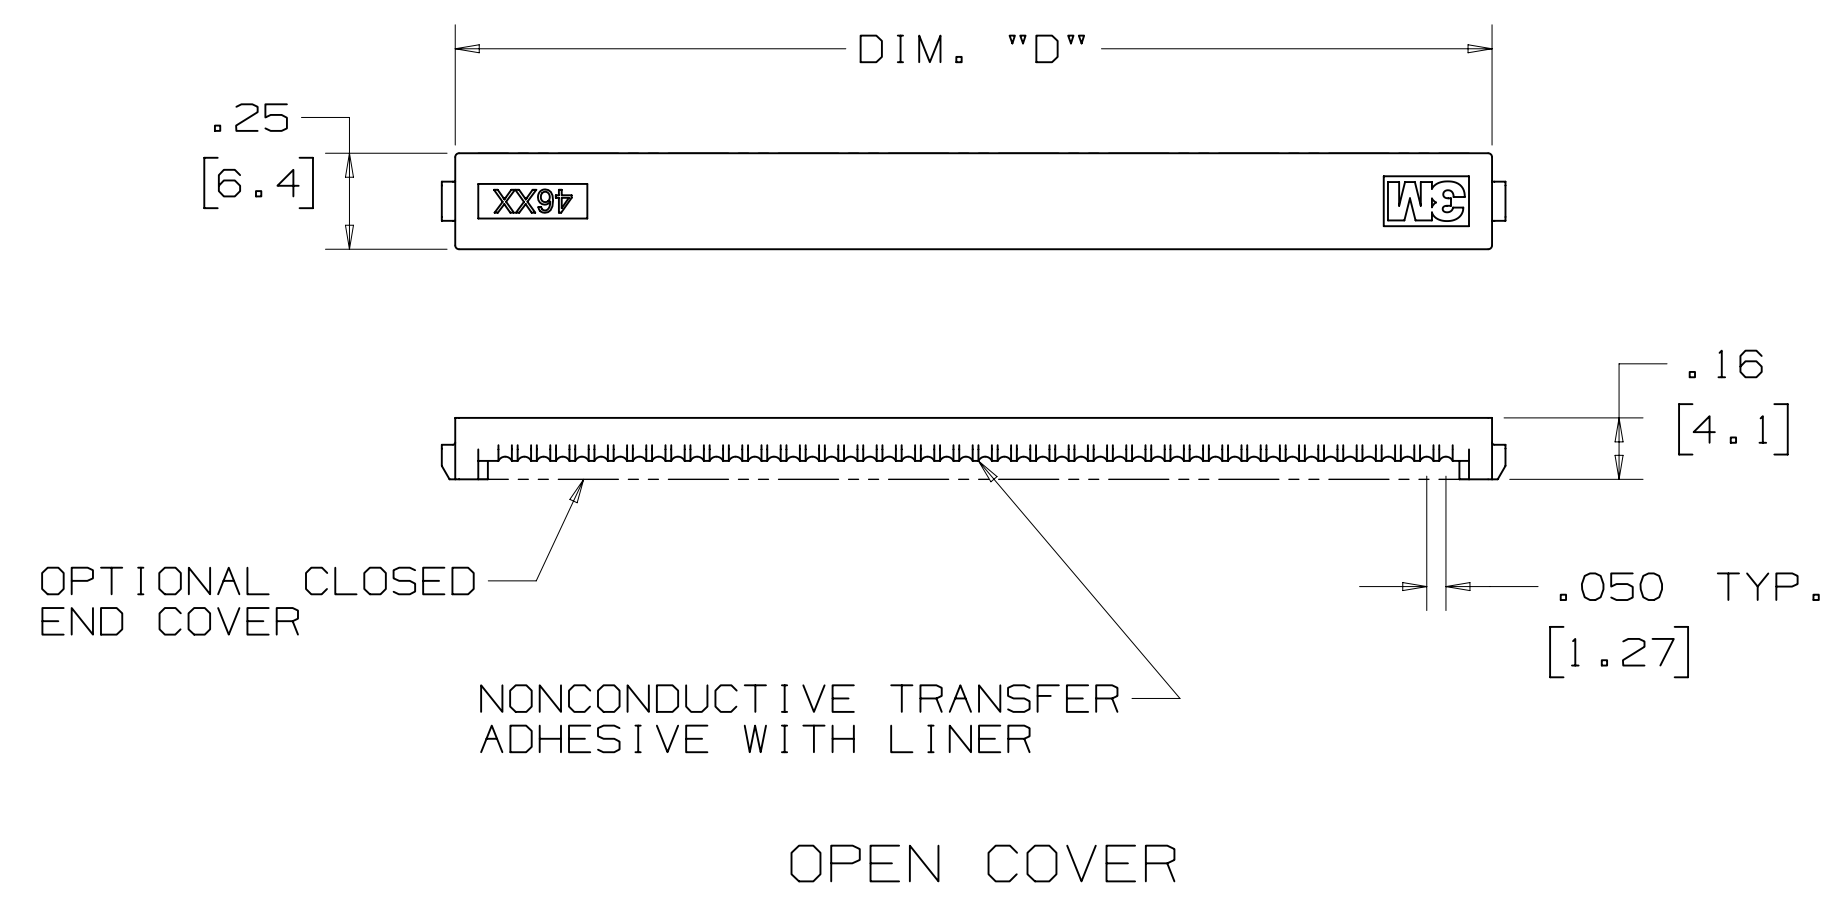

3M™ WIREMOUNT PLUG, 4600 SERIES
 .100 X .100, LATCH/EJECT CONNECTOR FOR .050" PITCH CABLE

- NOTES
- 1 POLARIZATION OF 10 POSITION PRODUCT CAN BE EITHER:
 - CENTER NOTCH B: 4610-XX5X
 - NOTCH C: 4610-XX0X.
 - 2 NOTCHES A AND C WILL ACCOMMODATE 3M POLARIZATION KEY PART NO. 3518.

3M ELECTRONICS MATERIALS SOLUTIONS DIVISION
 INTERCONNECT SOLUTIONS
<http://www.3M.com/interconnect>
 3M IS A TRADEMARK OF 3M COMPANY.
 FOR TECHNICAL, SALES OR ORDERING
 INFORMATION CALL 800-225-5373

DESIGN REFERENCE	NEXT ASSEMBLY	REV	ECO	ISSUE DATE AND DESCRIPTION	DRFT	CHKD	
DIVISION	DIVISION CODE	DATE	DATE	DATE	DATE	DATE	
	EMSD	CASTIGLIONE	FEB 10, 2021	MFG			
DO NOT SCALE DRAWING	SCALE 2/1	TOLERANCES EXCEPT AS NOTED					
THIRD ANGLE PROJECTION	INTERPRET PER ASME Y14.5 - 2018	INCHES: .00 ±.01, .000 ±.005, .0000 ±.0002					
MAX SURFACE ROUGHNESS	MARKED ONLY	MILLIMETERS: 0, .00 ±, .000 ±					
3M ELECTRONICS MATERIALS SOLUTIONS DIVISION		3M COMPANY		3M COPYR [GHT] 2021		This document and the information it contains are 3M property and may not be reproduced or further distributed without 3M permission, or used or disclosed other than for 3M authorized purposes. All rights reserved.	
TITLE		CAGE NUMBER		DRAWING NO.		REV.	
WIREMOUNT PLUG CONN., LATCH/EJECT, .100 X .100		D 78-5100-0086-8		E		E	
MODEL		4600		SHT		2 OF 4	