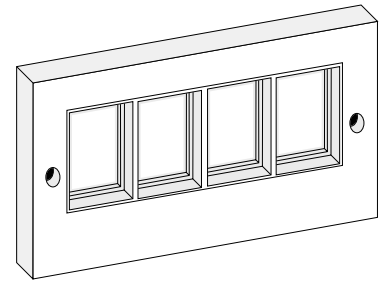

MOD-SNAP Single/Double Gang Wallplates

Features and Benefits

The MOD-SNAP system of wallplates provides a flexible wall outlet solution allowing the fitment of as many 38.5mm x 22mm MODSNAP voice or data outlets as necessary.

The MOD-SNAP single and double gang wallplate system is the basis for this modular range. It comprises of a single gang wallplate, available with one or two apertures and a double gang wallplate with four apertures. Any combination of voice or data modules can be fitted. In addition a blank module is available to fill in any apertures not currently required in the system. This facilitates simple and convenient future expansion.

The polished face of these wallplates offers quality finish, ideal for office installations. The styling also compliments most UK style electrical power outlets.

- Single gang, one or two outlets
- Double gang, four outlets
- Fixing screws provided
- Quality polished finish
- Accepted by all UK backboxes