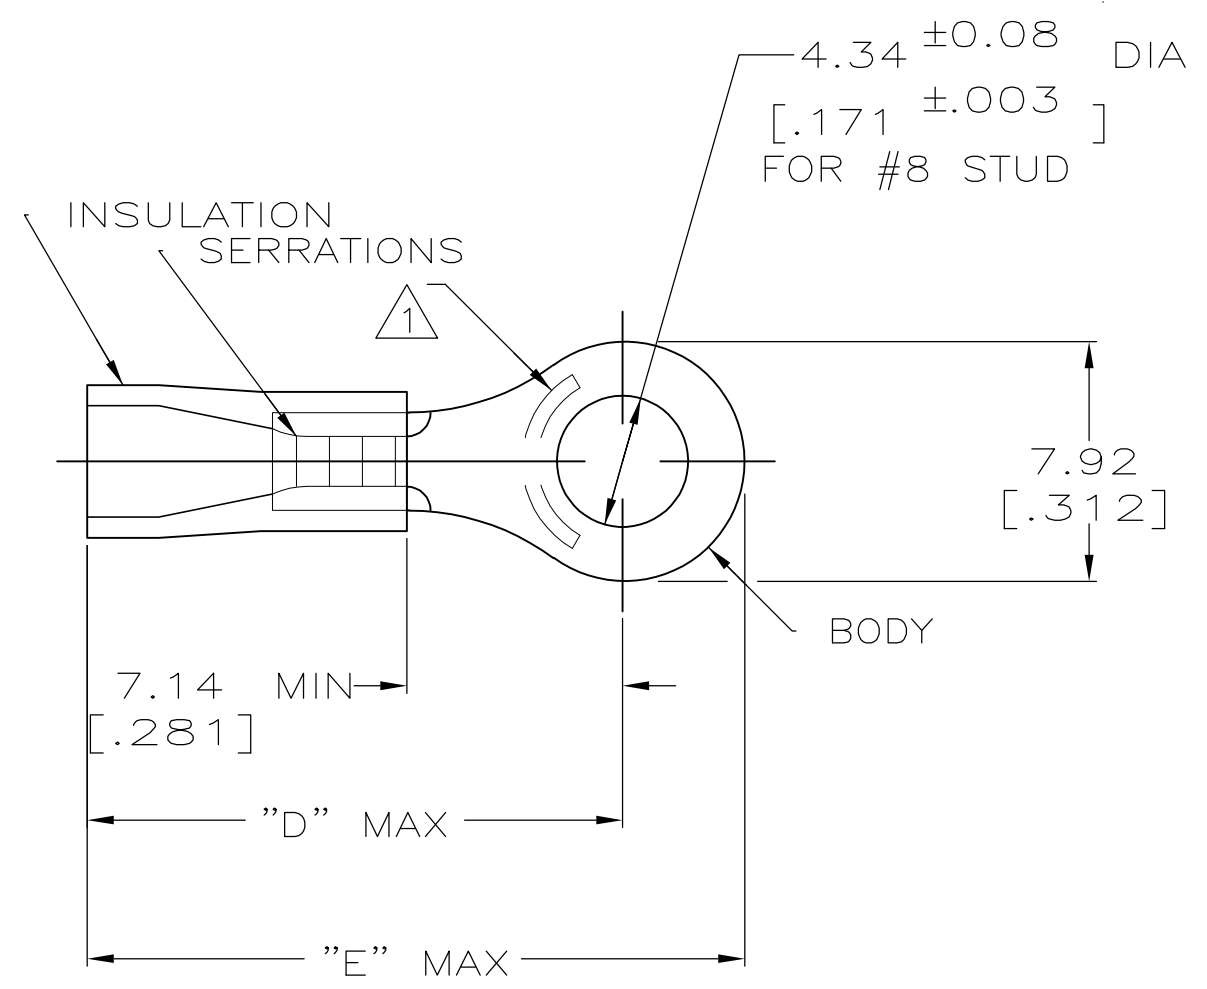

AMP WIRE RANGE	Listed FILE E13288	LR7189 Certified
22-16 AWG SOLID OR STRANDED	22-16 AWG SOLID OR STRANDED	22-16 AWG SOLID OR STRANDED

- 1 STAMP AMP 22-18* 1-2 APPROX AS SHOWN
 22-16 TERMINALS ARE STAMPED 22-18 IN
 ACCORDANCE WITH MILITARY SPEC MIL-T-7928
 COMMERCIAL WIRE RANGE IS 22-16
- 2 TONGUE MATERIAL THK: 0.79^{±0.05} [.031^{±.002}]
- 3 MATERIAL: BODY - CU PER ASTM B152
 SLEEVE - PVC, COLOR - RED

21.74[.856]	17.70[.697]	2.67-3.56[.105-.140]	100	LOOSE PC, BOX	8-34148-1
22.99[.905]	18.95[.746]	2.67-5.08[.105-.200]	5000	ON TAPE, REEL	2-34148-4
21.74 [.856]	17.70 [.697]	2.67-3.56 [.105-.140]	5000	ON TAPE, REEL	2-34148-1
			1000	LOOSE PIECE	34148
"E"	"D"	WIRE INSULATION DIA	QTY	PACKAGE TYPE	PART NUMBER

DIMENSIONS:
 MM [INCHES]

TOLERANCES UNLESS OTHERWISE SPECIFIED:

0 PLC ± -
 1 PLC ± -
 2 PLC ± 0.20[.008]
 3 PLC ± -
 4 PLC ± -
 ANGLES ± -

MATERIAL
 TIN PER ASTM B545

DWN DK SCHRUM 08/06/92
 CHK RE HERSEY 11/10/92
 APVD M BARNABA 11/10/92
 PRODUCT SPEC
 UL 486A
 APPLICATION SPEC
 WEIGHT -

STE TE Connectivity

NAME
 TERMINAL, RING TONGUE,
 PLASTI-GRIP
 WIRE SIZE, 22-16 AWG

SIZE A3 CAGE CODE 00779 DRAWING NO C-34148 RESTRICTED TO -

CUSTOMER DRAWING SCALE 4:1 SHEET 1 OF 1 REV S1

Mouser Electronics