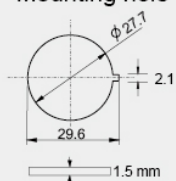

Mounting hole