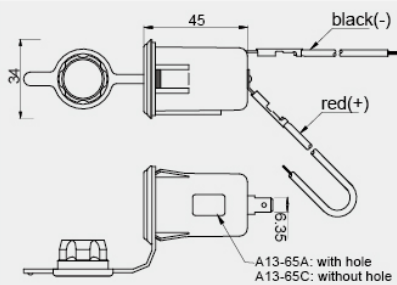

A13-65/ 65B/ 65C

FEATURES

- * RATING: 20A max 12V DC
- * MATERIAL OF SOCKET
Housing: nylon (UL 94V-2).
Inner contact: nickel plated metal.
Contact: nickel plated metal.
- * **A13-65**: Snap-in lighter socket with dust-proof cover.
- * **A13-65B**: Panel mount light socket with dust-proof cover.
- * **A13-65C**: Snap-in light socket with dust-proof cover, without hole & wire.
- * Fits with \varnothing 21mm plugs.
- * 10A fits wire 18 AWG.
- * 15A fits wire 16 AWG.
- * 20A fits wire 12 AWG.

Mounting hole

Mouser Electronics

Authorized Distributor

Click to View Pricing, Inventory, Delivery & Lifecycle Information:

[Shin Chin:](#)

[A13-65A](#)