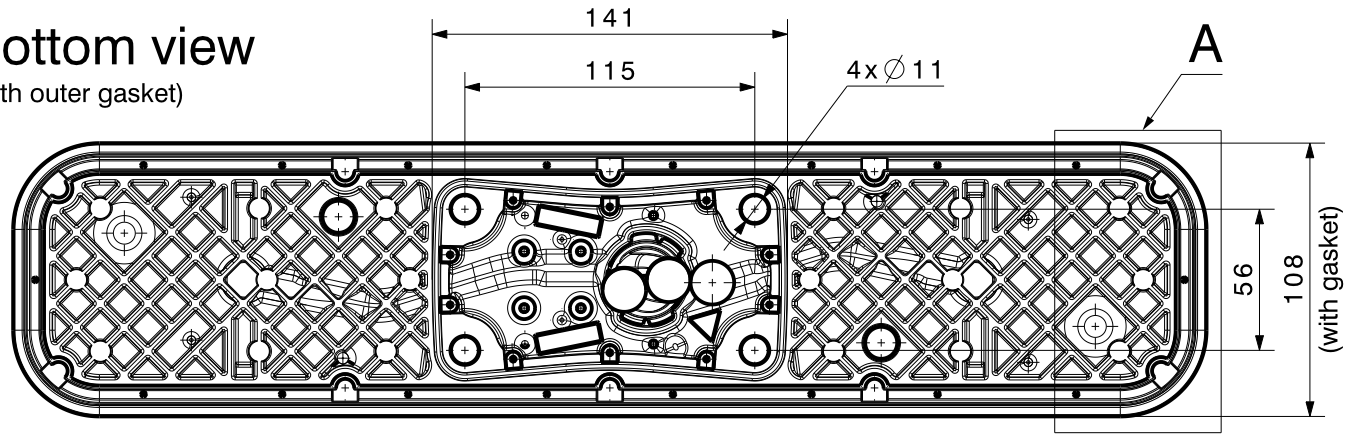

Bottom view
(with outer gasket)

A
(without outer gasket)

Side view
(without outer gasket)

type / Typ: 1399.99.0072		
⊕ ⊗ dimensions in millimeter [mm]	part no. / Teile Nr.: PRO-00464224	A sheet/Blatt XX / XX
description / Beschreibung	drawing-no. / Zeichnungsnr.	Release
Antenna	DOU-00464224	A
alternative ID:		