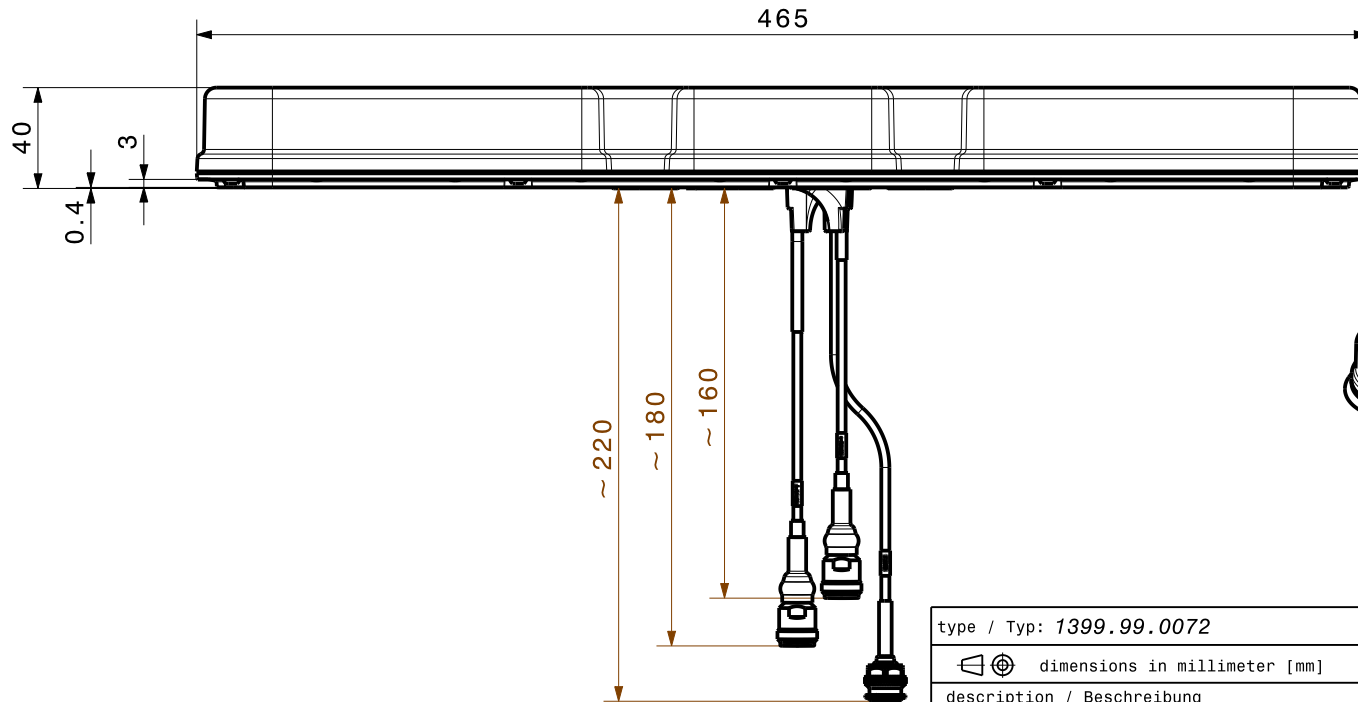

Bottom view
(with outer gasket)

A
(without outer gasket)

Side view
(without outer gasket)

type / Typ: 1399.99.0072		
⊕ ⊗ dimensions in millimeter [mm]	part no. / Teile Nr.: PRO-00464224	A sheet/Blatt XX / XX
description / Beschreibung	drawing-no. / Zeichnungsnr.	Release
Antenna	DOU-00464224	A
alternative ID:		