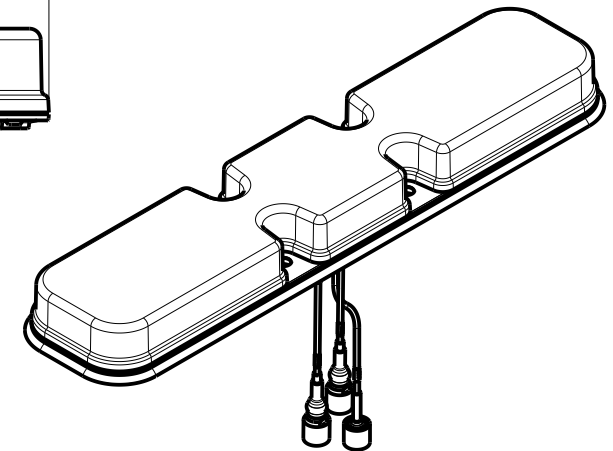

Bottom view
(with outer gasket)

A
(without outer gasket)

Side view
(without outer gasket)

type / Typ: 1399.99.0072		
⊕ ⊗ dimensions in millimeter [mm]	part no. / Teile Nr.: PRO-00464224	A sheet/Blatt XX / XX
description / Beschreibung	drawing-no. / Zeichnungsnr.	Release
Antenna	DOU-00464224	A
alternative ID:		