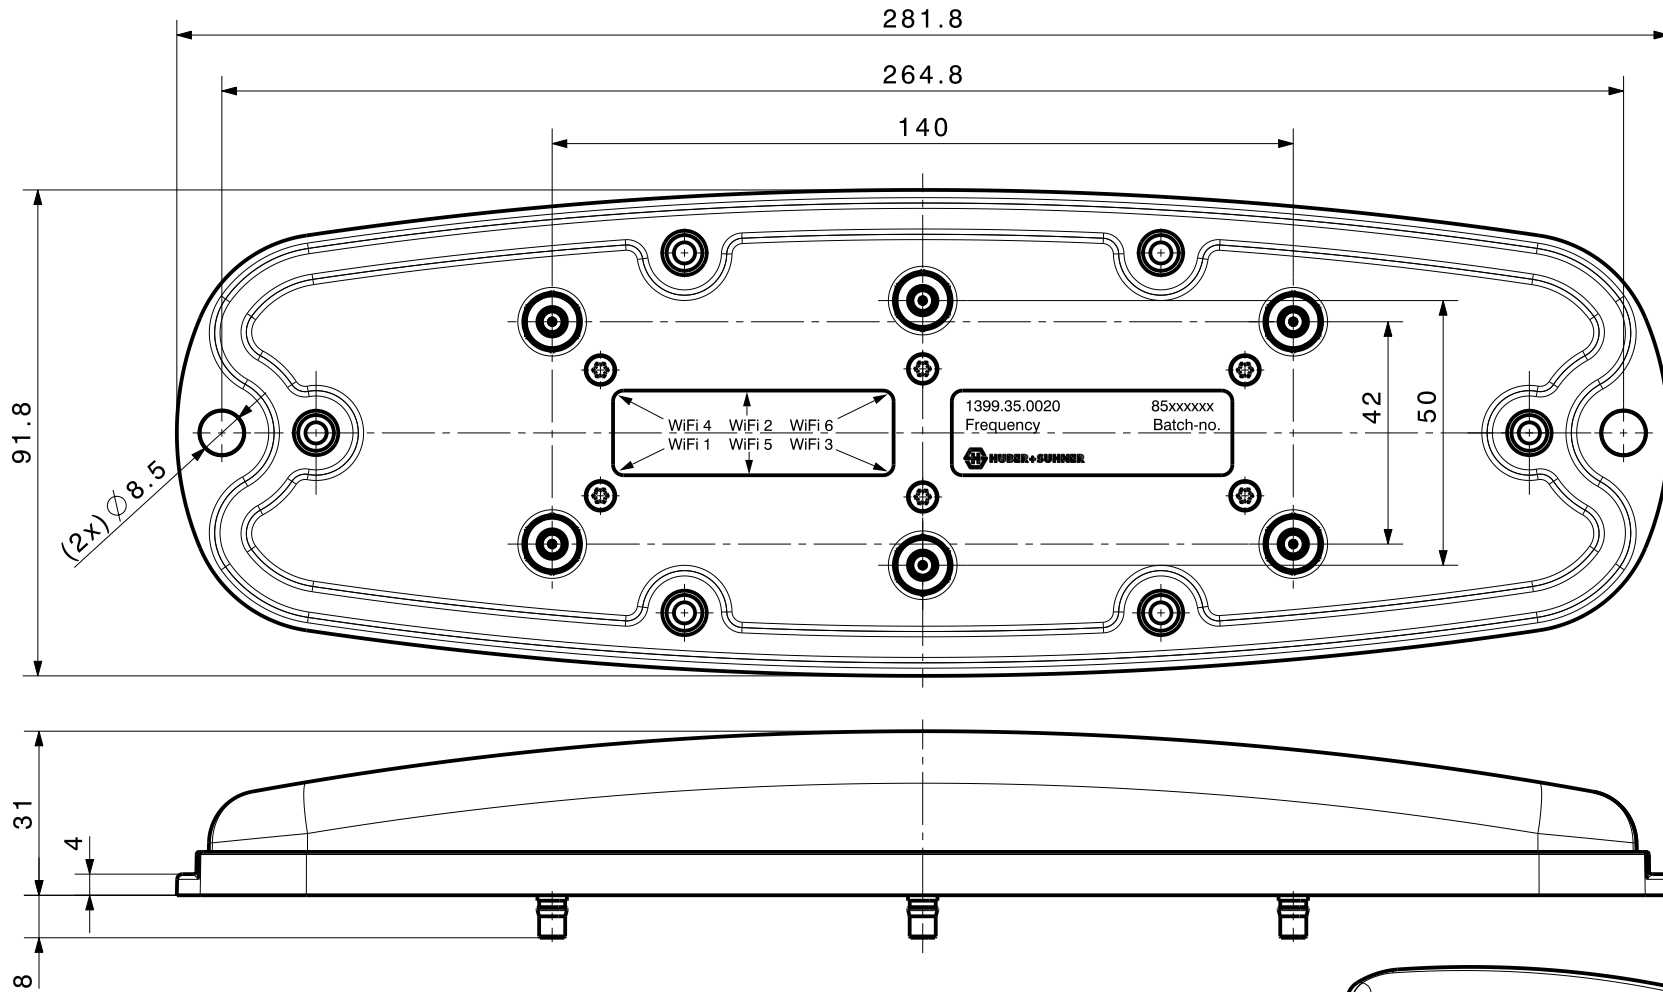

Recommended antenna port combinations:

For 3x3 MIMO	For 4x4 MIMO
Wi-Fi 1 + Wi-Fi 2 + Wi-Fi 3 and / or Wi-Fi 4 + Wi-Fi 5 + Wi-Fi 6	Wi-Fi 1 + Wi-Fi 6 + Wi-Fi 3 + Wi-Fi 4 where: Wi-Fi 1 - ANT 0 - Primary Wi-Fi 6 - ANT 0 - Secondary Wi-Fi 3 - ANT 1 - Primary Wi-Fi 4 - ANT 1 - Secondary

type / Typ: 1399.35.0020

Ⓜ Ⓢ dimensions in millimeter [mm]

part no. / Teile Nr.: PRO-00461679 B sheet/Blatt XX / XX

description / Beschreibung

drawing-no. / Zeichnungsnr. Release

Antenna

DOU-00461679

C