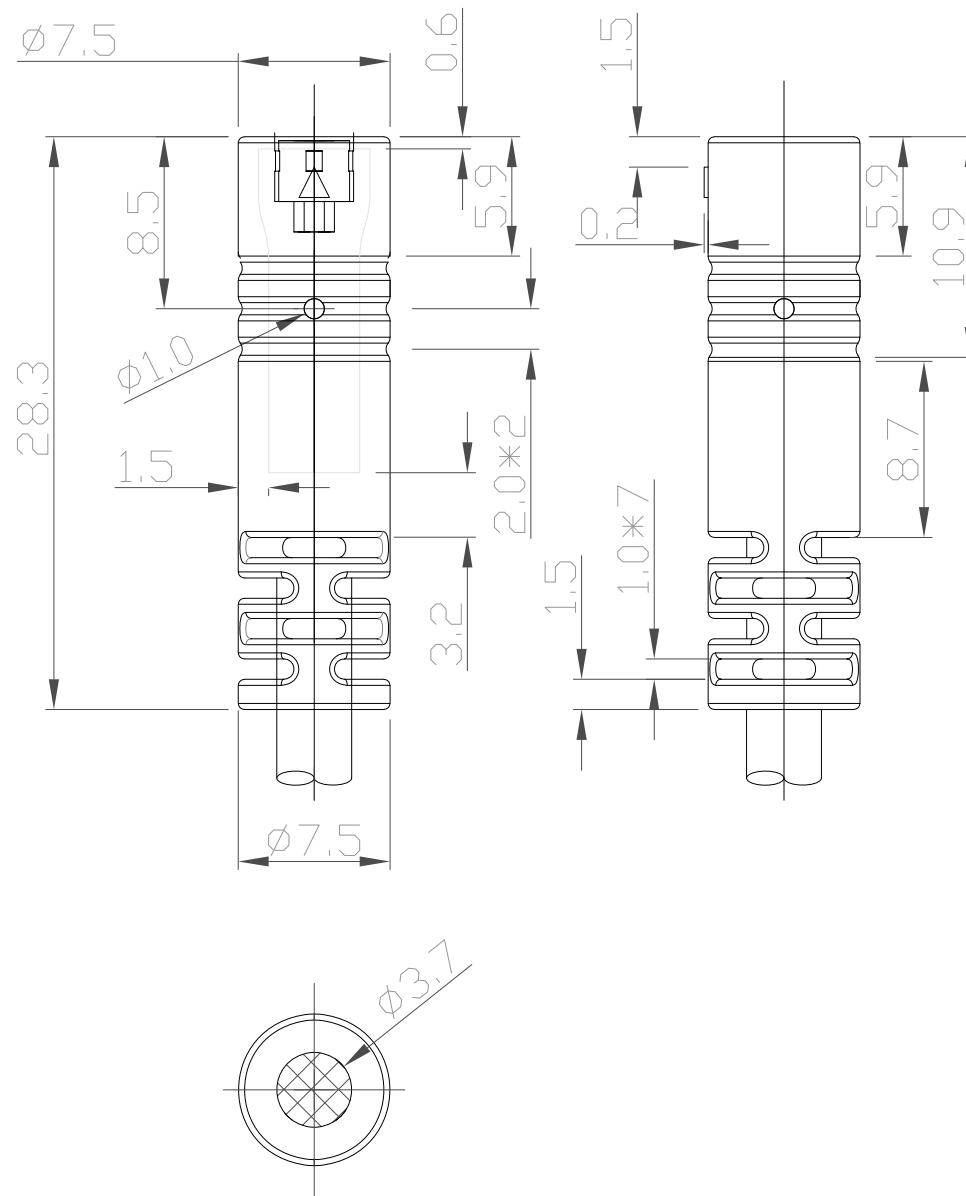

1. CONNECTOR 1 : 850-003-103RLS4, MOLDED STRAIGHT HOOD, COLOR BLACK
2. CONNECTOR 2 : 850-003-103RLS4, MOLDED STRAIGHT HOOD, COLOR BLACK
3. WIRE : 28AWG, 2 TWISTED PAIRS, UL20276, FOIL/BRAID/DRAIN WIRE SHIELD, COLOR BLACK, 30V
4. CABLE DIAMETER : 3.70mm±0.15
5. PIN OUT :

WIRING SCHEMATIC

CCA-000-MYYR228

- 01 = 1 METER
- 02 = 2 METERS
- 03 = 3 METERS

**SEE PAGE 3 FOR CABLE SPECIFICATIONS

RoHS COMPLIANT

UNITS = mm

DO NOT SCALE FROM DRAWING

	THESE DRAWINGS AND SPECIFICATIONS ARE THE PROPERTY OF NorComp AND SHALL NOT BE REPRODUCED, COPIED OR USED AS THE BASIS FOR THE MANUFACTURE OR SALE OF APPARATUS WITHOUT WRITTEN PERMISSION.	DRAWN:	DATE:		SCALE:	SHEET OF	REV
		M. SIGMON	09-25-15		NTS	1 3	2
					DWG NO.	CCA-000-MYYR228	

RoHS COMPLIANT

UNITS = mm

DO NOT SCALE FROM DRAWING

THESE DRAWINGS AND SPECIFICATIONS ARE THE PROPERTY OF NorComp AND SHALL NOT BE REPRODUCED, COPIED OR USED AS THE BASIS FOR THE MANUFACTURE OR SALE OF APPARATUS WITHOUT WRITTEN PERMISSION.

DWG NO.

CCA-000-MYYR228

DESCRIPTION: M5 - MALE TO MALE - 3 POSITION - CABLE ASSEMBLY

ELECTRICAL CHARACTERISTICS

VOLTAGE RATING : 30V
 TEMPERATURE RATING : 80°C
 SPARK TEST : AC-500V/0.15 sec MIN.
 DIELECTRIC STRENGTH : AC-750V/1 sec MIN.
 INSULATION RESISTANCE : SR-PVC: DC-500V 10 MOHM/KM MIN. AT 20°C
 CONDUCTOR RESISTANCE : 28AWG-244 OHM/KM MAX. AT 25°C