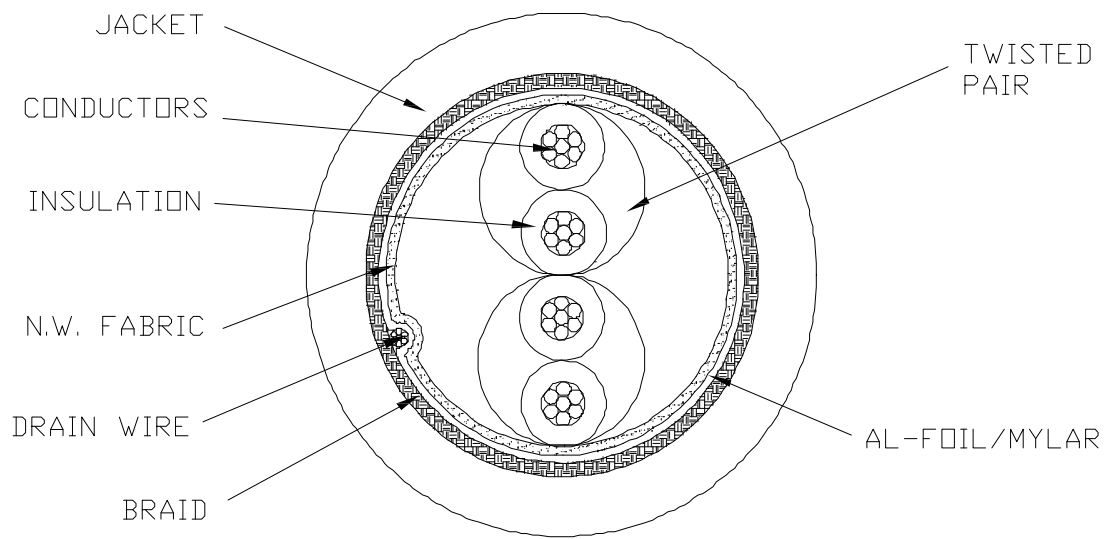

DWG NO.

CCA-000-MYYR228

DESCRIPTION: M5 - MALE TO MALE - 3 POSITION - CABLE ASSEMBLY

ELECTRICAL CHARACTERISTICS

VOLTAGE RATING : 30V
 TEMPERATURE RATING : 80°C
 SPARK TEST : AC-500V/0.15 sec MIN.
 DIELECTRIC STRENGTH : AC-750V/1 sec MIN.
 INSULATION RESISTANCE : SR-PVC: DC-500V 10 MOHM/KM MIN. AT 20°C
 CONDUCTOR RESISTANCE : 28AWG-244 OHM/KM MAX. AT 25°C