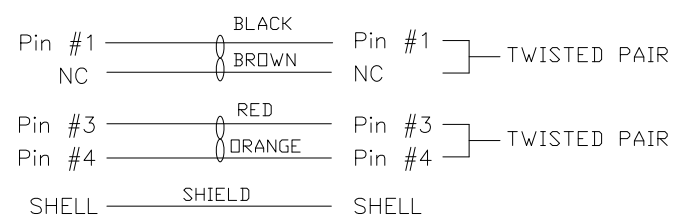

1. CONNECTOR 1 : 850-003-103RLS4, MOLDED STRAIGHT HOOD, COLOR BLACK
2. CONNECTOR 2 : 850-003-103RLS4, MOLDED STRAIGHT HOOD, COLOR BLACK
3. WIRE : 28AWG, 2 TWISTED PAIRS, UL20276, FOIL/BRAID/DRAIN WIRE SHIELD, COLOR BLACK, 30V
4. CABLE DIAMETER : 3.70mm±0.15
5. PIN OUT :

WIRING SCHEMATIC

CCA-000-MYYR228

- 01 = 1 METER
- 02 = 2 METERS
- 03 = 3 METERS

**SEE PAGE 3 FOR CABLE SPECIFICATIONS

RoHS COMPLIANT

UNITS = mm

DO NOT SCALE FROM DRAWING

	THESE DRAWINGS AND SPECIFICATIONS ARE THE PROPERTY OF NorComp AND SHALL NOT BE REPRODUCED, COPIED OR USED AS THE BASIS FOR THE MANUFACTURE OR SALE OF APPARATUS WITHOUT WRITTEN PERMISSION.	DRAWN:	DATE:		SCALE:	SHEET OF	REV
		M. SIGMON	09-25-15		NTS	1 3	2
					DWG NO.	CCA-000-MYYR228	

DWG NO.

CCA-000-MYYR228

DESCRIPTION: M5 - MALE TO MALE - 3 POSITION - CABLE ASSEMBLY

ELECTRICAL CHARACTERISTICS

VOLTAGE RATING : 30V
 TEMPERATURE RATING : 80°C
 SPARK TEST : AC-500V/0.15 sec MIN.
 DIELECTRIC STRENGTH : AC-750V/1 sec MIN.
 INSULATION RESISTANCE : SR-PVC: DC-500V 10 MOHM/KM MIN. AT 20°C
 CONDUCTOR RESISTANCE : 28AWG-244 OHM/KM MAX. AT 25°C