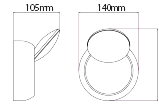

Technical Information

Instant Start: 0-100% in 11s	IP Rating: IP20
Watts: 5	Dimmable: No
Lumens: 560	Warranty (Years): 2
Shape: Round	PF: >0.45
Beam Angle: 360	CRI: >80
Unit Color: White	Operation Temperature: -25 to +50°C
Body Type: Aluminium	Input Power: AC:110-240V,50/60Hz
Long life: 20,000 Hours	Sensor Compatibility: Yes