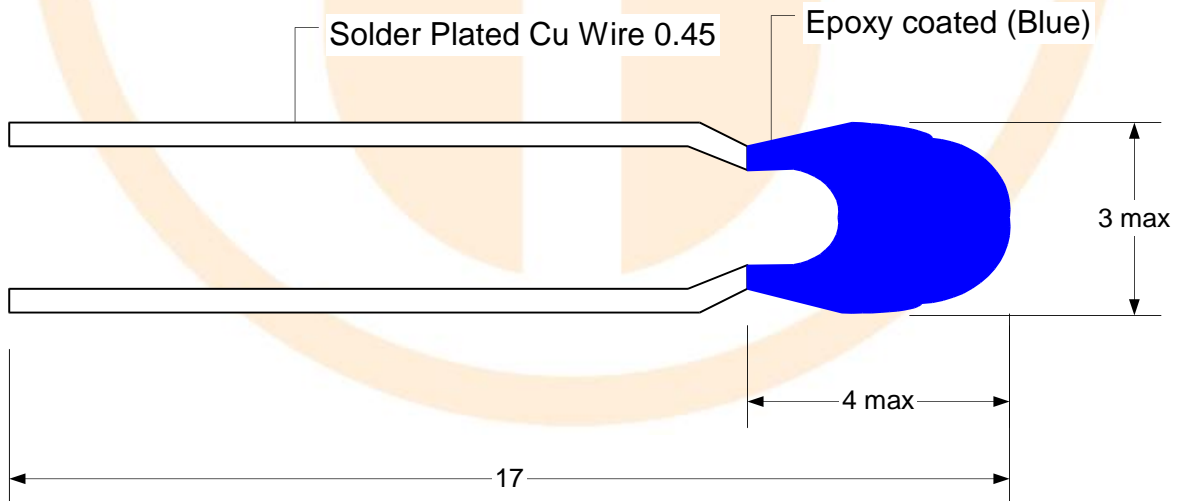

Specification of NTC Thermistor

PART NUMBER: **TT7-5KC3-6**

No. of pages: 5

Date: **04.03.2019**

Revision: **00**

FEATURES:

Element	NTC Thermistor
No-load resistance at 25°C	5000 Ω
Tolerance at 25°C	± 1%
Beta(25/85) Constant	3 985K ± 1%
Operating temperature range	-40°C ÷ 125°C

DRAWING:

UNITS: [mm]