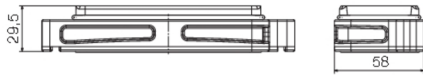

Data sheet

HDC IP68 16B AS

Weidmüller Interface GmbH & Co. KG
Klingenbergstraße 26
D-32758 Detmold
Germany

www.weidmueller.com

Drawings