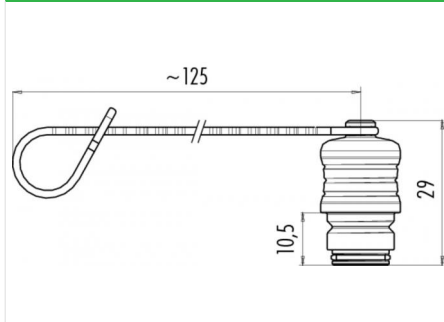

Product description **Protection cap for male cable connector**
 Order number **08 2587 000 000**

Illustration

Scale drawing

Technical data

Degree of protection **IP67**

Matching products

- 99 9105 03 03 - Cable plug connector, black, cable outlet 2.5 - 4 mm
- 99 9113 03 05 - Cable plug connector, black, cable outlet 2.5 - 4 mm
- 99 9125 03 08 - Cable plug connector, black, cable outlet 2.5 - 4 mm
- 99 9133 03 12 - Cable plug connector, black, cable outlet 2.5 - 4 mm
- 99 9105 00 03 - Cable plug connector, black, cable outlet 4-6 mm
- 99 9113 00 05 - Cable plug connector, black, cable outlet 4-6 mm
- 99 9125 00 08 - Cable plug connector, black, cable outlet 4-6 mm
- 99 9133 00 12 - Cable plug connector, black, cable outlet 4-6 mm
- 99 9105 02 03 - Cable plug connector, black, cable outlet 6 - 8 mm
- 99 9113 02 05 - Cable plug connector, black, cable outlet 6 - 8 mm
- 99 9125 02 08 - Cable plug connector, black, cable outlet 6 - 8 mm
- 99 9133 02 12 - Cable plug connector, black, cable outlet 6 - 8 mm
- 99 9105 50 03 - Cable plug connector, red
- 99 9113 50 05 - Cable plug connector, red
- 99 9125 50 08 - Cable plug connector, red
- 99 9133 52 12 - Cable plug connector, red
- 99 9105 60 03 - Cable plug connector, blue
- 99 9113 60 05 - Cable plug connector, blue
- 99 9125 60 08 - Cable plug connector, blue
- 99 9133 62 12 - Cable plug connector, blue
- 99 9105 70 03 - Cable plug connector, green
- 99 9113 70 05 - Cable plug connector, green
- 99 9125 70 08 - Cable plug connector, green
- 99 9133 72 12 - Cable plug connector, green
- 79 9149 020 03 - Cable plug connector, black, injected onto cable
- 79 9157 020 05 - Cable plug connector, black, injected onto cable
- 79 9169 020 08 - Cable plug connector, black, injected onto cable
- 79 9177 020 12 - Cable plug connector, black, injected onto cable
- 99 9105 400 03 - Male cable connector, lightgrey
- 99 9113 400 05 - Male cable connector, lightgrey
- 99 9125 400 08 - Male cable connector, lightgrey
- 99 9133 402 12 - Male cable connector, lightgrey
- 99 9105 450 03 - Male cable connector, red
- 99 9113 450 05 - Male cable connector, red