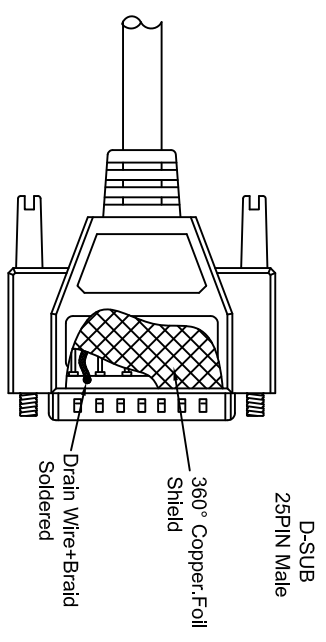

THE INFORMATION CONTAINED IN THIS DRAWING IS THE SOLE PROPERTY OF AMPHENOL CABLES ON DEMAND. ANY REPRODUCTION OR DISCLOSURE TO THIRD PARTIES IN PART OR WHOLE, WITHOUT THE EXPRESS WRITTEN PERMISSION OF AMPHENOL CABLES ON DEMAND IS PROHIBITED.

REV.	DESCRIPTION	DATE	APPROVED
A	NEW RELEASE	23/AUG/2007	
A1	Add 360° Copper-Foil Shield	21/MAY/2007	
A2	Add wiring color	16/JAN/2012	

LENGTH & P/N Table

LENGTH	P/N	Cable Color
2.5FT ±1 inch	CS-D-SLSZH25MM-002.5	BLACK
5FT ±2 inch	CS-D-SLSZH25MM-005	BLACK
10FT ±3 inch	CS-D-SLSZH25MM-010	BLACK
15FT ±3 inch	CS-D-SLSZH25MM-015	BLACK
25FT ±4 inch	CS-D-SLSZH25MM-025	BLACK
50FT ±6 inch	CS-D-SLSZH25MM-050	BLACK
125FT ±8 inch	CS-D-SLSZH25MM-125	BLACK

PIN OUT:	Male	Male	Color
PIN1	PIN1	PIN1	Black
PIN2	PIN2	PIN2	Brown
PIN3	PIN3	PIN3	Red
PIN4	PIN4	PIN4	Orange
PIN5	PIN5	PIN5	Yellow
PIN6	PIN6	PIN6	Green
PIN7	PIN7	PIN7	Blue
PIN8	PIN8	PIN8	Purple
PIN9	PIN9	PIN9	Gray
PIN10	PIN10	PIN10	White
PIN11	PIN11	PIN11	Pink
PIN12	PIN12	PIN12	Light green
PIN13	PIN13	PIN13	Black/white
PIN14	PIN14	PIN14	Brown/white
PIN15	PIN15	PIN15	Red/white
PIN16	PIN16	PIN16	Orange/white
PIN17	PIN17	PIN17	Green/white
PIN18	PIN18	PIN18	Blue/white
PIN19	PIN19	PIN19	Purple/white
PIN20	PIN20	PIN20	Red/black
PIN21	PIN21	PIN21	Orange/black
PIN22	PIN22	PIN22	Yellow/black
PIN23	PIN23	PIN23	Green/black
PIN24	PIN24	PIN24	Gray/black
PIN25	PIN25	PIN25	Pink/black
SHIELD	SHIELD	SHIELD	Drain Wire

NOTES: UNLESS OTHERWISE SPECIFIED

UNLESS OTHERWISE SPECIFIED DIMENSIONS ARE IN INCHES TOLERANCES ARE:		E&R NO.		APPROVALS		DATE		Amphenol Cables on Demand 20 VALLEY ST. ENDCOTT, NY 13760	
DENIMS	ANGLES	THIRD ANGLE PROTECTION	RESR ENG	APPROVED	DATE	LSZH Data Cable 25 PIN D-Sub MM			
X	±X		MFG ENG	LF	16/JAN/2012				
XX	±XX		CHECKED	BA	16/JAN/2012				
XXX	±XXX					SIZE	P/N	NO.	REV.
						A	CS-D-SLSZH25MM-XXX		A2