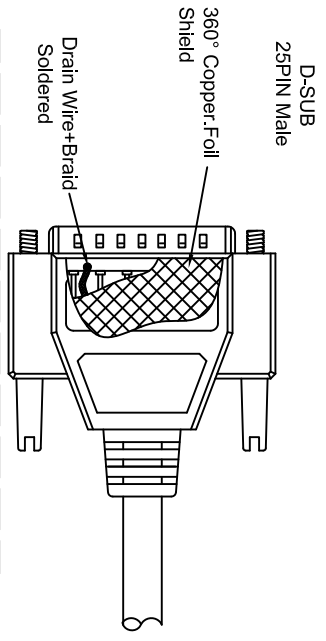

THE INFORMATION CONTAINED IN THIS DRAWING IS THE SOLE PROPERTY OF AMPHENOL CABLES ON DEMAND. ANY REPRODUCTION OR DISCLOSURE TO THIRD PARTIES IN PART OR WHOLE, WITHOUT THE EXPRESS WRITTEN PERMISSION OF AMPHENOL CABLES ON DEMAND IS PROHIBITED.

REV.	DESCRIPTION	DATE	APPROVED
A	NEW RELEASE	23/AUG/2007	
A1	Add 360° Copper-Foil Shield	21/MAY/2007	
A2	Add wiring color	16/JAN/2012	

LENGTH & P/N Table

LENGTH	P/N	Cable Color
2.5FT ±1 inch	CS-D-SLSZH25MM-002.5	BLACK
5FT ±2 inch	CS-D-SLSZH25MM-005	BLACK
10FT ±3 inch	CS-D-SLSZH25MM-010	BLACK
15FT ±3 inch	CS-D-SLSZH25MM-015	BLACK
25FT ±4 inch	CS-D-SLSZH25MM-025	BLACK
50FT ±6 inch	CS-D-SLSZH25MM-050	BLACK
125FT ±8 inch	CS-D-SLSZH25MM-125	BLACK

PIN OUT:	Male	Male	Color
PIN1	PIN1	PIN1	Black
PIN2	PIN2	PIN2	Brown
PIN3	PIN3	PIN3	Red
PIN4	PIN4	PIN4	Orange
PIN5	PIN5	PIN5	Yellow
PIN6	PIN6	PIN6	Green
PIN7	PIN7	PIN7	Blue
PIN8	PIN8	PIN8	Purple
PIN9	PIN9	PIN9	Gray
PIN10	PIN10	PIN10	White
PIN11	PIN11	PIN11	Pink
PIN12	PIN12	PIN12	Light green
PIN13	PIN13	PIN13	Black/white
PIN14	PIN14	PIN14	Brown/white
PIN15	PIN15	PIN15	Red/white
PIN16	PIN16	PIN16	Orange/white
PIN17	PIN17	PIN17	Green/white
PIN18	PIN18	PIN18	Blue/white
PIN19	PIN19	PIN19	Purple/white
PIN20	PIN20	PIN20	Red/black
PIN21	PIN21	PIN21	Orange/black
PIN22	PIN22	PIN22	Yellow/black
PIN23	PIN23	PIN23	Green/black
PIN24	PIN24	PIN24	Gray/black
PIN25	PIN25	PIN25	Pink/black
SHIELD	SHIELD	SHIELD	Drain Wire

NOTES: UNLESS OTHERWISE SPECIFIED

UNLESS OTHERWISE SPECIFIED DIMENSIONS ARE IN INCHES TOLERANCES ARE:		E&R NO.		APPROVALS		DATE		Amphenol Cables on Demand 20 VALLEY ST. ENDCOTT, NY 13760	
DENIMS	ANGLES	THIRD ANGLE PROTECTION	RESR ENG	APPROVED	DATE	LSZH Data Cable 25 PIN D-Sub MM			
X	±X		MFG ENG	LF	16/JAN/2012				
XX	±XX		CHECKED	BA	16/JAN/2012				
XXX	±XXX					SIZE	P/N	NO.	REV.
						A	CS-D-SLSZH25MM-XXX		A2