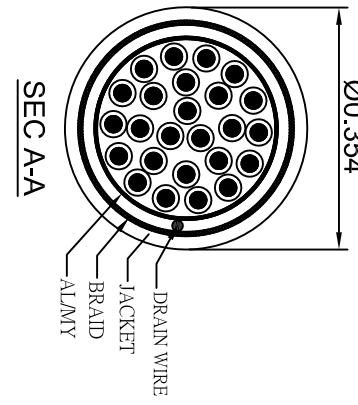

THE INFORMATION CONTAINED IN THIS DRAWING IS THE SOLE PROPERTY OF AMPHENOL CABLES ON DEMAND. ANY REPRODUCTION OR DISCLOSURE TO THIRD PARTIES IN PART OR WHOLE, WITHOUT THE EXPRESS WRITTEN PERMISSION OF AMPHENOL CABLES ON DEMAND IS PROHIBITED.

REV.	DESCRIPTION	DATE	APPROVED
A	NEW RELEASE	23/AUG/2007	
A1	Add 360° Copper-Foil Shield	21/MAY/2007	
A2	Add wiring color	16/JAN/2012	

LENGTH & P/N Table

LENGTH	P/N	Cable Color
2.5FT ±1 inch	CS-D-SLSZH25MM-002.5	BLACK
5FT ±2 inch	CS-D-SLSZH25MM-005	BLACK
10FT ±3 inch	CS-D-SLSZH25MM-010	BLACK
15FT ±3 inch	CS-D-SLSZH25MM-015	BLACK
25FT ±4 inch	CS-D-SLSZH25MM-025	BLACK
50FT ±6 inch	CS-D-SLSZH25MM-050	BLACK
125FT ±8 inch	CS-D-SLSZH25MM-125	BLACK

PIN OUT:	Male	Male	Color
PIN1	PIN1	PIN1	Black
PIN2	PIN2	PIN2	Brown
PIN3	PIN3	PIN3	Red
PIN4	PIN4	PIN4	Orange
PIN5	PIN5	PIN5	Yellow
PIN6	PIN6	PIN6	Green
PIN7	PIN7	PIN7	Blue
PIN8	PIN8	PIN8	Purple
PIN9	PIN9	PIN9	Gray
PIN10	PIN10	PIN10	White
PIN11	PIN11	PIN11	Pink
PIN12	PIN12	PIN12	Light green
PIN13	PIN13	PIN13	Black/white
PIN14	PIN14	PIN14	Brown/white
PIN15	PIN15	PIN15	Red/white
PIN16	PIN16	PIN16	Orange/white
PIN17	PIN17	PIN17	Green/white
PIN18	PIN18	PIN18	Blue/white
PIN19	PIN19	PIN19	Purple/white
PIN20	PIN20	PIN20	Red/black
PIN21	PIN21	PIN21	Orange/black
PIN22	PIN22	PIN22	Yellow/black
PIN23	PIN23	PIN23	Green/black
PIN24	PIN24	PIN24	Gray/black
PIN25	PIN25	PIN25	Pink/black
SHIELD	SHIELD	SHIELD	Drain Wire

NOTES: UNLESS OTHERWISE SPECIFIED

UNLESS OTHERWISE SPECIFIED DIMENSIONS ARE IN INCHES TOLERANCES ARE:		E&R NO.		APPROVALS		DATE		Amphenol Cables on Demand 20 VALLEY ST. ENDCOTT, NY 13760	
DENIMS	ANGLES	THIRD ANGLE PROTECTION	RESR ENG	APPROVED	DATE	LSZH Data Cable 25 PIN D-Sub MM			
X	±X		MFG ENG	LF	16/JAN/2012				
XX	±XX		CHECKED	BA	16/JAN/2012				
XXX	±XXX					SIZE	P/N	NO.	REV.
						A	CS-D-SLSZH25MM-XXX		A2