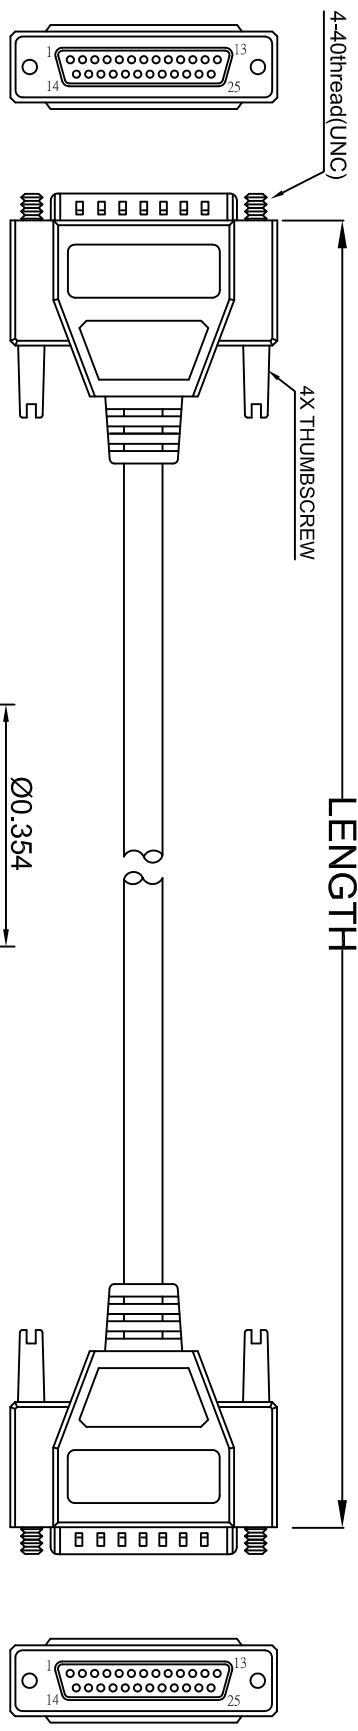

THE INFORMATION CONTAINED IN THIS DRAWING IS THE SOLE PROPERTY OF AMPHENOL CABLES ON DEMAND. ANY REPRODUCTION OR DISCLOSURE TO THIRD PARTIES IN PART OR WHOLE, WITHOUT THE EXPRESS WRITTEN PERMISSION OF AMPHENOL CABLES ON DEMAND IS PROHIBITED.

REV.	DESCRIPTION	DATE	APPROVED
A	NEW RELEASE	23/AUG/2007	
A1	Add 360° Copper-Foil Shield	21/MAY/2007	
A2	Add wiring color	16/JAN/2012	

LENGTH & P/N Table

LENGTH	P/N	Cable Color
2.5FT ±1 inch	CS-D-SLSZH25MM-002.5	BLACK
5FT ±2 inch	CS-D-SLSZH25MM-005	BLACK
10FT ±3 inch	CS-D-SLSZH25MM-010	BLACK
15FT ±3 inch	CS-D-SLSZH25MM-015	BLACK
25FT ±4 inch	CS-D-SLSZH25MM-025	BLACK
50FT ±6 inch	CS-D-SLSZH25MM-050	BLACK
125FT ±8 inch	CS-D-SLSZH25MM-125	BLACK

PIN OUT:	Male	Male	Color
PIN1	PIN1	PIN1	Black
PIN2	PIN2	PIN2	Brown
PIN3	PIN3	PIN3	Red
PIN4	PIN4	PIN4	Orange
PIN5	PIN5	PIN5	Yellow
PIN6	PIN6	PIN6	Green
PIN7	PIN7	PIN7	Blue
PIN8	PIN8	PIN8	Purple
PIN9	PIN9	PIN9	Gray
PIN10	PIN10	PIN10	White
PIN11	PIN11	PIN11	Pink
PIN12	PIN12	PIN12	Light green
PIN13	PIN13	PIN13	Black/white
PIN14	PIN14	PIN14	Brown/white
PIN15	PIN15	PIN15	Red/white
PIN16	PIN16	PIN16	Orange/white
PIN17	PIN17	PIN17	Green/white
PIN18	PIN18	PIN18	Blue/white
PIN19	PIN19	PIN19	Purple/white
PIN20	PIN20	PIN20	Red/black
PIN21	PIN21	PIN21	Orange/black
PIN22	PIN22	PIN22	Yellow/black
PIN23	PIN23	PIN23	Green/black
PIN24	PIN24	PIN24	Gray/black
PIN25	PIN25	PIN25	Pink/black
SHIELD	SHIELD	SHIELD	Drain Wire

NOTES: UNLESS OTHERWISE SPECIFIED

UNLESS OTHERWISE SPECIFIED DIMENSIONS ARE IN INCHES TOLERANCES ARE:		E&R NO.		APPROVALS		DATE		Amphenol Cables on Demand 20 VALLEY ST. ENDCOTT, NY 13760	
DENIMS	ANGLES	THIRD ANGLE PROTECTION	RESR ENG	APPROVED	DATE	LSZH Data Cable 25 PIN D-Sub MM			
X	±X		MFG ENG	LF	16/JAN/2012				
XX	±XX		CHECKED	BA	16/JAN/2012				
XXX	±XXX					SIZE	P/N	NO.	REV.
						A	CS-D-SLSZH25MM-XXX		A2