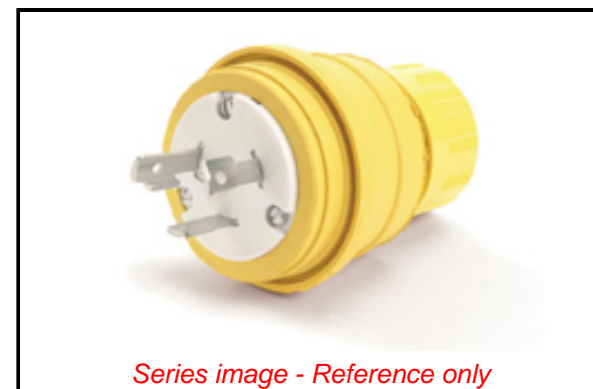

PLEASE CHECK WWW.MOLEX.COM FOR LATEST PART INFORMATION

Part Number: [1301470072](#)
Status: **Active**
Overview: [Watertite Wet-Location Wiring Solutions](#)
Description: Watertite Plug with Locking Blade, 2 Pole/3 Wire, NEMA L5-30, 125V, Cord Grip Body Size F4

Documents:

[Drawing \(PDF\)](#) [Product Literature \(PDF\)](#)
[RoHS Certificate of Compliance \(PDF\)](#)

Agency Certification

CSA LR6837
 UL E10176

General

Product Family [Wiring Devices](#)
 Series [130147](#)
 IP Rating IP67
 NEMA Configuration NEMA L5-30
 Overview [Watertite Wet-Location Wiring Solutions](#)
 Product Name Watertite
 Receptacle Type N/A
 Specialty N/A
 Type Plug
 UPC 78678871231

Physical

Cord Grip Body Size F4 1"
 Flange No
 Flip Lid No
 Gender Male
 Length N/A
 Locking Blade Yes
 Net Weight 284.402/g
 Poles 2-pole/3-wire

Electrical

Cord Type N/A
 Current - Maximum per Contact 30.0A
 GFCI No
 Lighted Connector No
 Voltage - Maximum 125V

Material Info

Engineering Number 28W47

Reference - Drawing Numbers

Sales Drawing 1301470072-000

Series image - Reference only

EU ELV

Not Relevant

EU RoHS