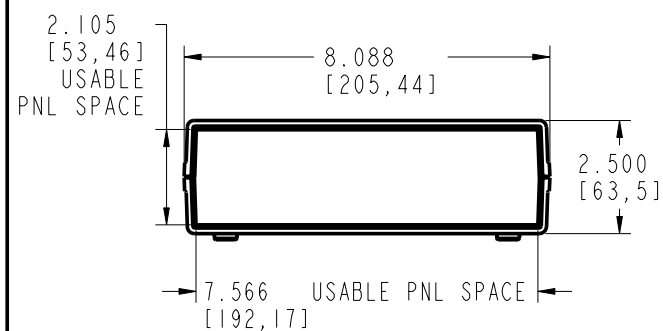

SECTION B-B

PACINTEC®
1-610-361-4231

CM86-225-SERIES

VISIT **PACINTEC®**
ON THE WORLD WIDE WEB
www.pactecenclosures.com

PCB MTG. SCREWS:
PHP #4 TYPE B X 1/4 LG.

COLOR / MATERIAL CODE		
COLOR	94HB	94VO
BLACK	000	028
P.C.BONE	039	060

INSERT AREAS ARE SECTIONS IN OUR TOOLS THAT CAN BE REMOVED AND REPLACED WITH CUSTOMER SPECIFIC DETAILS

DRAWING NUMBER	REV
79354	B