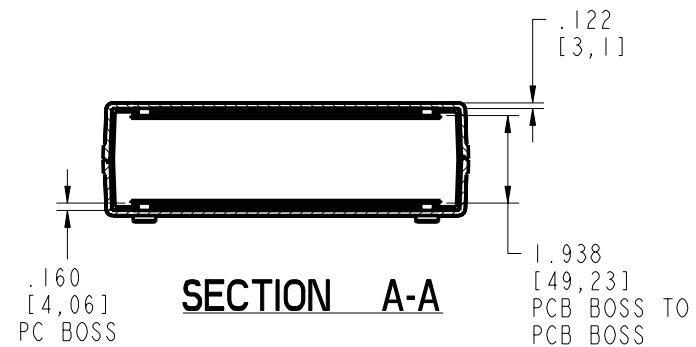

SECTION B-B

PACINTEC®
1-610-361-4231

CM86-225-SERIES

VISIT **PACINTEC®**
ON THE WORLD WIDE WEB
www.pactecenclosures.com

PCB MTG. SCREWS:
PHP #4 TYPE B X 1/4 LG.

COLOR / MATERIAL CODE		
COLOR	94HB	94VO
BLACK	000	028
P.C.BONE	039	060

INSERT AREAS ARE SECTIONS IN OUR TOOLS THAT CAN BE REMOVED AND REPLACED WITH CUSTOMER SPECIFIC DETAILS

DRAWING NUMBER	REV
79354	B